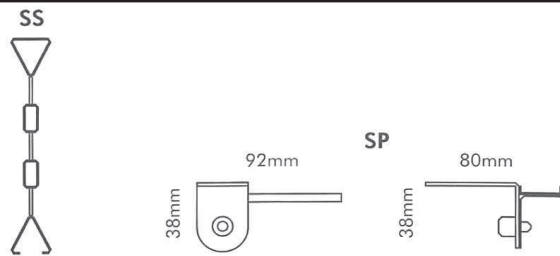

OSRAM: T5
PHILIPS: TL5

SLIM 5
(WALL LIGHTING)

- Die-cast aluminium body
- Tempered glass
- Hooks and brackets in stainless steel
- High purity aluminium reflector

PRICE LIST

with Electronic Control Gear

CODE	DESCRIPTION	COLOUR
852635	SLIM 5 1x14W T16 94114	matt Alum.
852645	SLIM 5 2x14W T16 94214	matt Alum.
852655	SLIM 5 1x24W T16 94124	matt Alum.
852665	SLIM 5 2x24W T16 94224	matt Alum.
852675	SLIM 5 1x28W T16 94128	matt Alum.
852685	SLIM 5 2x28W T16 94228	matt Alum.
852735	SLIM 5 1x54W T16 94154	matt Alum.
852745	SLIM 5 2x54W T16 94254	matt Alum.
852695	SLIM 5 1x35W T16 94135	matt Alum.
852705	SLIM 5 2x35W T16 94235	matt Alum.
852715	SLIM 5 1x49W T16 94149	matt Alum.
852725	SLIM 5 2x49W T16 94249	matt Alum.
852755	SLIM 5 1x80W T16 94180	matt Alum.
852765	SLIM 5 2x80W T16 94280	matt Alum.

SLIM 5 - ACCESSORIES
(WALL LIGHTING)

PRICE LIST

CODE	DESCRIPTION	COLOUR
805501	Suspension kit for 1-lamp luminaire SS 1x... (2 pieces set)	Inox
805502	Suspension kit for 2-lamp luminaire SS 2x... (2 pieces set)	Inox
805503	Bracket arm for wall mounting from stainless steel for 1-lamp luminaire SP 1x...	Inox
805504	Bracket arm for wall mounting from stainless steel for 2-lamp luminaire SP 2x...	Inox