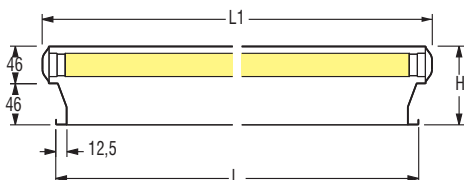

Note: The preceding luminaires are also available in TITAN colour with 10% extra charge on the price list.

Dimensions

T26 & T16
L 321

T26 & T16
L 322 - L 323 - L 324

L 323x18W
L 324x18W

L 321x18 / 36W
L 322x18 / 36W
L 323 / 324x36W