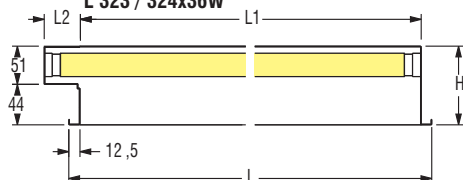

Note: The preceding luminaires are also available in TITAN colour with 10% extra charge on the price list.

Dimensions

T26 & T16
L 321

T26 & T16
L 322 - L 323 - L 324

L 323x18W
L 324x18W

L 321x18 / 36W
L 322x18 / 36W
L 323 / 324x36W