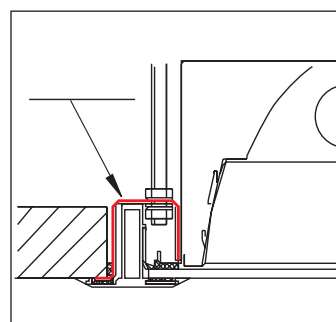

Installation:
Pre-mount the anchor brace (independent from the housing) with the hanging rods from the original ceiling.