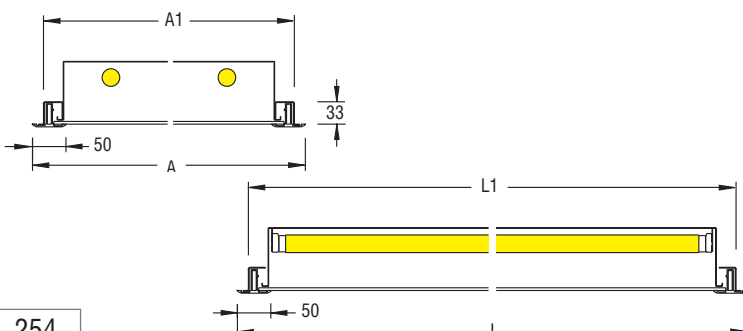

Installation:
Pre-mount the anchor brace (independent from the housing) with the hanging rods from the original ceiling.