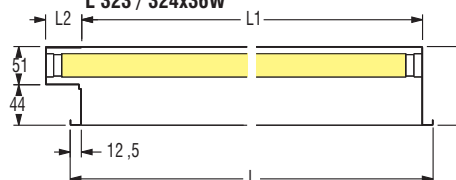

Note: The preceding luminaires are also available in **TITAN** colour with **10%** extra charge on the price list.

Dimensions

T26 & T16
L 321

T26 & T16
L 322 - L 323 - L 324

L 323x18W
L 324x18W

L 321x18 / 36W
L 322x18 / 36W
L 323 / 324x18W
L 323 / 324x36W