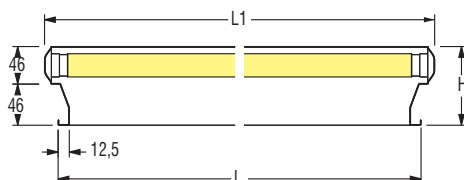

Note: The preceding luminaires are also available in **TITAN** colour with **10%** extra charge on the price list.

Dimensions

T26 & T16
L 321

T26 & T16
L 322 - L 323 - L 324

L 323x18W
L 324x18W

L 321x18 / 36W
L 322x18 / 36W
L 323 / 324x18W
L 323 / 324x36W