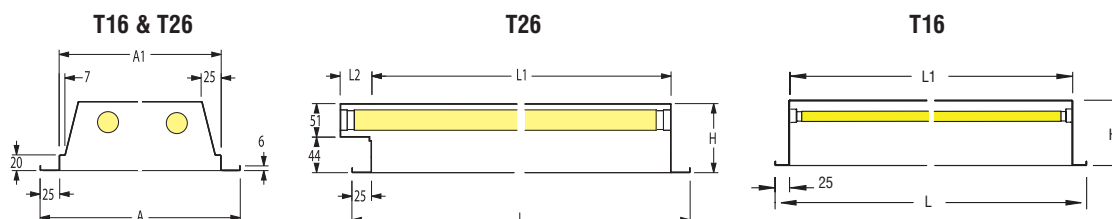

Recessed luminaires for panels in mineral fibre with concealed structure or plasterboard ceiling, 600x600 & 600x1200mm.

Note: For installing of the luminaires in plasterboard the hole dimension is represented by **A1 x L1**.

OSRAM: T8
PHILIPS: TL-D

OSRAM: T5
PHILIPS: TL5

LSPO 400
T26 or T16 IP54

PRICE LIST

DESCRIPTION	DIMENSIONS mm						COLOUR	Conventional ballast and capacitor		Electronic ballast	
	A	L	H	A1	L1	L2		CODE	PRICE	CODE	PRICE
LSPO 403x18W T26 IP54	621	621	95	573	573	40	White	586032		586033	
LSPO 404x18W T26 IP54	621	621	95	573	573	40	White	586042		586043	
LSPO 403x36W T26 IP54	621	1221	95	573	1173	50	White	586132		586133	
LSPO 404x36W T26 IP54	621	1221	95	573	1173	50	White	586142		586143	
LSPO 403x14W T16 IP54	621	621	95	573	573		White			586193	
LSPO 403x24W T16 IP54	621	621	95	573	573		White			586313	
LSPO 404x14W T16 IP54	621	621	95	573	573		White			586203	
LSPO 404x24W T16 IP54	621	621	95	573	573		White			586323	
LSPO 403x28W T16 IP54	621	1221	95	573	1173		White			586253	
LSPO 403x54W T16 IP54	621	1221	95	573	1173		White			586393	
LSPO 404x28W T16 IP54	621	1221	95	573	1173		White			586263	
LSPO 404x54W T16 IP54	621	1221	95	573	1173		White			586403	

Note: The preceding luminaires are also available in **TITAN** colour with **10%** extra charge on the price list.

SUSPENSION BRACKETS		PRICE LIST
CODE	DESCRIPTION	
303001	15 BS (4 pieces)	0170