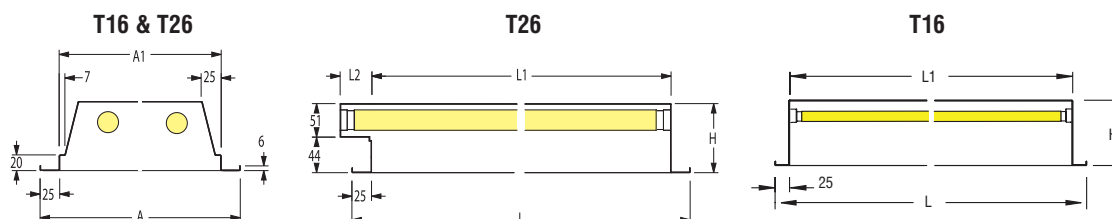

Recessed luminaires for panels in mineral fibre with concealed structure or plasterboard ceiling, 600x600 & 600x1200mm.

Note: For installing of the luminaires in plasterboard the hole dimension is represented by **A1 x L1**.

OSRAM: T8
PHILIPS: TL-D

OSRAM: T5
PHILIPS: TL5

Flat **diffuser** from **opal** methacrylate.
Steel cover frame painted in white colour.

LSPO 400
T26 or T16 IP54

								PRICE LIST			
DESCRIPTION	DIMENSIONS mm						COLOUR	Conventional ballast and capacitor		Electronic ballast	
	A	L	H	A1	L1	L2		CODE	PRICE	CODE	PRICE
LSPO 403x18W T26 IP54	621	621	95	573	573	40	White	586032		586033	
LSPO 404x18W T26 IP54	621	621	95	573	573	40	White	586042		586043	
LSPO 403x36W T26 IP54	621	1221	95	573	1173	50	White	586132		586133	
LSPO 404x36W T26 IP54	621	1221	95	573	1173	50	White	586142		586143	
LSPO 403x14W T16 IP54	621	621	95	573	573		White			586193	
LSPO 403x24W T16 IP54	621	621	95	573	573		White			586313	
LSPO 404x14W T16 IP54	621	621	95	573	573		White			586203	
LSPO 404x24W T16 IP54	621	621	95	573	573		White			586323	
LSPO 403x28W T16 IP54	621	1221	95	573	1173		White			586253	
LSPO 403x54W T16 IP54	621	1221	95	573	1173		White			586393	
LSPO 404x28W T16 IP54	621	1221	95	573	1173		White			586263	
LSPO 404x54W T16 IP54	621	1221	95	573	1173		White			586403	

Note: The preceding luminaires are also available in **TITAN** colour with **10%** extra charge on the price list.

SUSPENSION BRACKETS		PRICE LIST	
CODE	DESCRIPTION		
303001	15 BS (4 pieces)	0170	