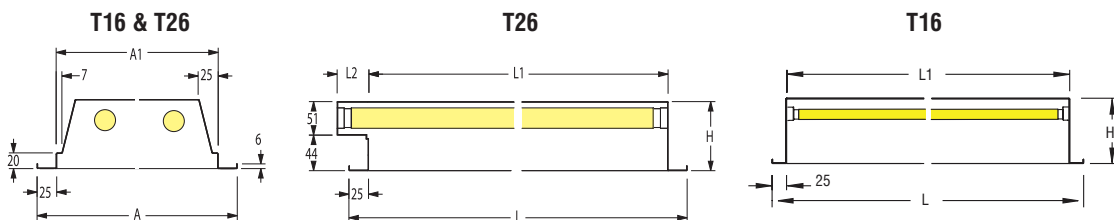

Recessed luminaires for panels in mineral fibre with concealed structure or **plasterboard** ceiling, 600x600 & 600x1200mm.

Note: For installing of the luminaires in plasterboard the hole dimension is represented by **A1 x L1**.

OSRAM: T8
PHILIPS: TL-D

OSRAM: T5
PHILIPS: TL5

Flat **diffuser** from **opal** methacrylate.
Steel cover frame painted in white colour.

LSPO 400 T26 or T16

PRICE LIST											
DESCRIPTION	DIMENSIONS mm						COLOUR	Conventional ballast and capacitor		Electronic ballast	
	A	L	H	A1	L1	L2		CODE	PRICE	CODE	PRICE
LSPO 403x18W T26	621	621	95	573	573	40	White	320032		320033	
LSPO 404x18W T26	621	621	95	573	573	40	White	320042		320043	
LSPO 403x36W T26	621	1221	95	573	1173	50	White	320132		320133	
LSPO 404x36W T26	621	1221	95	573	1173	50	White	320142		320143	
LSPO 403x14W T16	621	621	95	573	573		White			320193	
LSPO 403x24W T16	621	621	95	573	573		White			320313	
LSPO 404x14W T16	621	621	95	573	573		White			320203	
LSPO 404x24W T16	621	621	95	573	573		White			320323	
LSPO 403x28W T16	621	1221	95	573	1173		White			320253	
LSPO 403x54W T16	621	1221	95	573	1173		White			320393	
LSPO 404x28W T16	621	1221	95	573	1173		White			320263	
LSPO 404x54W T16	621	1221	95	573	1173		White			320403	

Note: The preceding luminaires are also available in **TITAN** colour with **10%** extra charge on the price list.

SUSPENSION BRACKETS				PRICE LIST	
CODE	DESCRIPTION				
303001	15 BS	(4 pieces)	0170		