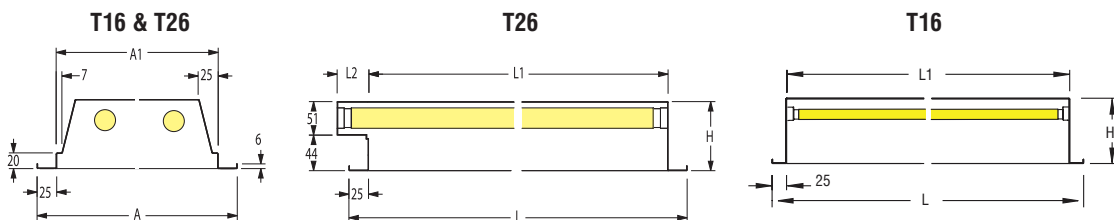

Recessed luminaires for panels in mineral fibre with concealed structure or **plasterboard** ceiling, 600x600 & 600x1200mm.

Note: For installing of the luminaires in plasterboard the hole dimension is represented by **A1 x L1**.

OSRAM: T8  
PHILIPS: TL-D

OSRAM: T5  
PHILIPS: TL5

Flat **diffuser** from **opal** methacrylate.  
Steel cover frame painted in white colour.

**LSPO 400 T26 or T16**

PRICE LIST											
DESCRIPTION	DIMENSIONS mm						COLOUR	Conventional ballast and capacitor		Electronic ballast	
	A	L	H	A1	L1	L2		CODE	PRICE	CODE	PRICE
LSPO 403x18W T26	621	621	95	573	573	40	White	320032		320033	
LSPO 404x18W T26	621	621	95	573	573	40	White	320042		320043	
LSPO 403x36W T26	621	1221	95	573	1173	50	White	320132		320133	
LSPO 404x36W T26	621	1221	95	573	1173	50	White	320142		320143	
LSPO 403x14W T16	621	621	95	573	573		White			320193	
LSPO 403x24W T16	621	621	95	573	573		White			320313	
LSPO 404x14W T16	621	621	95	573	573		White			320203	
LSPO 404x24W T16	621	621	95	573	573		White			320323	
LSPO 403x28W T16	621	1221	95	573	1173		White			320253	
LSPO 403x54W T16	621	1221	95	573	1173		White			320393	
LSPO 404x28W T16	621	1221	95	573	1173		White			320263	
LSPO 404x54W T16	621	1221	95	573	1173		White			320403	

Note: The preceding luminaires are also available in **TITAN** colour with **10%** extra charge on the price list.

SUSPENSION BRACKETS				PRICE LIST	
CODE	DESCRIPTION				
303001	15 BS	(4 pieces)	0170		