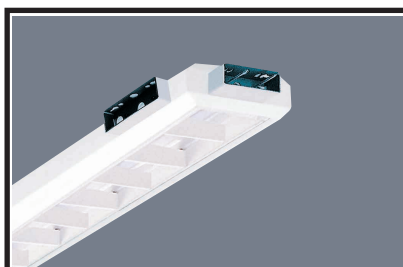

Note: The preceding luminaires are also available in **TITAN** colour with **10%** extra charge on the price list.

Connecting element
to form luminous channels, in white polycarbonate, with internal bracket in galvanized steel, upper holes for suspensions and horizontal holes for the passage of power-supply lines. The connecting element is supplied with mounted tension screws and connected earth cable, and spaces the luminaires of 32 mm.