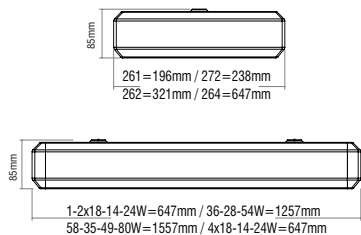

SINGLE ADJUSTABLE SUSPENSION

PRICE LIST

CODE	DESCRIPTION	LENGTH
202201	SINGLE ADJUSTABLE SUSPENSION	max. 1m

OSRAM: T8
PHILIPS: TL-D

OSRAM: T5
PHILIPS: TL5

OSRAM: DULUX S
PHILIPS: PL-S

OSRAM: DULUX S/E
PHILIPS: PL-S/4P