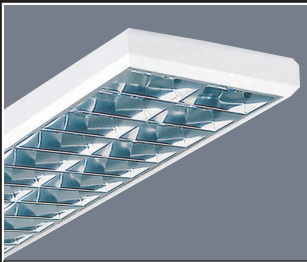

OSRAM: T8
PHILIPS: TL-D

OSRAM: DULUX S
PHILIPS: PL-S

OSRAM: DULUX S/E
PHILIPS: PL-S/4P

OSRAM: T5
PHILIPS: TL5

OSRAM: DULUX L
PHILIPS: PL-L

PRISMA P2S
(SURFACE MOUNTED AND PENDANT LUMINAIRES)

Parabolic louvre 2S from anodized non iridescent semi-glossy aluminium

PRICE LIST

DESCRIPTION	DIMENSIONS	COLOUR	Conventional ballast and capacitor		Electronic ballast	
			CODE	PRICE	CODE	PRICE
P2S 261x18W T26	196x 647x 85	White	222012		222013	
P2S 261x36W T26	196x1257x85	White	222112		222113	
P2S 261x58W T26	196x1557x85	White	222152		222153	
P2S 262x18W T26	321x 647x85	White	242022		242023	
P2S 262x36W T26	321x1257x85	White	242122		242123	
P2S 262x58W T26	321x1557x85	White	242162		242163	
P2S 264x18W T26	647x 647x 85	White	242042		242043	
P2S 272x18W T26	238x 647x 85	White	232022		232023	
P2S 272x36W T26	238x1257x85	White	232122		232123	
P2S 272x58W T26	238x1557x85	White	232162		232163	
P2S 261x14W T16	196x 647x 85	White			222173	
P2S 261x24W T16	196x 647x 85	White			222273	
P2S 261x28W T16	196x1257x85	White			222233	
P2S 261x54W T16	196x1257x85	White			222353	
P2S 261x35W T16	196x1557x85	White			222253	
P2S 261x49W T16	196x1557x85	White			222333	
P2S 261x80W T16	196x1557x85	White			222393	
P2S 262x14W T16	321x 647x85	White			242183	
P2S 262x24W T16	321x 647x85	White			242283	
P2S 262x28W T16	321x1257x85	White			242243	
P2S 262x54W T16	321x1257x85	White			242363	
P2S 262x35W T16	321x1557x85	White			242263	
P2S 262x49W T16	321x1557x85	White			242343	
P2S 262x80W T16	321x1557x85	White			242403	
P2S 264x14W T16	647x 647x 85	White			242203	
P2S 264x24W T16	647x 647x 85	White			242303	
P2S 272x14W T16	238x 647x 85	White			232183	
P2S 272x24W T16	238x 647x 85	White			232283	
P2S 272x28W T16	238x1257x85	White			232243	
P2S 272x54W T16	238x1257x85	White			232363	
P2S 272x35W T16	238x1557x85	White			232263	
P2S 272x49W T16	238x1557x85	White			232343	
P2S 262x11W TC-S / TC-SEL	321x321x85	White	242782			
P2S 262x18W TC-L	321x321x85	White	242422		242423	
P2S 262x36W TC-L	321x518x85	White	242462		242463	

Note: The preceding luminaires are also available in **TITAN** colour with **10%** extra charge on the price list.