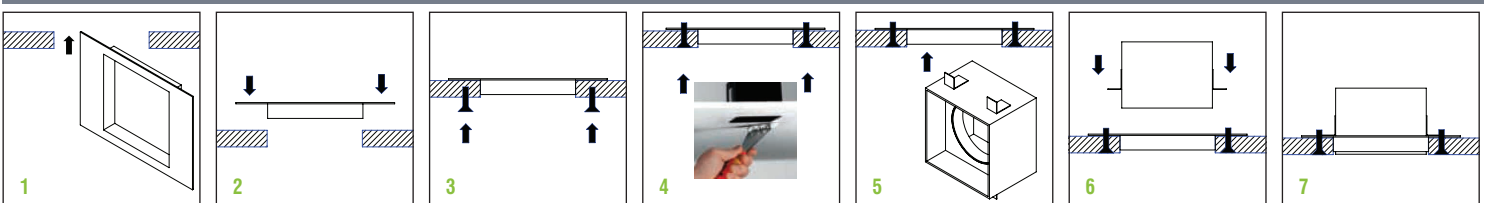

OSRAM: HALOSPOT 111
PHILIPS: ALULINE 111

PAR 30

OSRAM: HCI-PAR 30
PHILIPS: CDM-R 30

OSRAM: HCI-T
PHILIPS: CDM-T

OSRAM: HCI-R 111
PHILIPS: CDM-R 111

T750
(RECESSED DOWNLIGHTS)

• Steel body.
• Installation frame from steel
• Reflector optic made of pure aluminium with faceted structure-
Spot: glossy or Flood: matt, for luminaires using HIT-CE.

						PRICE LIST	
CODE	DESCRIPTION	Hole	L x W	H	COLOUR	Without Control Gear	
86184	T750 4x max. 100W QR111 / G53	531x132	530x131	100	White, Titan, Black		+ Transformer 12V Selection
86185	T751 4x max. 100W PAR30 / E27	531x132	530x131	120	White, Titan, Black		
86186	T752 4x max. 70W HI-PAR30 / E27	531x132	530x131	140	White, Titan, Black		+ Control Gear Selection HIT
86187	T753 FL 4x max. 150W HIT-CE / G12	606x153	605x152	150	White, Titan, Black		+ Control Gear Selection HIT
86188	T754 SP 4x max. 150W HIT-CE / G12	606x153	605x152	150	White, Titan, Black		+ Control Gear Selection HIT
86189	T755 4x max. 70W HI-PAR111 / GX8.5	531x132	530x131	140	White, Titan, Black		+ Control Gear Selection HIT
86191	T757 2x max. 100W QR111 + 2x max. 150W HIT-CE	606x153	605x152	150	White, Titan, Black		+ Control Gear Selection + Transf. 12V

INSTALLATION

Colour Codes:

1. 1 White
   2 Titan
   3 Black
   4 Chrome
   5 matt Alum.
   6 Gold
   7 matt Gold
   8 Bronze
   9 Anodized