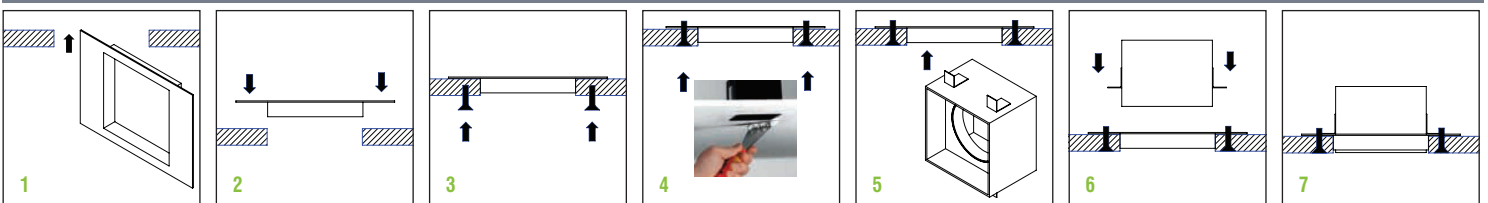

OSRAM: HALOSPOT 111
PHILIPS: ALULINE 111

PAR 30

OSRAM: HCI-PAR 30
PHILIPS: CDM-R 30

OSRAM: HCI-T
PHILIPS: CDM-T

OSRAM: HCI-R 111
PHILIPS: CDM-R 111

- Steel body.
- Installation frame from steel
- Reflector optic made of pure aluminium with faceted structure-
  Spot: glossy or Flood: matt, for luminaires using HIT-CE.

T720
(RECESSED DOWNLIGHTS)

						PRICE LIST	
CODE	DESCRIPTION	Hole	L x W	H	COLOUR	Without Control Gear	
86142	T720 3x max. 100W QR111 / G53	401x132	400x131	100	White, Titan, Black		+ Transformer 12V Selection
86143	T721 3x max. 100W PAR30 / E27	401x132	400x131	120	White, Titan, Black		
86144	T722 3x max. 70W HI-PAR30 / E27	401x132	400x131	140	White, Titan, Black		+ Control Gear Selection HIT
86145	T723 FL 3x max. 150W HIT-CE / G12	457x153	456x152	150	White, Titan, Black		+ Control Gear Selection HIT
86146	T724 SP 3x max. 150W HIT-CE / G12	457x153	456x152	150	White, Titan, Black		+ Control Gear Selection HIT
86147	T725 3x max. 70W HI-PAR111 / GX8.5	401x132	400x131	140	White, Titan, Black		+ Control Gear Selection HIT

INSTALLATION

Colour Codes:

1. 1 White
   2 Titan
   3 Black
   4 Chrome
   5 matt Alum.
   6 Gold
   7 matt Gold
   8 Bronze
   9 Anodized