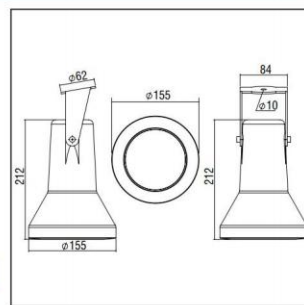

Code	Description	Kg
84727	FOCUS LED 50W	2,700

FOCUS

CE	F	850°C	IP 67
		Included	

- Version for QR111/G53 and LED QR111/G53.
- Aluminium body.
- Tempered protection glass.

Code	Description	Kg
84703	FOCUS QR111 max.50W	2,700

FOCUS

FOCUS MINI

CE	F	850°C	IP 67
LED	ta 25°C	350mA	

- Beams: Spot, Wide.
 - Aluminium body.
 - Polycarbonate reflector.
 - Tempered protection glass.
 - Efficiency:
- 18W: 5000 K: 1500 Lumen, CRI: min. 75
 18W: 4000 K: 1320 Lumen, CRI: min. 75
 18W: 3000 K: 1320 Lumen, CRI: min. 80