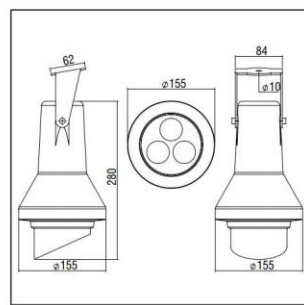

CE	F	850°C	IP 67
LED	3x350mA	ta 25°C	

- Beams: Medium, Wide.
- Aluminium body.
- Polycarbonate reflector.
- Tempered protection glass.
- Efficiency:
  - 50W: 5000 K: 4520 Lumen, CRI: min. 75
  - 50W: 4000 K: 3960 Lumen, CRI: min. 75
  - 50W: 3000 K: 3960 Lumen, CRI: min. 80

Code	Description	Kg
84747	FOCUS LED 50W (Antiglare)	3,200