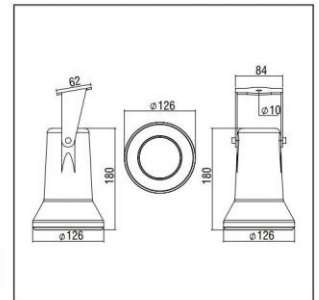

Code	Description	Kg
84747	FOCUS LED 50W (Antiglare)	3,200

FOCUS - Antiglare

CE	F	850°C	IP 67
		Included	

- Version for QR111/G53 and LED QR111/G53.
- Aluminium body.
- Tempered protection glass.

Code	Description	Kg
84704	FOCUS QR111 max.50W	3,200

FOCUS

FOCUS MINI

CE	F	850°C	IP 67
LED	ta 25°C	350mA	

- Beams: Spot, Wide.
 - Aluminium body.
 - Polycarbonate reflector.
 - Tempered protection glass.
 - Efficiency:
- 18W: 5000 K: 1500 Lumen, CRI: min. 75
 18W: 4000 K: 1320 Lumen, CRI: min. 75
 18W: 3000 K: 1320 Lumen, CRI: min. 80