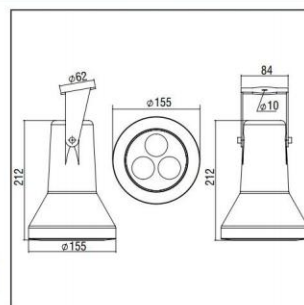

Upon request:

Available with highest colour rendering index (CRI)

FOCUS

FOCUS

CE	F	850°C	IP 67
LED	3x350mA	ta 25°C	

- Beams: Medium, Wide.
- Aluminium body.
- Polycarbonate reflector.
- Tempered protection glass.
- Efficiency:
 - 50W: 5000 K: 4520 Lumen, CRI: min. 75
 - 50W: 4000 K: 3960 Lumen, CRI: min. 75
 - 50W: 3000 K: 3960 Lumen, CRI: min. 80

Code	Description	Kg
84727	FOCUS LED 50W	2,700

FOCUS

CE	F	850°C	IP 67
		Included	

- Version for QR111/G53 and LED QR111/G53.
- Aluminium body.
- Tempered protection glass.

Code	Description	Kg
84703	FOCUS QR111 max.50W	2,700

FOCUS

FOCUS MINI

CE	F	850°C	IP 67
LED	ta 25°C	350mA	

- Beams: Spot, Wide.
 - Aluminium body.
 - Polycarbonate reflector.
 - Tempered protection glass.
 - Efficiency:
- 18W: 5000 K: 1500 Lumen, CRI: min. 75
 18W: 4000 K: 1320 Lumen, CRI: min. 75
 18W: 3000 K: 1320 Lumen, CRI: min. 80