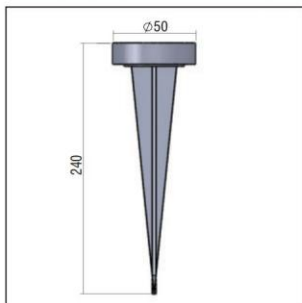

FOCUS ACCESSORY