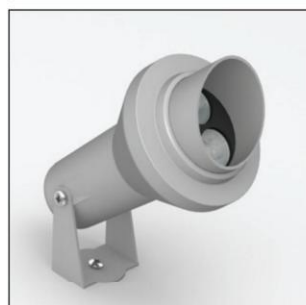

FOCUS

A floodlight with LED technology and high protection degree (IP67). It is ideal for outdoor lighting and for impressive highlighting of facades.

Technical Features

- Body from die-cast aluminium, painted electrostatically in selected colour.
- Beam distribution polycarbonate reflector.
- Tempered protection glass 5mm.
- Silicone sealant.
- Pure light without IR/UV radiation.
- Operation life: 50,000 hours with efficiency > 70% of the initial luminous flux.
- Supplied with 3x1mm NEOPRENE 1,5m cable.

Upon request:

Available with highest colour rendering index (CRI)

FOCUS

FOCUS

CE	F	850°C	IP 67
LED	3x350mA	ta 25°C	

- Beams: Medium, Wide.
- Aluminium body.
- Polycarbonate reflector.
- Tempered protection glass.
- Efficiency:
 - 50W: 5000 K: 4520 Lumen, CRI: min. 75
 - 50W: 4000 K: 3960 Lumen, CRI: min. 75
 - 50W: 3000 K: 3960 Lumen, CRI: min. 80

Code	Description	Kg
84727	FOCUS LED 50W	2,700

FOCUS

CE	F	850°C	IP 67
		Included	

- Version for QR111/G53 and LED QR111/G53.
- Aluminium body.
- Tempered protection glass.

Code	Description	Kg
84703	FOCUS QR111 max.50W	2,700

FOCUS - Antiglare

CE	F	850°C	IP 67
LED	3x350mA	ta 25°C	

- Beams: Medium, Wide.
- Aluminium body.
- Polycarbonate reflector.
- Tempered protection glass.
- Efficiency:
 - 50W: 5000 K: 4520 Lumen, CRI: min. 75
 - 50W: 4000 K: 3960 Lumen, CRI: min. 75
 - 50W: 3000 K: 3960 Lumen, CRI: min. 80