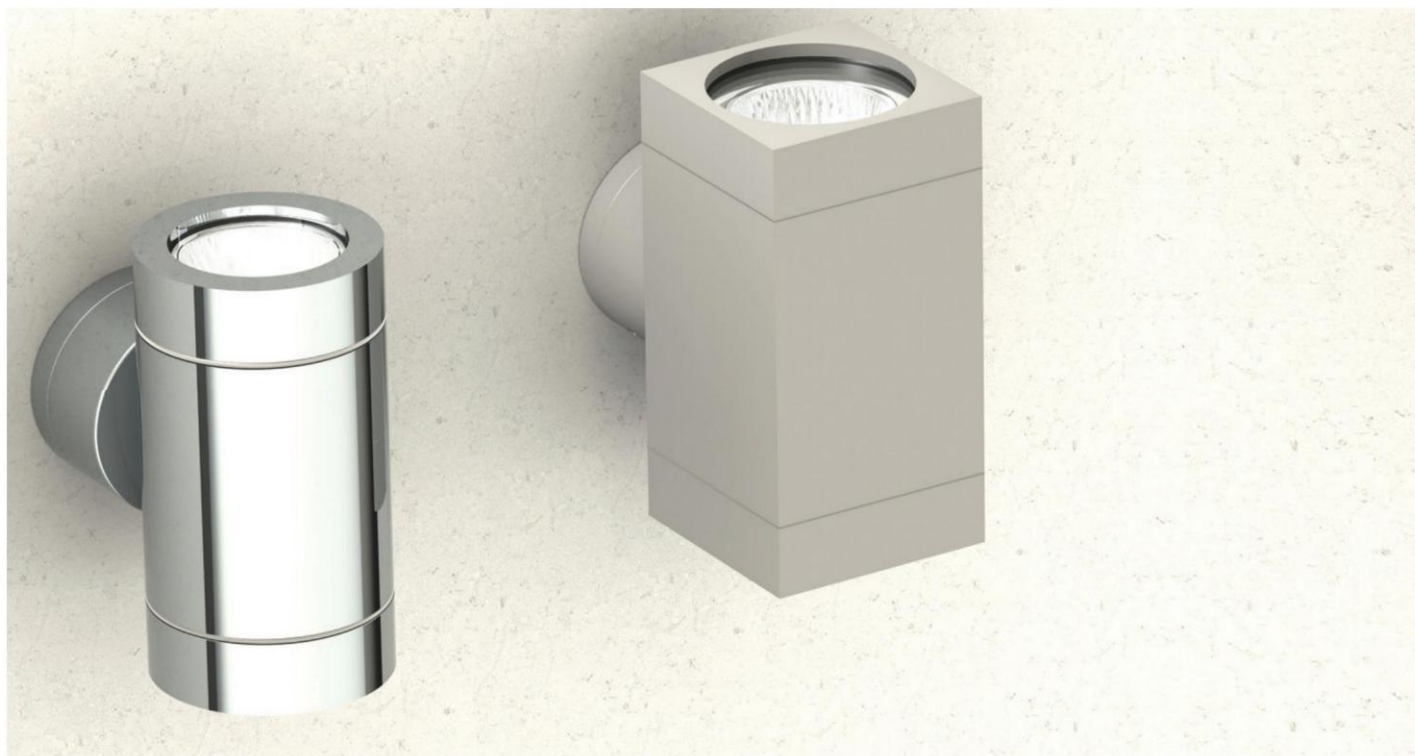

BEAM 5 / BEAM 6 IP65

Surface wall mounted luminaire with halogen or led lamp. It is ideal for a wide range of outdoor applications due to it's high protection degree IP65. Available with one or two-way light distribution.

Technical Features

- Aluminium body, painted electrostatically in selected colour.
- Die-cast aluminium lampholder - mounting base.
- Tempered protection glass.
- Silicone sealant.

BEAM 5 / BEAM 6 IP65

BEAM 5 - ONE WAY

CE	F	850°C	IP 65
PAR 16	LED	FLUO	

- For PAR 16/GU10 lamp.
- Aluminium body.

Code	Description	Kg
85754	BEAM5 1x50W PAR16 (LED, FLUO) / GU10	0,530

BEAM 5 - TWO WAY

CE	F	850°C	IP 65
PAR 16	LED	FLUO	

- For PAR 16/GU10 lamp.
- Aluminium body.

BEAM 6 - TWO WAY

CE	F	850°C	IP 65
PAR 16	LED	FLUO	

- For PAR 16/GU10 lamp.
- Aluminium body.

Code	Description	Kg
85768	BEAM6 2x50W PAR16 (LED, FLUO) / GU10	0,920

Colour Codes:

0 Colours 1 White 2 Titan 3 Black 4 Chrome