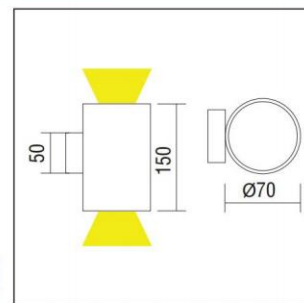

Technical Features

- Aluminium body, painted electrostatically in selected colour.
- Die-cast aluminium lampholder - mounting base.
- Tempered protection glass.
- Silicone sealant.

BEAM 5 / BEAM 6 IP65

BEAM 5 - ONE WAY

CE	F	850°C	IP 65
PAR 16	LED	FLUO	

- For PAR 16/GU10 lamp.
- Aluminium body.

Code	Description	Kg
85754	BEAM5 1x50W PAR16 (LED, FLUO) / GU10	0,530

BEAM 5 - TWO WAY

CE	F	850°C	IP 65
PAR 16	LED	FLUO	

- For PAR 16/GU10 lamp.
- Aluminium body.

Code	Description	Kg
85755	BEAM5 2x50W PAR16 (LED, FLUO) / GU10	0,530

BEAM 6 - ONE WAY

CE	F	850°C	IP 65
PAR 16	LED	FLUO	

- For PAR 16/GU10 lamp.
- Aluminium body.

Code	Description	Kg
85769	BEAM6 1x50W PAR16 (LED, FLUO) / GU10	0,920

BEAM 6 - TWO WAY

CE	F	850°C	IP 65
PAR 16	LED	FLUO	

- For PAR 16/GU10 lamp.
- Aluminium body.

Code	Description	Kg
85768	BEAM6 2x50W PAR16 (LED, FLUO) / GU10	0,920

Colour Codes:

0 Colours 1 White 2 Titan 3 Black 4 Chrome