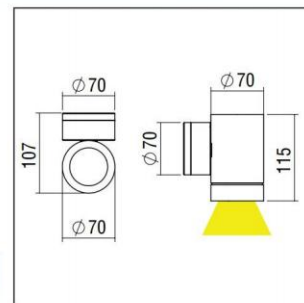

Technical Features

- Aluminium body, painted electrostatically in selected colour.
- Die-cast aluminium lampholder - mounting base.
- Tempered protection glass.
- Silicone sealant.

BEAM 5 / BEAM 6 IP65

BEAM 5 - ONE WAY

CE	F	850°C	IP 65
PAR 16	LED	FLUO	

- For PAR 16/GU10 lamp.
- Aluminium body.

Code	Description	Kg
85754	BEAM5 1x50W PAR16 (LED, FLUO) / GU10	0,530

BEAM 5 - TWO WAY

CE	F	850°C	IP 65
PAR 16	LED	FLUO	

- For PAR 16/GU10 lamp.
- Aluminium body.

Code	Description	Kg
85755	BEAM5 2x50W PAR16 (LED, FLUO) / GU10	0,530

BEAM 6 - ONE WAY

CE	F	850°C	IP 65
PAR 16	LED	FLUO	

- For PAR 16/GU10 lamp.
- Aluminium body.

Code	Description	Kg
85769	BEAM6 1x50W PAR16 (LED, FLUO) / GU10	0,920

BEAM 6 - TWO WAY

CE	F	850°C	IP 65
PAR 16	LED	FLUO	

- For PAR 16/GU10 lamp.
- Aluminium body.

Code	Description	Kg
85768	BEAM6 2x50W PAR16 (LED, FLUO) / GU10	0,920

Colour Codes:

0 Colours 1 White 2 Titan 3 Black 4 Chrome