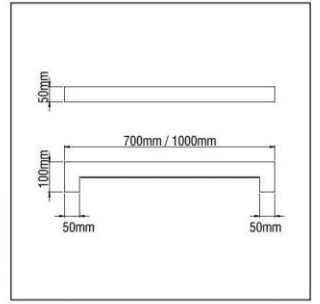

Technical Features

- Aluminium body, painted electrostatically in selected colour.
- Steel mounting base.
- PMMA cover.

IVI

IVI

CE	F	IP 20	- For T16/G5 lamp. - Aluminium body.
T16		Included	
G5			

Code	Description	Kg
85824	Ivi 1x14W T16 / G5	0,800
85825	Ivi 1x24W T16 / G5	0,800
85826	Ivi 1x21W T16 / G5	1,200