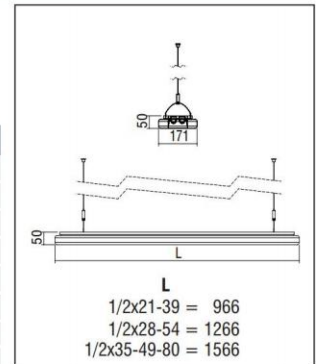

VOLARIS

VOLARIS LOUVRE 170

- Version for T16/G5.
- Louvre from high purity specular aluminium.
- Suspensions and power supply with cable 1,5m, included.

Code	Description
8253051	Volaris Louvre 170 1x21W
8253151	Volaris Louvre 170 1x39W
8253071	Volaris Louvre 170 1x28W
8253191	Volaris Louvre 170 1x54W
8253091	Volaris Louvre 170 1x35W
8253171	Volaris Louvre 170 1x49W
8253231	Volaris Louvre 170 1x80W
8253061	Volaris Louvre 170 2x21W
8253161	Volaris Louvre 170 2x39W
8253081	Volaris Louvre 170 2x28W
8253201	Volaris Louvre 170 2x54W
8253101	Volaris Louvre 170 2x35W
8253181	Volaris Louvre 170 2x49W
8253241	Volaris Louvre 170 2x80W

VOLARIS LOUVRE 170 SPOTS

- Version for T16/G5 and PAR16/GU10.
- Louvre from high purity specular aluminium.
- Suspensions and power supply with cable 1,5m, included.

Code	Description
8254051	Volaris Louvre 170 Spots 1x21W + 2xPAR16/GU10
8254151	Volaris Louvre 170 Spots 1x39W + 2xPAR16/GU10
8254071	Volaris Louvre 170 Spots 1x28W + 2xPAR16/GU10
8254191	Volaris Louvre 170 Spots 1x54W + 2xPAR16/GU10
8254091	Volaris Louvre 170 Spots 1x35W + 2xPAR16/GU10
8254171	Volaris Louvre 170 Spots 1x49W + 2xPAR16/GU10
8254231	Volaris Louvre 170 Spots 1x80W + 2xPAR16/GU10
8254061	Volaris Louvre 170 Spots 2x21W + 2xPAR16/GU10
8254161	Volaris Louvre 170 Spots 2x39W + 2xPAR16/GU10
8254081	Volaris Louvre 170 Spots 2x28W + 2xPAR16/GU10
8254201	Volaris Louvre 170 Spots 2x54W + 2xPAR16/GU10
8254101	Volaris Louvre 170 Spots 2x35W + 2xPAR16/GU10
8254181	Volaris Louvre 170 Spots 2x49W + 2xPAR16/GU10
8254241	Volaris Louvre 170 Spots 2x80W + 2xPAR16/GU10

Colour Codes:

0 Colours 1 White 2 Titan 3 Black 5* matt Alum.

* Excluded: Volaris with spots