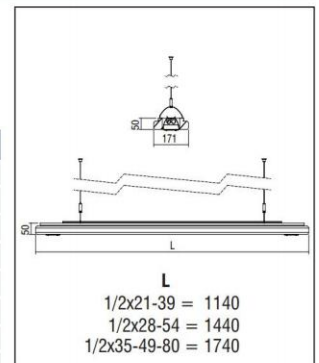

Colour Codes:

0 Colours 1 White 2 Titan 3 Black 5* matt Alum.

* Excluded: Volaris with spots