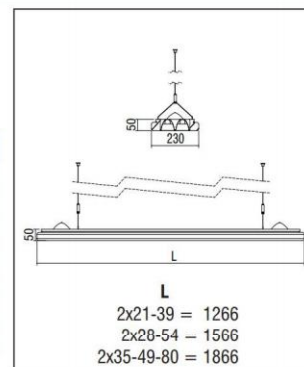

Colour Codes:

1. 0 Colours 1 White 2 Titan 3 Black 5* matt Alum.

* Excluded: Volaris with spots