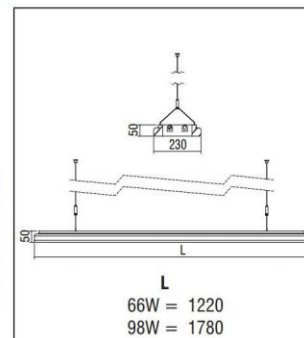

VOLARIS

VOLARIS PLEXI LED 230

CE	F	⊕	IP 40
LED		ta 25°C	Included

- Version for LED CHIP.
- High efficient satin PMMA cover.
- Efficiency: max.138 Lumen / Watt.
- Suspensions and power supply with cable 1,5m, included.

Code	Description
8255804	Volaris Plexi Led 230 66W 8800 lm Neutral
8255806	Volaris Plexi Led 230 98W 13200 lm Neutral
8255810	Volaris Plexi Led 230 66W 8800 lm Warm
8255812	Volaris Plexi Led 230 98W 13200 lm Warm

VOLARIS PLEXI LED 230 SPOTS

CE	F	⊕	IP 20
LED		ta 25°C	Included

- Version for LED CHIP and QR111/G53.
- High efficient satin PMMA cover.
- Efficiency: max.138 Lumen / Watt.
- Suspensions and power supply with cable 1,5m, included.

Code	Description
8256804	Volaris Plexi Led 230 66W 8800 lm Neutral+2xQR111/G53
8256806	Volaris Plexi Led 230 98W 13200 lm Neutral+2xQR111/G53
8256810	Volaris Plexi Led 230 66W 8800 lm Warm+2xQR111/G53
8256812	Volaris Plexi Led 230 98W 13200 lm Warm+2xQR111/G53

Colour Codes:

1. 0 Colours 1 White 2 Titan 3 Black 5* matt Alum.

* Excluded: Volaris with spots