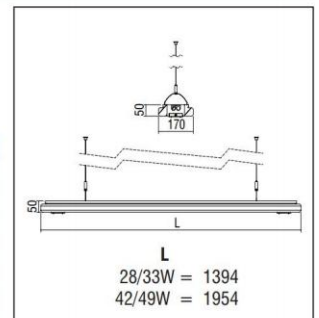

Colour Codes:

1. 0 Colours 1 White 2 Titan 3 Black 5* matt Alum.

* Excluded: Volaris with spots