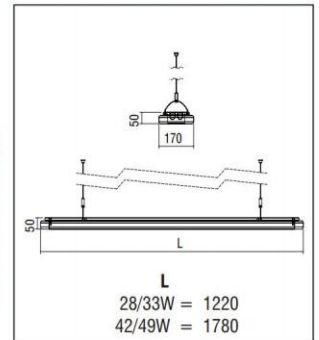

VOLARIS

VOLARIS PLEXI LED 170

CE	F	⊕	IP 40
LED		ta 25°C	Included

- Version for LED CHIP.
- High efficient satin PMMA cover.
- Efficiency: max.138 Lumen / Watt.
- Suspensions and power supply with cable 1,5m, included.

Code	Description
8251803	Volaris Plexi Led 170 28W 3100 lm Neutral
8251804	Volaris Plexi Led 170 33W 4400 lm Neutral
8251805	Volaris Plexi Led 170 42W 4650 lm Neutral
8251806	Volaris Plexi Led 170 49W 6600 lm Neutral
8251810	Volaris Plexi Led 170 33W 4400 lm Warm
8251812	Volaris Plexi Led 170 49W 6600 lm Warm

VOLARIS PLEXI LED 170 SPOTS

CE	F	⊕	IP 20
LED	PAR 16	LED	FLUO
LED		ta 25°C	Included

- Version for LED CHIP and PAR16/GU10.
- High efficient satin PMMA cover.
- Efficiency: max.138 Lumen / Watt.
- Suspensions and power supply with cable 1,5m, included.

Code	Description
8252803	Volaris Plexi Led 170 28W 3100 lm Neutral+2xPAR16/GU10
8252804	Volaris Plexi Led 170 33W 4400 lm Neutral+2xPAR16/GU10
8252805	Volaris Plexi Led 170 42W 4650 lm Neutral+2xPAR16/GU10
8252806	Volaris Plexi Led 170 49W 6600 lm Neutral+2xPAR16/GU10
8252810	Volaris Plexi Led 170 33W 4400 lm Warm+2xPAR16/GU10
8252812	Volaris Plexi Led 170 49W 6600 lm Warm+2xPAR16/GU10

Colour Codes:

1. 0 Colours 1 White 2 Titan 3 Black 5* matt Alum.

* Excluded: Volaris with spots