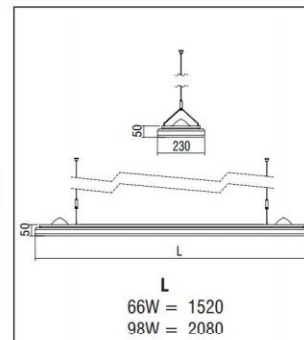

Colour Codes:

1. 0 Colours 1 White 2 Titan 3 Black 5* matt Alum.

* Excluded: Volaris with spots