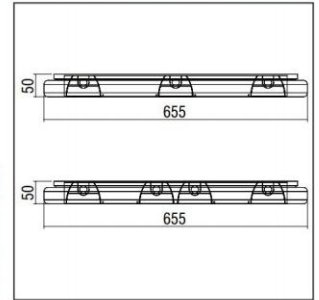

CE	F	⊕	IP 20
T16			
G5			
		Included	

- Version for T16/G5.
- Louvre from high purity specular aluminium.

Code	Description
82556	Volaris Quadro 3x14W
82557	Volaris Quadro 4x14W
82558	Volaris Quadro 3x24W
82559	Volaris Quadro 4x24W