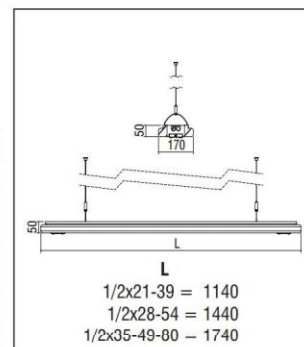

Colour Codes:

0 Colours 1 White 2 Titan 3 Black 5* matt Alum.

* Excluded: Volaris with spots