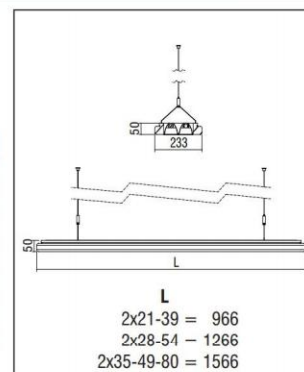

VOLARIS

VOLARIS LOUVRE 230

CE	F	⊕	IP 40
T16			
G5			
			Included

- Version for T16/G5.
- Louvre from high purity specular aluminium.
- Suspensions and power supply with cable 1,5m, included.

Code	Description
8257061	Volaris Louvre 230 2x21W
8257161	Volaris Louvre 230 2x39W
8257081	Volaris Louvre 230 2x28W
8257201	Volaris Louvre 230 2x54W
8257101	Volaris Louvre 230 2x35W
8257181	Volaris Louvre 230 2x49W
8257241	Volaris Louvre 230 2x80W

VOLARIS LOUVRE 230 SPOTS

CE	F	⊕	IP 20
T16			
G5	OSRAM HALOSPOT 111 PHILIPS ALUQINE 111		
			Included

- Version for T16/G5 and QR111/G53 max. 50W.
- Louvre from high purity specular aluminium.
- Suspensions and power supply with cable 1,5m, included.

Code	Description
8258061	Volaris Louvre 230 Spots 2x21W+2xQR111/G53
8258161	Volaris Louvre 230 Spots 2x39W+2xQR111/G53
8258081	Volaris Louvre 230 Spots 2x28W+2xQR111/G53
8258201	Volaris Louvre 230 Spots 2x54W+2xQR111/G53
8258101	Volaris Louvre 230 Spots 2x35W+2xQR111/G53
8258181	Volaris Louvre 230 Spots 2x49W+2xQR111/G53
8258241	Volaris Louvre 230 Spots 2x80W+2xQR111/G53

Colour Codes:

1. 0 Colours 1 White 2 Titan 3 Black 5* matt Alum.

* Excluded: Volaris with spots