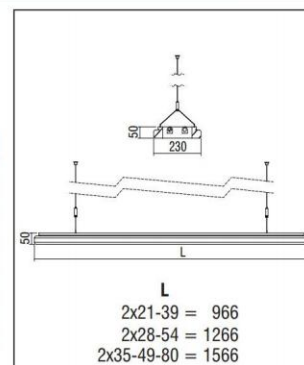

VOLARIS

VOLARIS PLEXI 230

CE	F	⊕	IP 40
T16			
G5			
			Included

- Version for T16/G5.
- High efficient microprismatic PMMA cover.
- Suspensions and power supply with cable 1,5m, included.

Code	Description
8255061	Volaris Plexi 230 2x21W
8255161	Volaris Plexi 230 2x39W
8255081	Volaris Plexi 230 2x28W
8255201	Volaris Plexi 230 2x54W
8255101	Volaris Plexi 230 2x35W
8255181	Volaris Plexi 230 2x49W
8255241	Volaris Plexi 230 2x80W

VOLARIS PLEXI 230 SPOTS

CE	F	⊕	IP 20
T16			
G5	OSRAM HALOSPOT 111 PHILIPS ALULINE 111		
			Included

- Version for T16/G5 and QR111/G53 max. 50W.
- High efficient microprismatic PMMA cover.
- Suspensions and power supply with cable 1,5m, included.

Code	Description
8256061	Volaris Plexi 230 Spots 2x21W+2xQR111/G53
8256161	Volaris Plexi 230 Spots 2x39W+2xQR111/G53
8256081	Volaris Plexi 230 Spots 2x28W+2xQR111/G53
8256201	Volaris Plexi 230 Spots 2x54W+2xQR111/G53
8256101	Volaris Plexi 230 Spots 2x35W+2xQR111/G53
8256181	Volaris Plexi 230 Spots 2x49W+2xQR111/G53
8256241	Volaris Plexi 230 Spots 2x80W+2xQR111/G53

Colour Codes:

1. 0 Colours 1 White 2 Titan 3 Black 5* matt Alum.

* Excluded: Volaris with spots