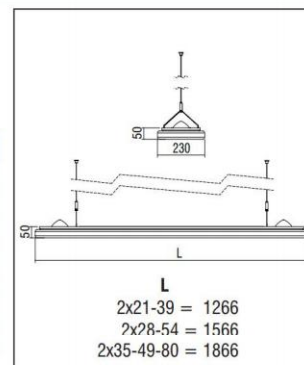

Colour Codes:

1. 0 Colours 1 White 2 Titan 3 Black 5* matt Alum.

* Excluded: Volaris with spots