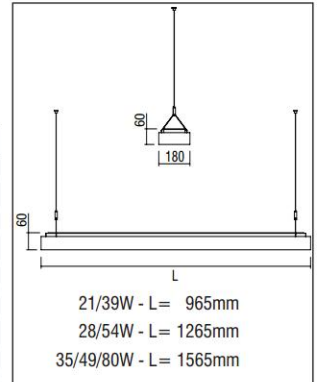

Code	Description
8291051	Falea Plexi Up / Down 1x21W
8291151	Falea Plexi Up / Down 1x39W
8291071	Falea Plexi Up / Down 1x28W
8291191	Falea Plexi Up / Down 1x54W
8291091	Falea Plexi Up / Down 1x35W
8291171	Falea Plexi Up / Down 1x49W
8291231	Falea Plexi Up / Down 1x80W
8291061	Falea Plexi Up / Down 2x21W
8291161	Falea Plexi Up / Down 2x39W
8291081	Falea Plexi Up / Down 2x28W
8291201	Falea Plexi Up / Down 2x54W
8291101	Falea Plexi Up / Down 2x35W
8291181	Falea Plexi Up / Down 2x49W
8291241	Falea Plexi Up / Down 2x80W

FALEA LOUVRE UP / DOWN

CE F IP 40

T16
65

Included

- Version for T16/G5.
- Aluminium louvre for direct lighting.
- PMMA transparent or steel upside cover selection.
- Suspensions and power supply with cable 2m, included.

Code	Description
8292051	Falea Louvre Up / Down 1x21W
8292151	Falea Louvre Up / Down 1x39W
8292071	Falea Louvre Up / Down 1x28W
8292191	Falea Louvre Up / Down 1x54W
8292091	Falea Louvre Up / Down 1x35W
8292171	Falea Louvre Up / Down 1x49W
8292231	Falea Louvre Up / Down 1x80W
8292061	Falea Louvre Up / Down 2x21W
8292161	Falea Louvre Up / Down 2x39W
8292081	Falea Louvre Up / Down 2x28W
8292201	Falea Louvre Up / Down 2x54W
8292101	Falea Louvre Up / Down 2x35W
8292181	Falea Louvre Up / Down 2x49W
8292241	Falea Louvre Up / Down 2x80W