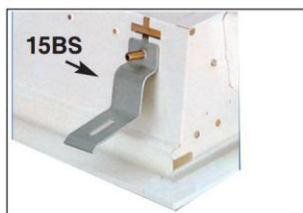

ACCESSORIES - SUSPENSION BRACKETS

- Suspension brackets from galvanized steel thickness 1,5mm, necessary for the installation in plasterboard.
- **15 BS** min.18mm, max. 45mm
- **15 ZH** min.45mm, max. 72mm

Code	Description
303001	15 BS (4 pieces)
303005	15 ZH (4 pieces)