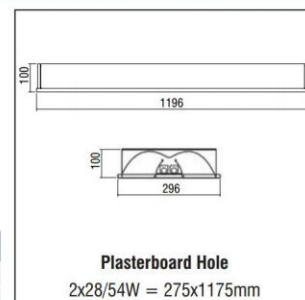

- Version for T16/G5.
- Parabolic louvre from anodized non iridescent specular aluminium.
- Steel parabolic recuperator with high reflectivity in white colour.
- Suspension brackets not included.

Code	Description
353243	Soft Light L 632x28W
353363	Soft Light L 632x54W