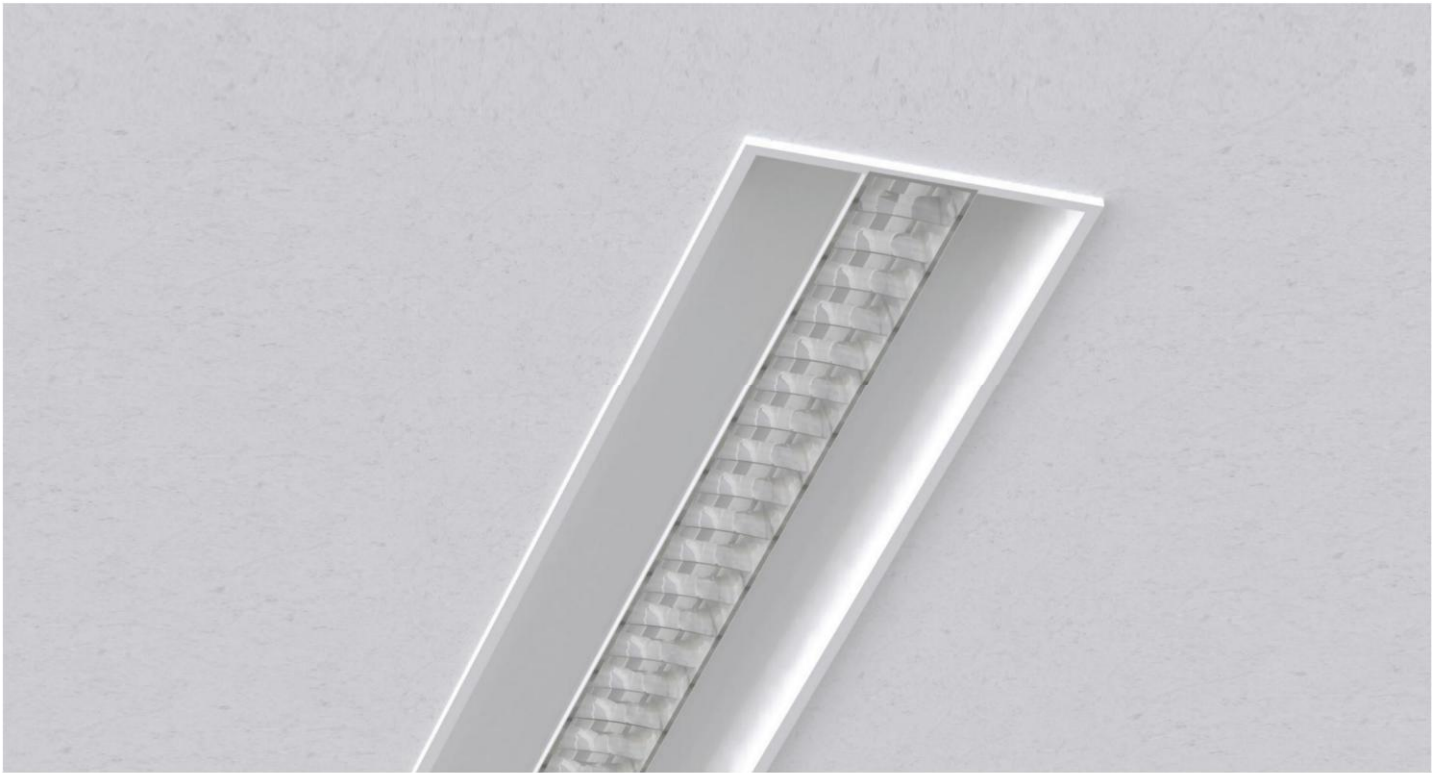

**SOFT LIGHT L 630**

This professional recessed luminaire meets the increasingly exacting requirements placed on workplace lighting. It combines perfect direct/indirect light distribution with modern styling and high light output ratios.

**Technical Features**

- Recessed luminaire for panels in mineral fibre with expose structure or plasterboard ceiling 1200x600mm.
- Steel body painted electrostatically.
- Parabolic louvre from anodized non iridescent specular aluminium.
- Steel parabolic recuperator with high reflectivity in white colour.
- Connection for operation on 230V-50/60Hz with electronic ballast.

## SOFT LIGHT L 630

- Version for T16/G5.
- Parabolic louvre from anodized non iridescent specular aluminium.
- Steel parabolic recuperator with high reflectivity in white colour.
- Suspension brackets not included.