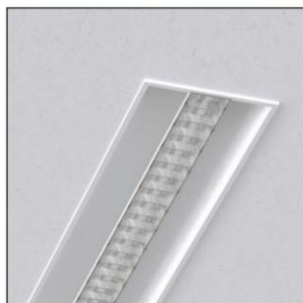

**SOFT LIGHT L 630**

This professional recessed luminaire meets the increasingly exacting requirements placed on workplace lighting. It combines perfect direct/indirect light distribution with modern styling and high light output ratios.

**Technical Features**

- Recessed luminaire for panels in mineral fibre with expose structure or plasterboard ceiling 1200x600mm.
- Steel body painted electrostatically.
- Parabolic louvre from anodized non iridescent specular aluminium.
- Steel parabolic recuperator with high reflectivity in white colour.
- Connection for operation on 230V-50/60Hz with electronic ballast.

## SOFT LIGHT L 630

- Version for T16/G5.
- Parabolic louvre from anodized non iridescent specular aluminium.
- Steel parabolic recuperator with high reflectivity in white colour.
- Suspension brackets not included.