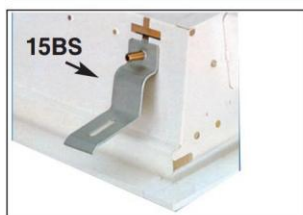

ACCESSORIES - SUSPENSION BRACKETS

CE			

- Suspension brackets from galvanized steel thickness 1,5mm, necessary for the installation in plasterboard.
- **15 BS** min.18mm, max. 45mm
- **15 ZH** min.45mm, max. 72mm

Code	Description
303001	15 BS (4 pieces)
303005	15 ZH (4 pieces)