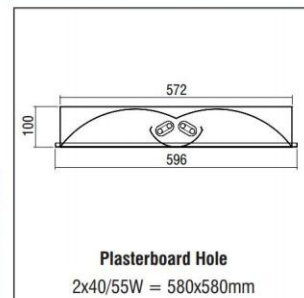

CE	F	⊕	IP 20
TC-L			
2G11			
		Included	

- Version for TC-L/2G11.
- Steel parabolic recuperator with high reflectivity in white colour.
- Steel reflector in white colour.
- Suspension brackets not included.

Code	Description
352483	Soft Light L 621x40W
352533	Soft Light L 621x55W
352493	Soft Light L 622x40W
352523	Soft Light L 622x55W