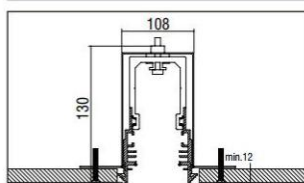

SLOTLIGHT TRIMLESS ACCESSORIES

CE			

- Metal suspension bracket.
- Required 1pc per 1m profile length.

Code	Description	Kg
900510	Suspension Bracket Slotlight Trimless	0,270