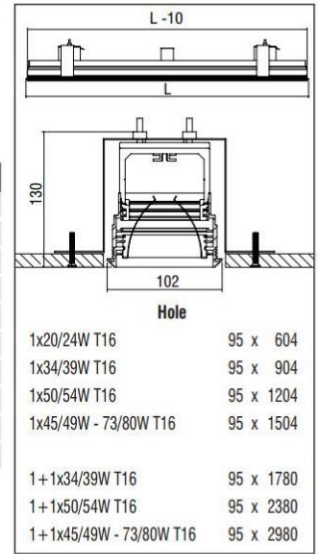

SLOTLIGHT TRIMLESS LOUVRE

OSRAM: T5
PHILIPS: T15

- Version for T16.
- Aluminium body.
- Parabolic reflector in specular anodized aluminium.
- Suspension brackets not included.

| Code | Description | L | Kg |
|-------|--|------|-------|
| 94303 | Slotlight Trimless Louvre 1x20/24W T16 | 610 | 1,300 |
| 94307 | Slotlight Trimless Louvre 1x34/39W T16 | 910 | 1,940 |
| 94311 | Slotlight Trimless Louvre 1x50/54W T16 | 1210 | 2,580 |
| 94315 | Slotlight Trimless Louvre 1x45/49W T16 | 1510 | 3,220 |
| 94317 | Slotlight Trimless Louvre 1x73/80W T16 | 1510 | 3,220 |
| 94325 | Slotlight Trimless Louvre 1+1x34/39W T16 | 1786 | 3,800 |
| 94329 | Slotlight Trimless Louvre 1+1x50/54W T16 | 2386 | 5,090 |
| 94333 | Slotlight Trimless Louvre 1+1x45/49W T16 | 2986 | 6,360 |
| 94335 | Slotlight Trimless Louvre 1+1x73/80W T16 | 2986 | 6,360 |