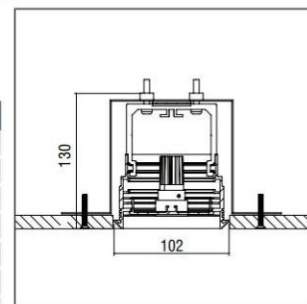

LED COLOUR CODES:
2 Warm 3 Neutral

BEAM CODES:
01 spot 02 medium 03 wide

Colour Codes:
0 Colours 1 White 2 Titan 3 Black