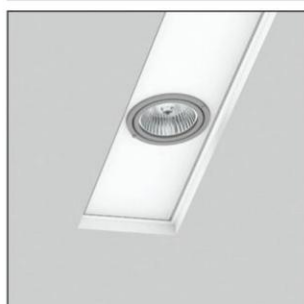

SLOTLIGHT TRIMLESS + Module 50 GU10