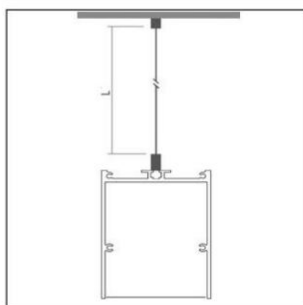

OMICRON ACCESSORIES

POWER SUPPLY

- For pendant use.
- Plastic body.
- With transparent cable 3x0,75mm².
- Round version.

Code	Description	L	Kg
900121	Power Supply with Rosette Ø75	500	0,060
900122	Power Supply with Rosette Ø75	1000	0,120
900123	Power Supply with Rosette Ø75	1500	0,180
900124	Power Supply with Rosette Ø75	2000	0,240
900126	Power Supply with Rosette Ø75	3000	0,360

POWER SUPPLY

- For pendant use.
- Body from aluminium profile.
- With 2m transparent cable 3x0,75mm².
- Square or round version.

Code	Description	Kg
90042	Power Supply L 2m with Rosette Ø80	0,130
90043	Power Supply L 2m with Rosette Ø70	0,130
90044	Power Supply L 2m with Rosette 80x80	0,210
90045	Power Supply L 2m with Rosette 70x70	0,200

SINGLE ADJUSTABLE SUSPENSION

- Stainless steel cable and regulators.
- **Required:**
2 pieces for up to 3m profile.

Code	Description	L	Kg
900111	Single Suspension	500	0,050
900112	Single Suspension	1000	0,100
900113	Single Suspension	1500	0,150
900114	Single Suspension	2000	0,200
900116	Single Suspension	3000	0,300