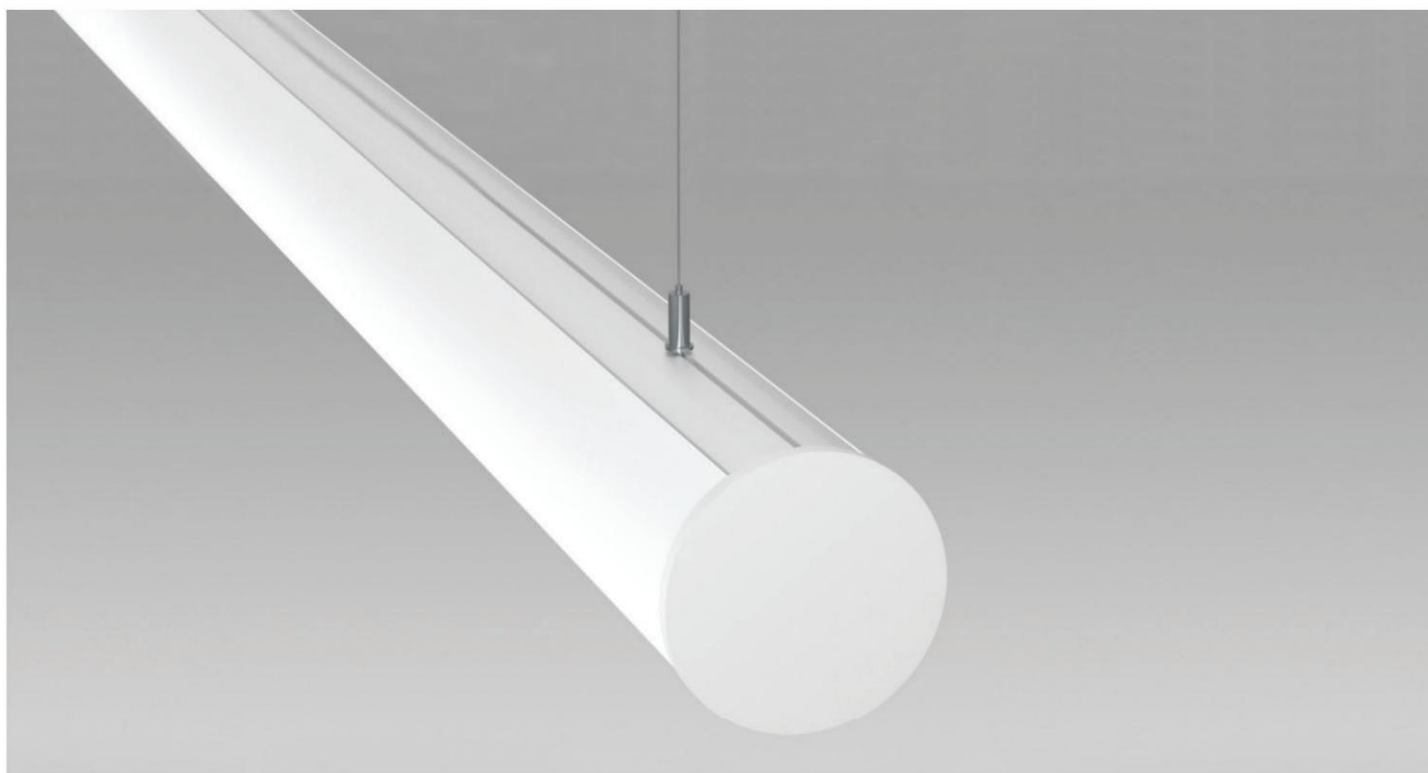

OMICRON

A linear suspended luminaire with impressive design. The luminaire unit is made of an opal diffuser and raises the architectural interest because it appears almost immaterial. It is ideal for applications where diffuse lighting must be combined an elegant shape.

Technical Features

- Housing from aluminium profile, painted electrostatically in white colour.
- High efficient diffuser from methacrylate PMMA.
- Removable plastic heads painted in white colour.
- Flow recuperator in white colour.

Upon request

- Connection for operation with electronic dimmable ballast.

OMICRON

OMICRON Ø 150mm

CE F IP 40

T16 SEAMLESS
 DURAN: T16 PHILIPS: T16 DURAN: SEAMLESS PHILIPS: SEAMLESS

Included

- Version for T16 and T16 SEAMLESS.
- Aluminium body.
- Removable plastic heads.
- High efficient diffuser in opal PMMA.
- Flow recuperator in white colour.
- Suspension and power supply not included.

OMICRON ACCESSORIES

POWER SUPPLY

- For pendant use.
- Plastic body.
- With transparent cable 3x0,75mm².
- Round version.

Code	Description	L	Kg
900121	Power Supply with Rosette Ø75	500	0,060
900122	Power Supply with Rosette Ø75	1000	0,120
900123	Power Supply with Rosette Ø75	1500	0,180
900124	Power Supply with Rosette Ø75	2000	0,240
900126	Power Supply with Rosette Ø75	3000	0,360