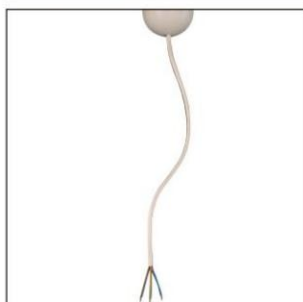

OMICRON

A linear suspended luminaire with impressive design. The luminaire unit is made of an opal diffuser and raises the architectural interest because it appears almost immaterial. It is ideal for applications where diffuse lighting must be combined an elegant shape.

Technical Features

- Housing from aluminium profile, painted electrostatically in white colour.
- High efficient diffuser from methacrylate PMMA.
- Removable plastic heads painted in white colour.
- Flow recuperator in white colour.

Upon request

- Connection for operation with electronic dimmable ballast.

OMICRON

OMICRON Ø 150mm

CE F IP 40

T16 SEAMLESS
 DURAN: T16 PHILIPS: T16 DURAN: SEAMLESS PHILIPS: SEAMLESS

Included

- Version for T16 and T16 SEAMLESS.
- Aluminium body.
- Removable plastic heads.
- High efficient diffuser in opal PMMA.
- Flow recuperator in white colour.
- Suspension and power supply not included.

OMICRON ACCESSORIES

POWER SUPPLY

- For pendant use.
- Plastic body.
- With transparent cable 3x0,75mm².
- Round version.

Code	Description	L	Kg
900121	Power Supply with Rosette Ø75	500	0,060
900122	Power Supply with Rosette Ø75	1000	0,120
900123	Power Supply with Rosette Ø75	1500	0,180
900124	Power Supply with Rosette Ø75	2000	0,240
900126	Power Supply with Rosette Ø75	3000	0,360