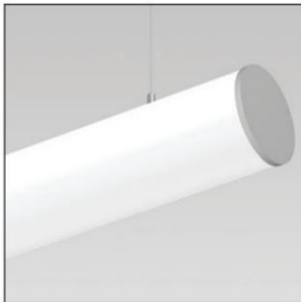

OMICRON

A linear suspended luminaire with impressive design. The luminaire unit is made of an opal diffuser and raises the architectural interest because it appears almost immaterial. It is ideal for applications where diffuse lighting must be combined an elegant shape.

Technical Features

- Housing from aluminium profile, painted electrostatically in white colour.
- High efficient diffuser from methacrylate PMMA.
- Removable plastic heads painted in white colour.
- Flow recuperator in white colour.

Upon request

- Connection for operation with electronic dimmable ballast.

OMICRON

OMICRON Ø 150mm

CE F IP 40

T16 SEAMLESS
 DURAN: T16 PHILIPS: T16 DURAN: SEAMLESS PHILIPS: SEAMLESS

Included

- Version for T16 and T16 SEAMLESS.
- Aluminium body.
- Removable plastic heads.
- High efficient diffuser in opal PMMA.
- Flow recuperator in white colour.
- Suspension and power supply not included.

OMICRON ACCESSORIES

POWER SUPPLY

- For pendant use.
- Plastic body.
- With transparent cable 3x0,75mm².
- Round version.

Code	Description	L	Kg
900121	Power Supply with Rosette Ø75	500	0,060
900122	Power Supply with Rosette Ø75	1000	0,120
900123	Power Supply with Rosette Ø75	1500	0,180
900124	Power Supply with Rosette Ø75	2000	0,240
900126	Power Supply with Rosette Ø75	3000	0,360