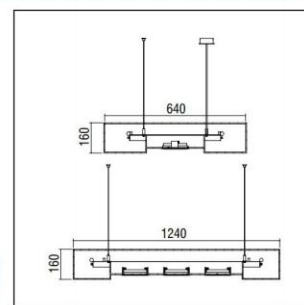

Code	Description
82232611	Plexi Line S1 4x24W + 1xQR111

PLEXI LINE S3

CE	F	⊕	IP 20
T16	QR111		
G5	G53		
		Included	

- Version for T16/G5, QR111/G53.  
 - Aluminium spot base, painted electrostatically in selected colour.