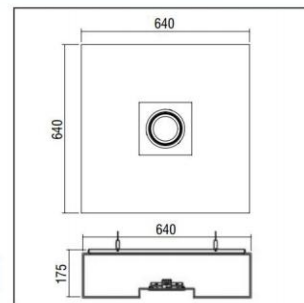

Code	Description
82232611	Plexi Line S1 4x24W + 1xQR111

PLEXI LINE S3

CE	F	⊕	IP 20
T16	QR111		
G5	G53		
		Included	

- Version for T16/G5, QR111/G53.  
 - Aluminium spot base, painted electrostatically in selected colour.