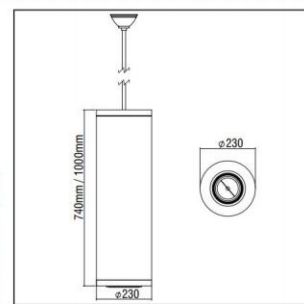

Code	Description
82235011	Plexi Line S3 4x28W + 3xQR111

PLEXI LINE TUBE

CE	F	⊕	IP 20
T16	QR111	PAR30	LED
G5	G53	E27	
		Included	

- Version for T16/G5, QR111/G53, PAR30/E27, LED R111/GU10.  
 - Aluminium spot base, painted electrostatically in selected colour.