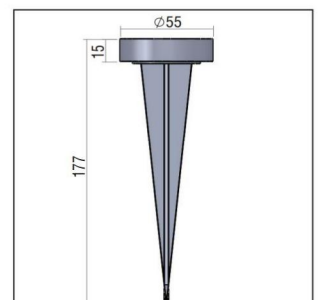

Code	Description	Colours
804602	Base SKAT 7 (for floor installation)	White
804603	Base SKAT 7 (for floor installation)	Titan
804604	Base SKAT 7 (for floor installation)	Colours
804601	Picket SKAT 7 (for ground installation)	Titan