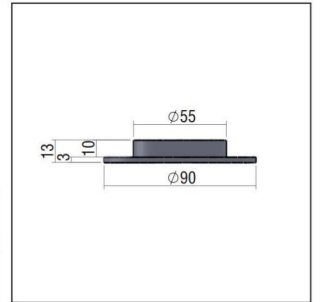

- Pole $\varnothing 102\text{mm}$ with end $\varnothing 60\text{mm}$, with support base $30 \times 30\text{cm}$ electrostatically painted. Inspection window with removable terminal block for quick connection.

Code	Description	Height A B
704606	POLE $\varnothing 102\text{mm} - \varnothing 60\text{mm}$	3000+1000
704607	POLE $\varnothing 102\text{mm} - \varnothing 60\text{mm}$	3000+2000