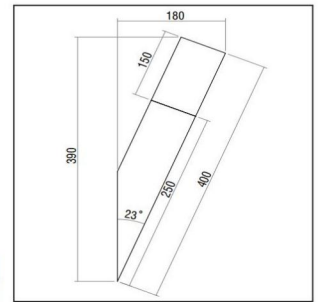

Colour Codes:

1 White 2 Titan 3 Black 8 Antique