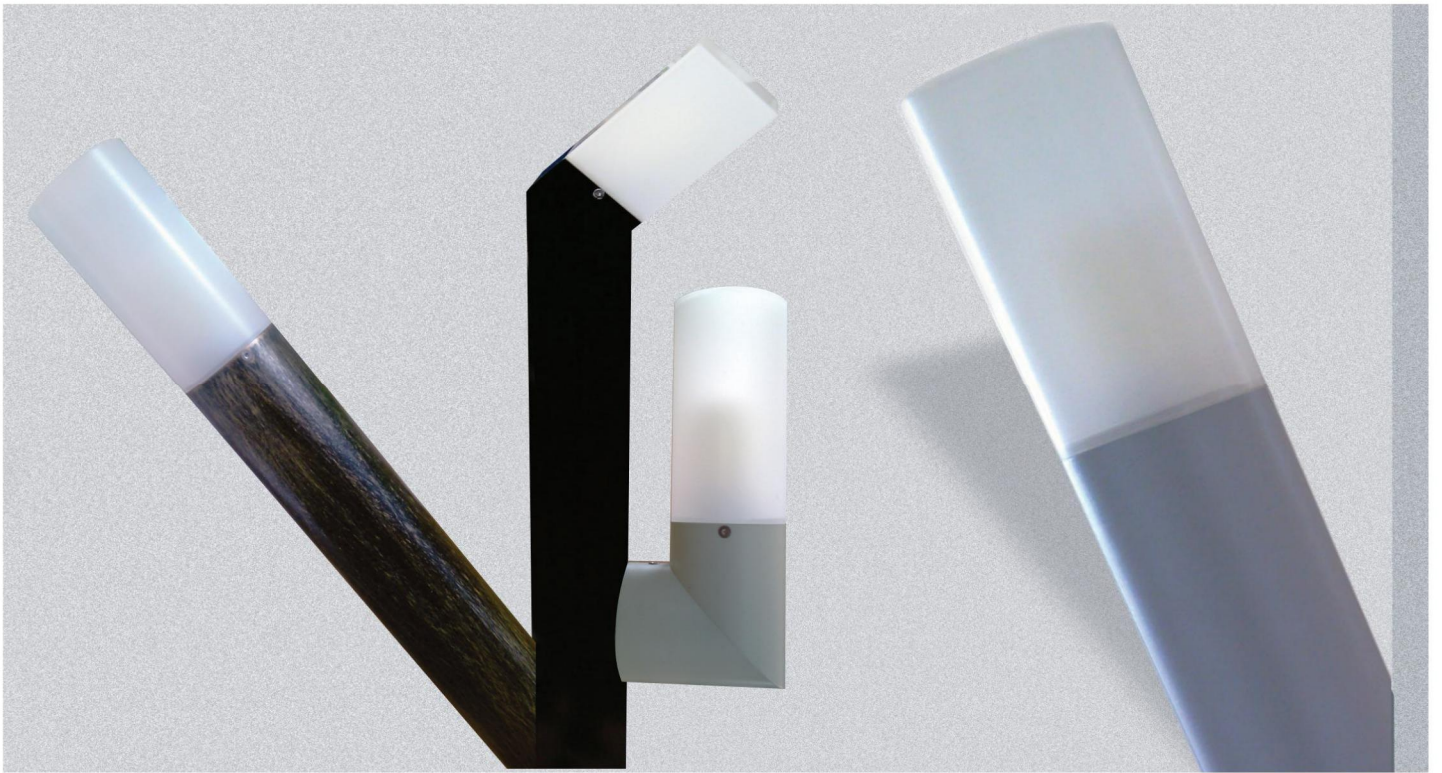

SKAT

Technical Features

- Body made of aluminium profile
- Protection degree IP54 at the optical assembly.

### SKAT 1

CE	F	IP 54
OSRAM: SOLLUX EL. PHILIPS: PL-ELECTRONIC		

- Cylindrical diffuser made of acrylic satine.

Code	Description
84301	Height 20cm 1x max.11W TC-TSE / E27
84302	Height 35cm 1x max.11W TC-TSE / E27
84303	Height 55cm 1x max.11W TC-TSE / E27
84304	Height 100cm 1x max.11W TC-TSE / E27