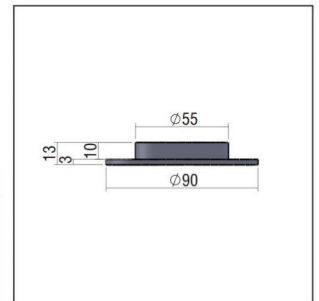

Code	Description	Colours
804602	Base SKAT 7 (for floor installation)	White
804603	Base SKAT 7 (for floor installation)	Titan
804604	Base SKAT 7 (for floor installation)	Colours
804601	Picket SKAT 7 (for ground installation)	Titan