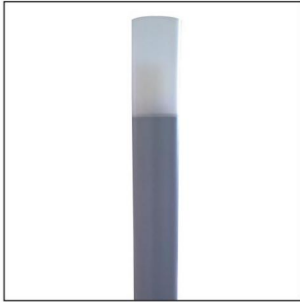

OUTDOOR LIGHTING

SKAT

SKAT 6

- Diffuser made of acrylic satine.

Code	Description
84351	Height H 35cm 1x max.14W TC-TSE / E27
84352	Height H 55cm 1x max.14W TC-TSE / E27
84353	Height H 70cm 1x max.14W TC-TSE / E27
84354	Height H 100cm 1x max.14W TC-TSE / E27
84355	Height H 22cm ceiling 1x max.14W TC-TSE / E27