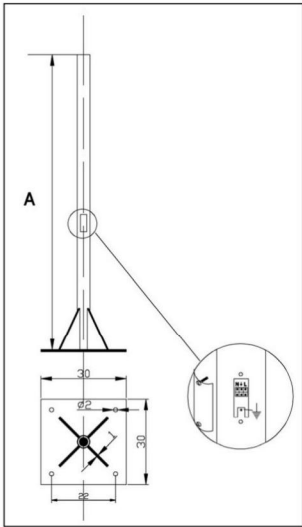

Technical Features

- Body made of aluminium profile.
- Diffuser made of sandblasted methacrylate.
- Base for floor installation.
- Picket for ground installation

CE	F	⊕	IP 66
230V			
2,6W			
LED			

Code	Description
84662262	1 LED x 2,6W (Integrated Control Gear) (N) Neutral
84662260	1 LED x 2,6W (Integrated Control Gear) (N) Neutral

POLES

- Pole  $\varnothing 60\text{mm}$  with support base  $30 \times 30\text{cm}$  electrostatically painted. Inspection window with removable terminal block for quick connection.

Code	Description	Height A
704601	POLE $\varnothing 60\text{mm}$	3000
704602	POLE $\varnothing 60\text{mm}$	4000

- Pole  $\varnothing 102\text{mm}$  with end  $\varnothing 60\text{mm}$ , with support base  $30 \times 30\text{cm}$  electrostatically painted. Inspection window with removable terminal block for quick connection.

Code	Description	Height A B
704606	POLE $\varnothing 102\text{mm} - \varnothing 60\text{mm}$	3000+1000
704607	POLE $\varnothing 102\text{mm} - \varnothing 60\text{mm}$	3000+2000

- Anchor Bolts.

Code	Description
704620	ANCHOR BOLTS $30 \times 30\text{cm}$
704621	ANCHOR BOLTS $40 \times 40\text{cm}$