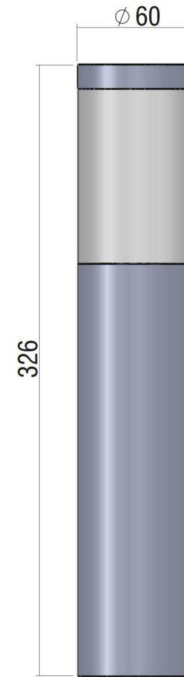

SKAT 7 - LED

Technical Features

- Body made of aluminium profile.
- Diffuser made of sandblasted methacrylate.
- Base for floor installation.
- Picket for ground installation

CE	F	⊕	IP 66
230V			
2,6W			
LED			

Code	Description
84662262	1 LED x 2,6W (Integrated Control Gear) (N) Neutral
84662260	1 LED x 2,6W (Integrated Control Gear) (N) Neutral

Colour Codes:

0 Colours 1 White 2 Titan

SKAT 7 ACCESSORIES

Code	Description	Colours
804602	Base SKAT 7 (for floor installation)	White
804603	Base SKAT 7 (for floor installation)	Titan
804604	Base SKAT 7 (for floor installation)	Colours
804601	Picket SKAT 7 (for ground installation)	Titan