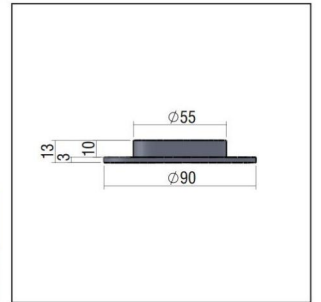

POLES

- Pole  $\varnothing 60\text{mm}$  with support base  $30 \times 30\text{cm}$  electrostatically painted. Inspection window with removable terminal block for quick connection.

Code	Description	Height A
704601	POLE $\varnothing 60\text{mm}$	3000
704602	POLE $\varnothing 60\text{mm}$	4000