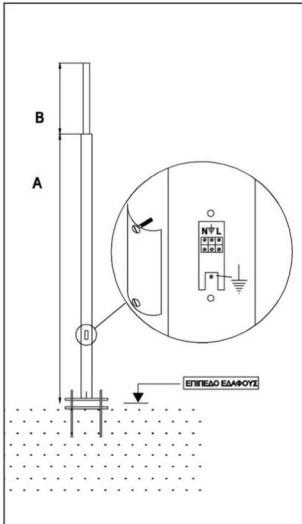

Technical Features

- Body made of aluminium profile.
- Diffuser made of sandblasted methacrylate.
- Base for floor installation.
- Picket for ground installation

CE	F	⊕	IP 66
230V			
2,6W			
LED			

Code	Description
84662262	1 LED x 2,6W (Integrated Control Gear) (N) Neutral
84662260	1 LED x 2,6W (Integrated Control Gear) (N) Neutral

POLES

- Pole  $\varnothing 60\text{mm}$  with support base  $30 \times 30\text{cm}$  electrostatically painted. Inspection window with removable terminal block for quick connection.

Code	Description	Height A
704601	POLE $\varnothing 60\text{mm}$	3000
704602	POLE $\varnothing 60\text{mm}$	4000

- Pole  $\varnothing 102\text{mm}$  with end  $\varnothing 60\text{mm}$ , with support base  $30 \times 30\text{cm}$  electrostatically painted. Inspection window with removable terminal block for quick connection.

Code	Description	Height A B
704606	POLE $\varnothing 102\text{mm} - \varnothing 60\text{mm}$	3000+1000
704607	POLE $\varnothing 102\text{mm} - \varnothing 60\text{mm}$	3000+2000

- Anchor Bolts.

Code	Description
704620	ANCHOR BOLTS $30 \times 30\text{cm}$
704621	ANCHOR BOLTS $40 \times 40\text{cm}$