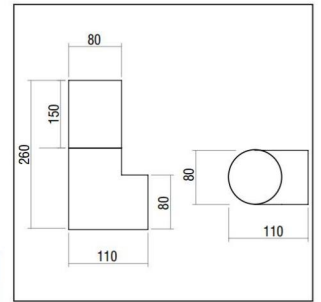

OUTDOOR LIGHTING

SKAT

SKAT 6

- Diffuser made of acrylic satine.

Code	Description
84351	Height H 35cm 1x max.14W TC-TSE / E27
84352	Height H 55cm 1x max.14W TC-TSE / E27
84353	Height H 70cm 1x max.14W TC-TSE / E27
84354	Height H 100cm 1x max.14W TC-TSE / E27
84355	Height H 22cm ceiling 1x max.14W TC-TSE / E27

SKAT 6 Applique L

- Diffuser made of acrylic satine.

Code	Description
84359	Height 26cm 1x max.14W TC-TSE / E27

SKAT 6 Applique

- Diffuser made of acrylic satine.

Code	Description
84360	Height 40cm 1x max.14W TC-TSE / E27

Colour Codes:

1 White 2 Titan 3 Black 8 Antique

SKAT ACCESSORY - PICKET

- Steel body
- For ground installation.

Code	Description
804304	PICKET for SKAT 1 - 2
804301	PICKET for SKAT 3
804302	PICKET for SKAT 4 - 5
804303	PICKET for SKAT 6