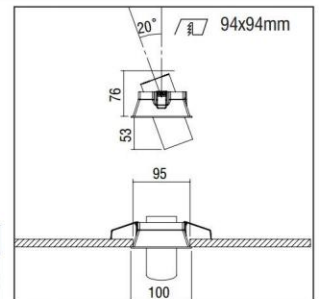

CE	F	850°C	IP 40
40°	350°	12,5mm	
LED	500mA	ta 25°C	

- Lens: Spot, Medium, Wide.
- Reflector in Medium version.
- 5W power consumption driven at 500mA.
- Efficiency:
  4000 K: 450 Lumen, CRI: min. 75
  3000 K: 420 Lumen, CRI: min. 80
  Maximum: 90 Lm/W

Code	Description	Kg
86732	CORONA Q CLUB MINI LED 5W (driver not included)	0,650
86735	CORONA Q CLUB MINI LED 5W Reflector (driver not included)	0,650