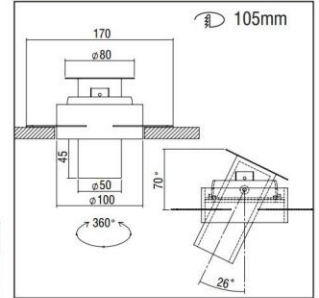

CLUB SOL Q Mini

CE	F	850°C	IP 40
50°	350°	9.5mm, 12.5mm, 15.0mm	
LED	500mA	ta 25°C	

- Lens: Spot, Medium, Wide.
- Reflector in Medium version.
- 5W power consumption driven at 500mA.
- Efficiency:  
4000 K: 450 Lumen, CRI: min. 75  
3000 K: 420 Lumen, CRI: min. 80  
Maximum: 90 Lm/W