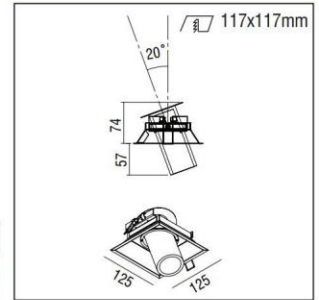

CE	F	850°C	IP 40
40°	350°	5-40mm	
LED	500mA	ta 25°C	

- Lens: Spot, Medium, Wide.
- Reflector in Medium version.
- 5W power consumption driven at 500mA.
- Efficiency:
  4000 K: 450 Lumen, CRI: min. 75
  3000 K: 420 Lumen, CRI: min. 80
  Maximum: 90 Lm/W

Code	Description	Kg
86733	KADRO CLUB MINI LED 5W (driver not included)	0,400
86736	KADRO CLUB MINI LED 5W Reflector (driver not included)	0,400