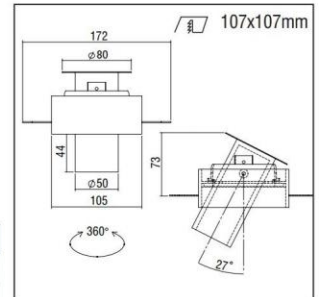

LED COLOUR CODES:

2 Warm 3 Neutral

BEAM CODES:

01 spot 02 medium 03 wide

Colour Codes:

0 Colours 1 White 2 Titan 3 Black

DRIVERS						
LED LUMINAIRES DESCRIPTION	N° Modules min. max.		DIMENSIONS mm			
					CODE	
KADRO, CORONA, SOL with CLUB Mini LED 5W	1	1	500mA 6W IP20	70 x 35 x 21		800024
KADRO, CORONA, SOL with CLUB Mini LED 5W	2	3	500mA 16W IP20	115 x 45 x 27,5		800031

DIMMER DRIVERS						
LED LUMINAIRES DESCRIPTION	N° Modules min. max.		DIMMER TYPE	DIMENSIONS mm		
						CODE
KADRO, CORONA, SOL with CLUB Mini LED 5W	1	3	500mA 22W IP20	1-10Vdc/Push Button	145 x 40 x 28	
						800040