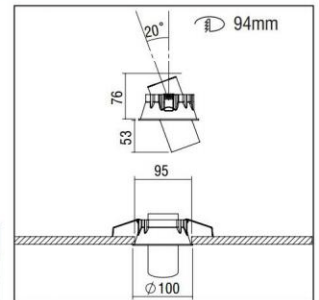

CE	F	850°C	IP 40
40°	350°	12,5mm	
LED	500mA	ta 25°C	

- Lens: Spot, Medium, Wide.
- Reflector in Medium version.
- 5W power consumption driven at 500mA.
- Efficiency:
  4000 K: 450 Lumen, CRI: min. 75
  3000 K: 420 Lumen, CRI: min. 80
  Maximum: 90 Lm/W

Code	Description	Kg
86731	CORONA CLUB MINI LED 5W (driver not included)	0,500
86734	CORONA CLUB MINI LED 5W Reflector (driver not included)	0,500