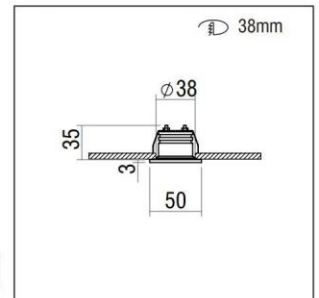

Code	Description	Kg
88077	SKY R8 2,6W	0,080

SKY S8

CE	F	IP 54
0°	0°	min. 12mm
LED	5 YEAR WARRANTY	ta 25°C
		12VDC

- Aluminium body.
- Cover from methacrylate PMMA, 8mm in square shape.

Code	Description	Kg
88075	SKY S8 2,6W	0,080

SKY R3

CE	F	IP 54
0°	0°	min. 12mm
LED	5 YEAR WARRANTY	ta 25°C
		12VDC

- Aluminium body.
- Cover from methacrylate PMMA, 3mm in round shape.

Code	Description	Kg
88076	SKY R3 2,6W	0,070

SKY S3

CE	F	IP 54
0°	0°	min. 12mm
LED	5 YEAR WARRANTY	ta 25°C
		12VDC

- Aluminium body.
- Cover from methacrylate PMMA, 3mm in square shape.

Code	Description	Kg
88010	SKY S3 2,6W	0,070

LED Colour Codes:

- 1 Cold 2 Warm 3 Neutral 4 Blue 5 Yellow 6 Red 7 Green

DIMMER		LED LUMINAIRES DESCRIPTION		N° Luminaires		DIMENSIONS mm		CODE		
				min.	max.					
		SKY (CONSTANT VOLTAGE)	2,6W	1	4	12V DC	13W IP20	160 x 22 x 19	800060	