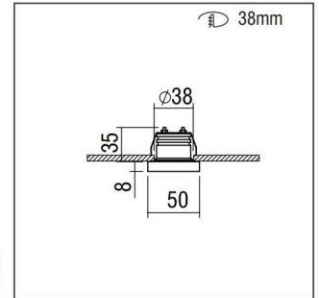

Code	Description	Kg
88077	SKY R8 2,6W	0,080

SKY S8

CE	F	IP 54
0°	0°	min. 12mm
LED	5 YEAR WARRANTY	ta 25°C
		12VDC

- Aluminium body.
- Cover from methacrylate PMMA, 8mm in square shape.

Code	Description	Kg
88075	SKY S8 2,6W	0,080

SKY R3

CE	F	IP 54
0°	0°	min. 12mm
LED	5 YEAR WARRANTY	ta 25°C
		12VDC

- Aluminium body.
- Cover from methacrylate PMMA, 3mm in round shape.

Code	Description	Kg
88076	SKY R3 2,6W	0,070

SKY S3

CE	F	IP 54
0°	0°	min. 12mm
LED	5 YEAR WARRANTY	ta 25°C
		12VDC

- Aluminium body.
- Cover from methacrylate PMMA, 3mm in square shape.

Code	Description	Kg
88010	SKY S3 2,6W	0,070

LED Colour Codes:

- 1 Cold 2 Warm 3 Neutral 4 Blue 5 Yellow 6 Red 7 Green

DIMMER		LED LUMINAIRES DESCRIPTION		N° Luminaires		DIMENSIONS mm		CODE		
				min.	max.					
		SKY (CONSTANT VOLTAGE)	2,6W	1	4	12V DC	13W IP20	160 x 22 x 19	800060	