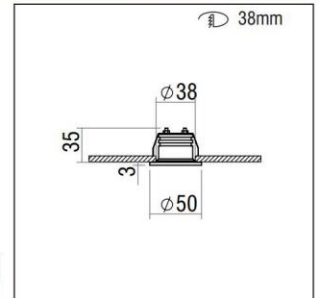

Code	Description	Kg
88077	SKY R8 2,6W	0,080

SKY S8

CE	F	IP 54
0°	0°	min. 12mm
LED	5 YEAR WARRANTY	ta 25°C
		12VDC

- Aluminium body.
- Cover from methacrylate PMMA, 8mm in square shape.

Code	Description	Kg
88075	SKY S8 2,6W	0,080

SKY R3

CE	F	IP 54
0°	0°	min. 12mm
LED	5 YEAR WARRANTY	ta 25°C
		12VDC

- Aluminium body.
- Cover from methacrylate PMMA, 3mm in round shape.

Code	Description	Kg
88076	SKY R3 2,6W	0,070

SKY S3

CE	F	IP 54
0°	0°	min. 12mm
LED	5 YEAR WARRANTY	ta 25°C
		12VDC

- Aluminium body.
- Cover from methacrylate PMMA, 3mm in square shape.

Code	Description	Kg
88010	SKY S3 2,6W	0,070

LED Colour Codes:

- 1 Cold 2 Warm 3 Neutral 4 Blue 5 Yellow 6 Red 7 Green

DIMMER		LED LUMINAIRES DESCRIPTION		N° Luminaires		DIMENSIONS mm		CODE		
				min.	max.					
		SKY (CONSTANT VOLTAGE)	2,6W	1	4	12V DC	13W IP20	160 x 22 x 19	800060	