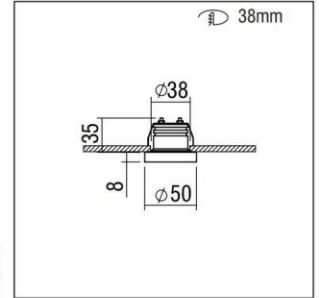

Code	Description	Kg
88077	SKY R8 2,6W	0,080

SKY S8

CE	F	IP 54
0°	0°	min. 12mm
LED	5 YEAR WARRANTY	ta 25°C
		12VDC

- Aluminium body.
- Cover from methacrylate PMMA, 8mm in square shape.

Code	Description	Kg
88075	SKY S8 2,6W	0,080

SKY R3

CE	F	IP 54
0°	0°	min. 12mm
LED	5 YEAR WARRANTY	ta 25°C
		12VDC

- Aluminium body.
- Cover from methacrylate PMMA, 3mm in round shape.

Code	Description	Kg
88076	SKY R3 2,6W	0,070

SKY S3

CE	F	IP 54
0°	0°	min. 12mm
LED	5 YEAR WARRANTY	ta 25°C
		12VDC

- Aluminium body.
- Cover from methacrylate PMMA, 3mm in square shape.

Code	Description	Kg
88010	SKY S3 2,6W	0,070

LED Colour Codes:

- 1 Cold 2 Warm 3 Neutral 4 Blue 5 Yellow 6 Red 7 Green

DIMMER		LED LUMINAIRES DESCRIPTION		N° Luminaires		DIMENSIONS mm		CODE		
				min.	max.					
		SKY (CONSTANT VOLTAGE)	2,6W	1	4	12V DC	13W IP20	160 x 22 x 19	800060	