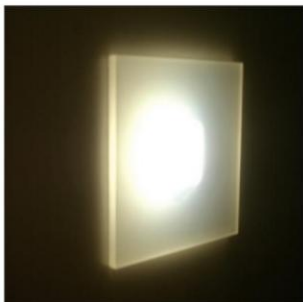

SKY

Sky is a small and minimal recessed luminaire, square or round, which is ideal for decorative lighting.

Technical Features

- Body from aluminium profile.
- Cover from methacrylate PMMA, 3mm or 8mm in round or square shape.
- Easy mounting with clips.
- Pure light without IR/UV radiation.
- Operation life: 50,000 hours with efficiency > 70% of the initial luminous flux.
- Connection for operation with Constant Voltage 12V DC.

Upon request:

Available with highest colour rendering index (CRI)

SKY

SKY R8

CE	F	IP 54
0°	0°	min. 12mm
LED	5 YEAR WARRANTY	ta 25°C
		12VDC

- Aluminium body.
- Cover from methacrylate PMMA, 8mm in round shape.

SKY R3

CE	F	IP 54
0°	0°	min. 12mm
LED	5 YEAR WARRANTY	ta 25°C
		12VDC

- Aluminium body.
- Cover from methacrylate PMMA, 3mm in round shape.

Code	Description	Kg
88076	SKY R3 2,6W	0,070

SKY S3

CE	F	IP 54
0°	0°	min. 12mm
LED	5 YEAR WARRANTY	ta 25°C
		12VDC

- Aluminium body.
- Cover from methacrylate PMMA, 3mm in square shape.

Code	Description	Kg
88010	SKY S3 2,6W	0,070

LED Colour Codes:

- 1 Cold 2 Warm 3 Neutral 4 Blue 5 Yellow 6 Red 7 Green

DIMMER		LED LUMINAIRES DESCRIPTION		N° Luminaires		DIMENSIONS mm		CODE		
				min.	max.					
		SKY (CONSTANT VOLTAGE)	2,6W	1	4	12V DC	13W IP20	160 x 22 x 19	800060	