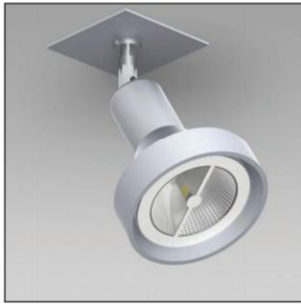

CREA 2 - S

CE F IP 20

not included

OSRAM: HCL-T PHILIPS: COM-T OSRAM: HCL-TC PHILIPS: COM-TC OSRAM: HALOSPOT 111 PHILIPS: ALIUMIE 111 OSRAM: HCL-R 111 PHILIPS: COM-R 111

LED

- Version for HIT-CE/G12, HIT-TC-CE/G8,5, QR111/G53, HI-PAR111/GX8,5, LED R111/GU10.
- Aluminium body.
- High pure aluminium reflectors in Spot, Medium, Wide versions and tempered protection glass for HIT-CE and HIT-TC-CE versions.
- Round base.

Code	Description	Kg
89731	CREA 2-S 35W/70W HIT-CE / G12 SPOT	0,850
89741	CREA 2-S 35W/70W HIT-CE / G12 MEDIUM	0,850
89751	CREA 2-S 35W/70W HIT-CE / G12 WIDE	0,850
89735	CREA 2-S 35W/70W HIT-TC-CE / G8,5 SPOT	0,850
89745	CREA 2-S 35W/70W HIT-TC-CE / G8,5 MEDIUM	0,850
89755	CREA 2-S 35W/70W HIT-TC-CE / G8,5 WIDE	0,850
89717	CREA 2-S 35W/70W HI-PAR 111 / GX8,5	0,850
89809	CREA 2-S QR111/G53 max. 60W	0,850
89590	CREA 2-S LED R111/GU10	0,850