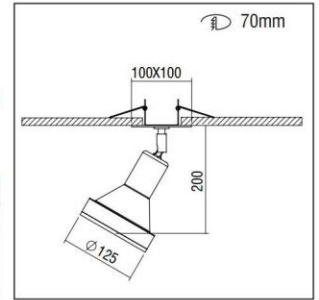

Colour Codes:

1. 0 Colours 1 White 2 Titan 3 Black 4 Chrome

CONTROL GEAR - TRANSFORMERS

DESCRIPTION	Type	CODE	
		Conventional Control Gear & Capacitor	Electronic Control Gear
230V/12V 50W - Conventional	TRANSFORMER 12V	800001	
230V/12V 60W - Electronic	TRANSFORMER 12V	800005	
230V 35W HIT - Electronic	BALLAST	800009	
230V 70W HIT - HST - Electronic	BALLAST	800010	
Metal halide lamps (HIT) or high pressure sodium lamps (HST)		CODE	CODE
35W HIT AVO	CONTROL GEAR	498222	498223
70W HIT - HST Display	CONTROL GEAR	498312	498323
70W HIT - HST	CONTROL GEAR	498322