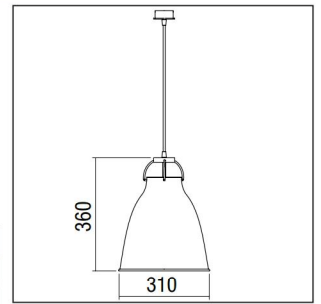

ERATO

ERATO $\varnothing$ 190 Hook

CE	F	⊕	IP 20
CFL TUBE			
E27			

- Version for CFL/E27.
- 2m suspension cable, adjustable.
- Hook finish.
- Aluminium rosette $\varnothing$ 70mm.

Code	Description	Kg
87610	Erato Suspension Flat $\varnothing$190	0,260
80741	Erato Reflector $\varnothing$190	0,350

ERATO $\varnothing$ 310 Flat

CE	F	⊕	IP 20
CFL TUBE			
E27			

- Version for CFL/E27.
- 2m suspension cable, adjustable.
- Flat finish.
- Aluminium rosette $\varnothing$ 70mm.

Code	Description	Kg
87605	Erato Suspension Flat $\varnothing$310	0,260
80734	Erato Reflector $\varnothing$310	0,450

ERATO $\varnothing$ 310 Hook

CE	F	⊕	IP 20
CFL TUBE			
E27			

- Version for CFL/E27.
- 2m suspension cable, adjustable.
- Hook finish.
- Aluminium rosette $\varnothing$ 70mm.

Code	Description	Kg
87606	Erato Suspension Hook $\varnothing$310	0,300
80734	Erato Reflector $\varnothing$310	0,450

ERATO $\varnothing$ 410 Flat

CE	F	⊕	IP 20
CFL TUBE			
E27			

- Version for CFL/E27.
- 2m suspension cable, adjustable.
- Flat finish.
- Aluminium rosette $\varnothing$ 70mm.

Code	Description	Kg
87607	Erato Suspension Flat $\varnothing$410	0,260
80735	Erato Reflector $\varnothing$410	1,050

ERATO $\varnothing$ 410 Hook

CE	F	⊕	IP 20
CFL TUBE			
E27			

- Version for CFL/E27.
- 2m suspension cable, adjustable.
- Hook finish.
- Aluminium rosette $\varnothing$ 70mm.

Code	Description	Kg
87608	Erato Suspension Hook $\varnothing$410	0,300
80735	Erato Reflector $\varnothing$410	1,050

Colour Codes:

0 Colours 1 White 2 Titan 3 Black