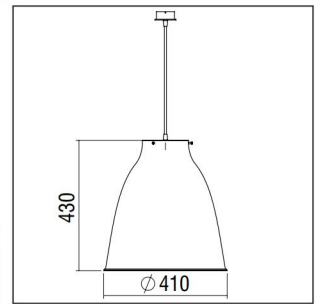

ERATO

ERATO $\varnothing$ 190 Hook

CE	F	⊕	IP 20
CFL TUBE			
E27			

- Version for CFL/E27.
- 2m suspension cable, adjustable.
- Hook finish.
- Aluminium rosette $\varnothing$ 70mm.

Code	Description	Kg
87610	Erato Suspension Flat $\varnothing$190	0,260
80741	Erato Reflector $\varnothing$190	0,350

ERATO $\varnothing$ 310 Flat

CE	F	⊕	IP 20
CFL TUBE			
E27			

- Version for CFL/E27.
- 2m suspension cable, adjustable.
- Flat finish.
- Aluminium rosette $\varnothing$ 70mm.

Code	Description	Kg
87605	Erato Suspension Flat $\varnothing$310	0,260
80734	Erato Reflector $\varnothing$310	0,450

ERATO $\varnothing$ 310 Hook

CE	F	⊕	IP 20
CFL TUBE			
E27			

- Version for CFL/E27.
- 2m suspension cable, adjustable.
- Hook finish.
- Aluminium rosette $\varnothing$ 70mm.

Code	Description	Kg
87606	Erato Suspension Hook $\varnothing$310	0,300
80734	Erato Reflector $\varnothing$310	0,450

ERATO $\varnothing$ 410 Flat

CE	F	⊕	IP 20
CFL TUBE			
E27			

- Version for CFL/E27.
- 2m suspension cable, adjustable.
- Flat finish.
- Aluminium rosette $\varnothing$ 70mm.

Code	Description	Kg
87607	Erato Suspension Flat $\varnothing$410	0,260
80735	Erato Reflector $\varnothing$410	1,050

ERATO $\varnothing$ 410 Hook

CE	F	⊕	IP 20
CFL TUBE			
E27			

- Version for CFL/E27.
- 2m suspension cable, adjustable.
- Hook finish.
- Aluminium rosette $\varnothing$ 70mm.

Code	Description	Kg
87608	Erato Suspension Hook $\varnothing$410	0,300
80735	Erato Reflector $\varnothing$410	1,050

Colour Codes:

0 Colours 1 White 2 Titan 3 Black