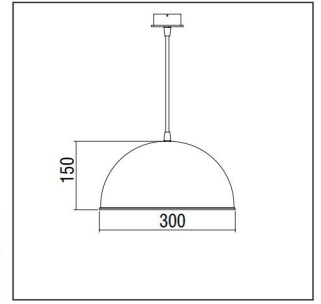

URANIA

URANIA $\varnothing$ 300

- Version for CFL/E27.
- 2m suspension cable, adjustable.
- Flat finish.
- Aluminium rosette $\varnothing$ 70mm.

URANIA $\varnothing$ 400

- Version for CFL/E27.
- 2m suspension cable, adjustable.
- Flat finish.
- Aluminium rosette $\varnothing$ 70mm.

URANIA $\varnothing$ 500

- Version for CFL/E27.
- 2m suspension cable, adjustable.
- Flat finish.
- Aluminium rosette $\varnothing$ 70mm.

Colour Codes:

0 Colours   1 White   2 Titan   3 Black