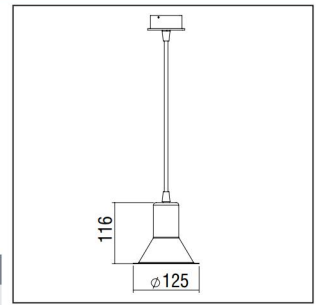

BELLITO

BELLITO

CE	F	⊕	IP 20
PAR 16	LED	FLUO	

- Version for GU10, GU10 LED.
- 1m suspension cable, adjustable.
- Flat finish.
- Aluminium rosette \varnothing 70mm.

Code	Description	Kg
87501	Bellito GU10	0,220