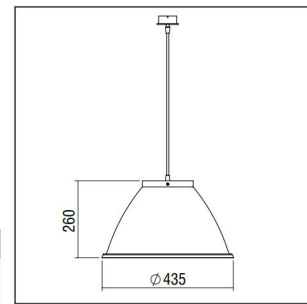

THALIA

THALIA $\varnothing$ 315 Flat

CE	F	⊕	IP 20
CFL TUBE			
E27			

- Version for CFL/E27.
- 2m suspension cable, adjustable.
- Flat finish.
- Aluminium rosette $\varnothing$ 70mm.

Code	Description	Kg
87601	Thalia Suspension Flat $\varnothing$315	0,260
80732	Thalia Reflector $\varnothing$315	0,420

THALIA $\varnothing$ 315 Hook

CE	F	⊕	IP 20
CFL TUBE			
E27			

- Version for CFL/E27.
- 2m suspension cable, adjustable.
- Hook finish.
- Aluminium rosette $\varnothing$ 70mm.

Code	Description	Kg
87602	Thalia Suspension Hook $\varnothing$315	0,300
80732	Thalia Reflector $\varnothing$315	0,420

THALIA $\varnothing$ 435 Flat

CE	F	⊕	IP 20
CFL TUBE	CFL GLOBE		
E27	E27		

- Version for CFL/E27.
- 2m suspension cable, adjustable.
- Flat finish.
- Aluminium rosette $\varnothing$ 70mm.

Code	Description	Kg
87603	Thalia Suspension Flat $\varnothing$435	0,260
80733	Thalia Reflector $\varnothing$435	0,590

THALIA $\varnothing$ 435 Hook

CE	F	⊕	IP 20
CFL TUBE	CFL GLOBE		
E27	E27		

- Version for CFL/E27.
- 2m suspension cable, adjustable.
- Hook finish.
- Aluminium rosette $\varnothing$ 70mm.

Code	Description	Kg
87604	Thalia Suspension Hook $\varnothing$435	0,300
80733	Thalia Reflector $\varnothing$435	0,590

Colour Codes:

0 Colours 1 White 2 Titan 3 Black