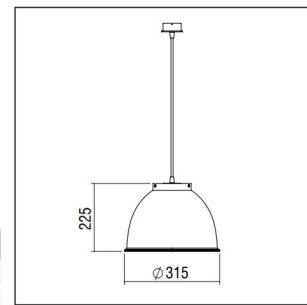

THALIA

THALIA $\varnothing$ 315 Flat

CE	F	⊕	IP 20
CFL TUBE			
E27			

- Version for CFL/E27.
- 2m suspension cable, adjustable.
- Flat finish.
- Aluminium rosette $\varnothing$ 70mm.

Code	Description	Kg
87601	Thalia Suspension Flat $\varnothing$315	0,260
80732	Thalia Reflector $\varnothing$315	0,420

THALIA $\varnothing$ 315 Hook

CE	F	⊕	IP 20
CFL TUBE			
E27			

- Version for CFL/E27.
- 2m suspension cable, adjustable.
- Hook finish.
- Aluminium rosette $\varnothing$ 70mm.

Code	Description	Kg
87602	Thalia Suspension Hook $\varnothing$315	0,300
80732	Thalia Reflector $\varnothing$315	0,420

THALIA $\varnothing$ 435 Flat

CE	F	⊕	IP 20
CFL TUBE	CFL GLOBE		
E27	E27		

- Version for CFL/E27.
- 2m suspension cable, adjustable.
- Flat finish.
- Aluminium rosette $\varnothing$ 70mm.

Code	Description	Kg
87603	Thalia Suspension Flat $\varnothing$435	0,260
80733	Thalia Reflector $\varnothing$435	0,590

THALIA $\varnothing$ 435 Hook

CE	F	⊕	IP 20
CFL TUBE	CFL GLOBE		
E27	E27		

- Version for CFL/E27.
- 2m suspension cable, adjustable.
- Hook finish.
- Aluminium rosette $\varnothing$ 70mm.

Code	Description	Kg
87604	Thalia Suspension Hook $\varnothing$435	0,300
80733	Thalia Reflector $\varnothing$435	0,590

Colour Codes:

0 Colours 1 White 2 Titan 3 Black