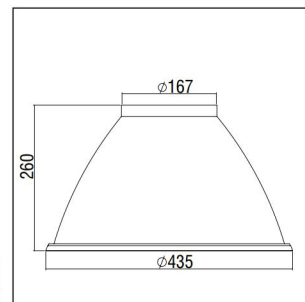

CUPOLA

CUPOLA GRANDE BODY

- Version for E27, G12, LED.
- 1m suspension cable, adjustable.
- Flat finish.
- Aluminium rosette $\varnothing 70$ mm.

Code	Description	Kg
87303	CUPOLA GRANDE 1x max.250W/E27	0,800
87304	CUPOLA GRANDE 1x 70W/HIT-TC-CE/G12	1,900
87305	CUPOLA GRANDE 1x 150W/HIT-TC-CE/G12	2,460
87307	CUPOLA GRANDE 1x22W LED Warm	1,080
87308	CUPOLA GRANDE 1x22W LED Neutral	1,180

CUPOLA GRANDE ALUMINIUM REFLECTOR

- Version for E27, G12, LED.

Code	Description	Kg
80733	Cupola Reflector $\varnothing 435$	0,590

CUPOLA GRANDE PRISMATIC REFLECTOR

- Version for E27, G12, LED.

Code	Description	Kg
807302	Cupola Reflector $\varnothing 406$	0,580

Colour Codes:

0 Colours 1 White 2 Titan 3 Black 9 Anodized