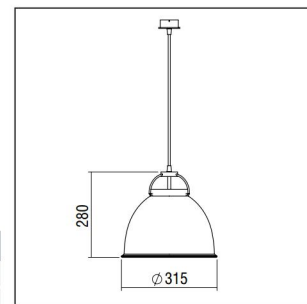

THALIA

THALIA $\varnothing$ 315 Flat

CE	F	⊕	IP 20
CFL TUBE			
E27			

- Version for CFL/E27.
- 2m suspension cable, adjustable.
- Flat finish.
- Aluminium rosette $\varnothing$ 70mm.

Code	Description	Kg
87601	Thalia Suspension Flat $\varnothing$315	0,260
80732	Thalia Reflector $\varnothing$315	0,420

THALIA $\varnothing$ 315 Hook

CE	F	⊕	IP 20
CFL TUBE			
E27			

- Version for CFL/E27.
- 2m suspension cable, adjustable.
- Hook finish.
- Aluminium rosette $\varnothing$ 70mm.

Code	Description	Kg
87602	Thalia Suspension Hook $\varnothing$315	0,300
80732	Thalia Reflector $\varnothing$315	0,420

THALIA $\varnothing$ 435 Flat

CE	F	⊕	IP 20
CFL TUBE	CFL GLOBE		
E27	E27		

- Version for CFL/E27.
- 2m suspension cable, adjustable.
- Flat finish.
- Aluminium rosette $\varnothing$ 70mm.

Code	Description	Kg
87603	Thalia Suspension Flat $\varnothing$435	0,260
80733	Thalia Reflector $\varnothing$435	0,590

THALIA $\varnothing$ 435 Hook

CE	F	⊕	IP 20
CFL TUBE	CFL GLOBE		
E27	E27		

- Version for CFL/E27.
- 2m suspension cable, adjustable.
- Hook finish.
- Aluminium rosette $\varnothing$ 70mm.

Code	Description	Kg
87604	Thalia Suspension Hook $\varnothing$435	0,300
80733	Thalia Reflector $\varnothing$435	0,590

Colour Codes:

0 Colours 1 White 2 Titan 3 Black