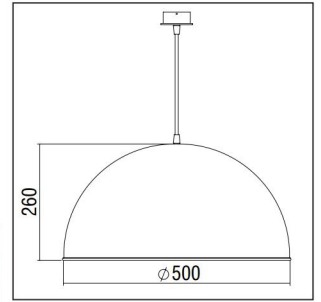

Colour Codes:

0 Colours   1 White   2 Titan   3 Black