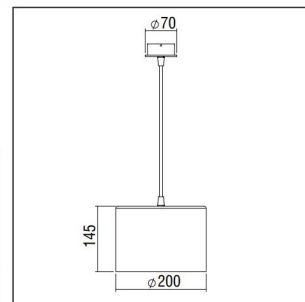

- Textile cord in red colour.

CUPOLA

CUPOLA GRANDE BODY

- Version for E27, G12, LED.
- 1m suspension cable, adjustable.
- Flat finish.
- Aluminium rosette $\varnothing 70$ mm.

Code	Description	Kg
87303	CUPOLA GRANDE 1x max.250W/E27	0,800
87304	CUPOLA GRANDE 1x 70W/HIT-TC-CE/G12	1,900
87305	CUPOLA GRANDE 1x 150W/HIT-TC-CE/G12	2,460
87307	CUPOLA GRANDE 1x22W LED Warm	1,080
87308	CUPOLA GRANDE 1x22W LED Neutral	1,180