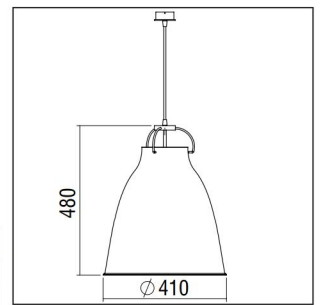

Colour Codes:

0 Colours 1 White 2 Titan 3 Black