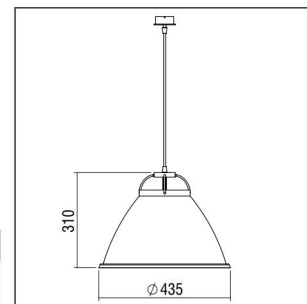

Colour Codes:

0 Colours 1 White 2 Titan 3 Black