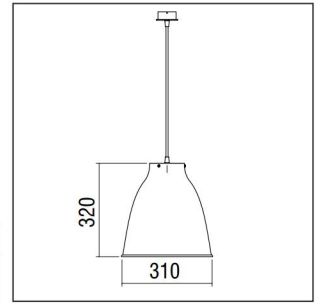

ERATO

ERATO $\varnothing$ 190 Hook

CE	F	⊕	IP 20
CFL TUBE			
E27			

- Version for CFL/E27.
- 2m suspension cable, adjustable.
- Hook finish.
- Aluminium rosette $\varnothing$ 70mm.

Code	Description	Kg
87610	Erato Suspension Flat $\varnothing$190	0,260
80741	Erato Reflector $\varnothing$190	0,350

ERATO $\varnothing$ 310 Flat

CE	F	⊕	IP 20
CFL TUBE			
E27			

- Version for CFL/E27.
- 2m suspension cable, adjustable.
- Flat finish.
- Aluminium rosette $\varnothing$ 70mm.

Code	Description	Kg
87605	Erato Suspension Flat $\varnothing$310	0,260
80734	Erato Reflector $\varnothing$310	0,450

ERATO $\varnothing$ 310 Hook

CE	F	⊕	IP 20
CFL TUBE			
E27			

- Version for CFL/E27.
- 2m suspension cable, adjustable.
- Hook finish.
- Aluminium rosette $\varnothing$ 70mm.

Code	Description	Kg
87606	Erato Suspension Hook $\varnothing$310	0,300
80734	Erato Reflector $\varnothing$310	0,450

ERATO $\varnothing$ 410 Flat

CE	F	⊕	IP 20
CFL TUBE			
E27			

- Version for CFL/E27.
- 2m suspension cable, adjustable.
- Flat finish.
- Aluminium rosette $\varnothing$ 70mm.

Code	Description	Kg
87607	Erato Suspension Flat $\varnothing$410	0,260
80735	Erato Reflector $\varnothing$410	1,050

ERATO $\varnothing$ 410 Hook

CE	F	⊕	IP 20
CFL TUBE			
E27			

- Version for CFL/E27.
- 2m suspension cable, adjustable.
- Hook finish.
- Aluminium rosette $\varnothing$ 70mm.

Code	Description	Kg
87608	Erato Suspension Hook $\varnothing$410	0,300
80735	Erato Reflector $\varnothing$410	1,050

Colour Codes:

0 Colours 1 White 2 Titan 3 Black