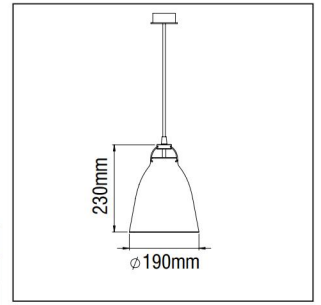

ERATO

ERATO $\varnothing$ 190 Hook

CE	F	⊕	IP 20
CFL TUBE			
E27			

- Version for CFL/E27.
- 2m suspension cable, adjustable.
- Hook finish.
- Aluminium rosette $\varnothing$ 70mm.

Code	Description	Kg
87610	Erato Suspension Flat $\varnothing$190	0,260
80741	Erato Reflector $\varnothing$190	0,350

ERATO $\varnothing$ 310 Flat

CE	F	⊕	IP 20
CFL TUBE			
E27			

- Version for CFL/E27.
- 2m suspension cable, adjustable.
- Flat finish.
- Aluminium rosette $\varnothing$ 70mm.

Code	Description	Kg
87605	Erato Suspension Flat $\varnothing$310	0,260
80734	Erato Reflector $\varnothing$310	0,450

ERATO $\varnothing$ 310 Hook

CE	F	⊕	IP 20
CFL TUBE			
E27			

- Version for CFL/E27.
- 2m suspension cable, adjustable.
- Hook finish.
- Aluminium rosette $\varnothing$ 70mm.

Code	Description	Kg
87606	Erato Suspension Hook $\varnothing$310	0,300
80734	Erato Reflector $\varnothing$310	0,450

ERATO $\varnothing$ 410 Flat

CE	F	⊕	IP 20
CFL TUBE			
E27			

- Version for CFL/E27.
- 2m suspension cable, adjustable.
- Flat finish.
- Aluminium rosette $\varnothing$ 70mm.

Code	Description	Kg
87607	Erato Suspension Flat $\varnothing$410	0,260
80735	Erato Reflector $\varnothing$410	1,050

ERATO $\varnothing$ 410 Hook

CE	F	⊕	IP 20
CFL TUBE			
E27			

- Version for CFL/E27.
- 2m suspension cable, adjustable.
- Hook finish.
- Aluminium rosette $\varnothing$ 70mm.

Code	Description	Kg
87608	Erato Suspension Hook $\varnothing$410	0,300
80735	Erato Reflector $\varnothing$410	1,050

Colour Codes:

0 Colours 1 White 2 Titan 3 Black