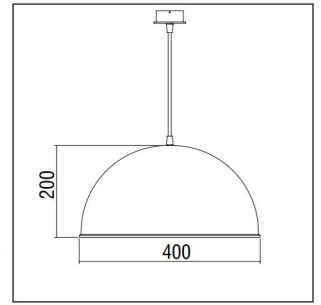

URANIA

URANIA $\varnothing$ 300

- Version for CFL/E27.
- 2m suspension cable, adjustable.
- Flat finish.
- Aluminium rosette $\varnothing$ 70mm.

URANIA $\varnothing$ 400

- Version for CFL/E27.
- 2m suspension cable, adjustable.
- Flat finish.
- Aluminium rosette $\varnothing$ 70mm.

URANIA $\varnothing$ 500

- Version for CFL/E27.
- 2m suspension cable, adjustable.
- Flat finish.
- Aluminium rosette $\varnothing$ 70mm.

Colour Codes:

0 Colours   1 White   2 Titan   3 Black