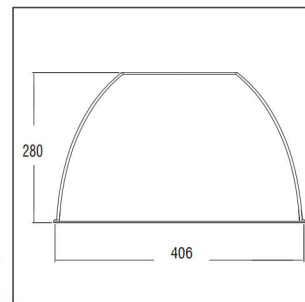

Colour Codes:

0 Colours 1 White 2 Titan 3 Black 9 Anodized