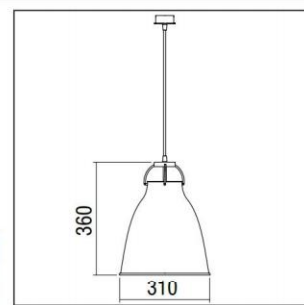

ERATO

ERATO $\varnothing$ 190 Hook

CE	F	⊕	IP 20
CFL TUBE			
E27			

- Version for CFL/E27.
- 2m suspension cable, adjustable.
- Hook finish.
- Aluminium rosette $\varnothing$ 70mm.

Code	Description	Kg
87610	Erato Suspension Flat $\varnothing$190	0,260
80741	Erato Reflector $\varnothing$190	0,350

ERATO $\varnothing$ 310 Flat

CE	F	⊕	IP 20
CFL TUBE			
E27			

- Version for CFL/E27.
- 2m suspension cable, adjustable.
- Flat finish.
- Aluminium rosette $\varnothing$ 70mm.

Code	Description	Kg
87605	Erato Suspension Flat $\varnothing$310	0,260
80734	Erato Reflector $\varnothing$310	0,450

ERATO $\varnothing$ 310 Hook

CE	F	⊕	IP 20
CFL TUBE			
E27			

- Version for CFL/E27.
- 2m suspension cable, adjustable.
- Hook finish.
- Aluminium rosette $\varnothing$ 70mm.

Code	Description	Kg
87606	Erato Suspension Hook $\varnothing$310	0,300
80734	Erato Reflector $\varnothing$310	0,450

ERATO $\varnothing$ 410 Flat

CE	F	⊕	IP 20
CFL TUBE			
E27			

- Version for CFL/E27.
- 2m suspension cable, adjustable.
- Flat finish.
- Aluminium rosette $\varnothing$ 70mm.

Code	Description	Kg
87607	Erato Suspension Flat $\varnothing$410	0,260
80735	Erato Reflector $\varnothing$410	1,050

ERATO $\varnothing$ 410 Hook

CE	F	⊕	IP 20
CFL TUBE			
E27			

- Version for CFL/E27.
- 2m suspension cable, adjustable.
- Hook finish.
- Aluminium rosette $\varnothing$ 70mm.

Code	Description	Kg
87608	Erato Suspension Hook $\varnothing$410	0,300
80735	Erato Reflector $\varnothing$410	1,050

Colour Codes:

0 Colours 1 White 2 Titan 3 Black