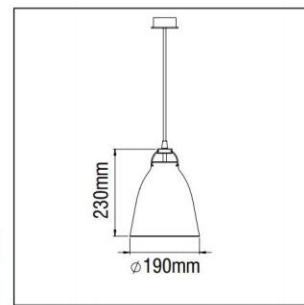

Technical Features

- Aluminium reflector, painted in selected colour or plated.
- Canopy in white colour.
- Suspension with 2m textile cord 3x0,75mm².
and flat or hook finish, painted in selected colour or plated.

Upon request

- Textile cord in red colour.

Suggested Lamps Solutions

Erato ø310 Flat - Hook: CFL TUBE 23W, 1371Lm, in 2700 K or 4000 K.

Erato ø410 Flat - Hook: CFL TUBE 30W, 1900Lm, in 2700 K or 4000 K.

ERATO

ERATO \varnothing 190 Hook

CE	F	⊕	IP 20
CFL TUBE			
E27			

- Version for CFL/E27.
- 2m suspension cable, adjustable.
- Hook finish.
- Aluminium rosette \varnothing 70mm.

Code	Description	Kg
87610	Erato Suspension Flat \varnothing 190	0,260
80741	Erato Reflector \varnothing 190	0,350

ERATO \varnothing 310 Flat

CE	F	⊕	IP 20
CFL TUBE			
E27			

- Version for CFL/E27.
- 2m suspension cable, adjustable.
- Flat finish.
- Aluminium rosette \varnothing 70mm.

Code	Description	Kg
87605	Erato Suspension Flat \varnothing 310	0,260
80734	Erato Reflector \varnothing 310	0,450