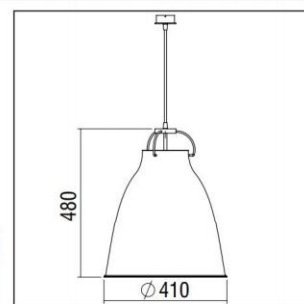

ERATO \varnothing 410 Flat

CE	F	⊕	IP 20
CFL TUBE			
E27			

- Version for CFL/E27.
- 2m suspension cable, adjustable.
- Flat finish.
- Aluminium rosette \varnothing 70mm.

Code	Description	Kg
87607	Erato Suspension Flat \varnothing 410	0,260
80735	Erato Reflector \varnothing 410	1,050

ERATO \varnothing 410 Hook

CE	F	⊕	IP 20
CFL TUBE			
E27			

- Version for CFL/E27.
- 2m suspension cable, adjustable.
- Hook finish.
- Aluminium rosette \varnothing 70mm.

Code	Description	Kg
87608	Erato Suspension Hook \varnothing 410	0,300
80735	Erato Reflector \varnothing 410	1,050