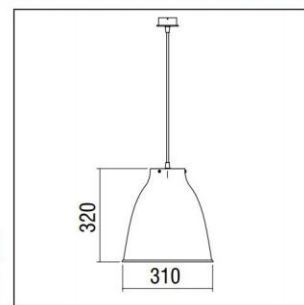

ERATO

ERATO $\varnothing$ 190 Hook

CE	F	⊕	IP 20
CFL TUBE			
E27			

- Version for CFL/E27.
- 2m suspension cable, adjustable.
- Hook finish.
- Aluminium rosette $\varnothing$ 70mm.

Code	Description	Kg
87610	Erato Suspension Flat $\varnothing$190	0,260
80741	Erato Reflector $\varnothing$190	0,350

ERATO $\varnothing$ 310 Flat

CE	F	⊕	IP 20
CFL TUBE			
E27			

- Version for CFL/E27.
- 2m suspension cable, adjustable.
- Flat finish.
- Aluminium rosette $\varnothing$ 70mm.

Code	Description	Kg
87605	Erato Suspension Flat $\varnothing$310	0,260
80734	Erato Reflector $\varnothing$310	0,450

ERATO $\varnothing$ 310 Hook

CE	F	⊕	IP 20
CFL TUBE			
E27			

- Version for CFL/E27.
- 2m suspension cable, adjustable.
- Hook finish.
- Aluminium rosette $\varnothing$ 70mm.

Code	Description	Kg
87606	Erato Suspension Hook $\varnothing$310	0,300
80734	Erato Reflector $\varnothing$310	0,450

ERATO $\varnothing$ 410 Flat

CE	F	⊕	IP 20
CFL TUBE			
E27			

- Version for CFL/E27.
- 2m suspension cable, adjustable.
- Flat finish.
- Aluminium rosette $\varnothing$ 70mm.

Code	Description	Kg
87607	Erato Suspension Flat $\varnothing$410	0,260
80735	Erato Reflector $\varnothing$410	1,050

ERATO $\varnothing$ 410 Hook

CE	F	⊕	IP 20
CFL TUBE			
E27			

- Version for CFL/E27.
- 2m suspension cable, adjustable.
- Hook finish.
- Aluminium rosette $\varnothing$ 70mm.

Code	Description	Kg
87608	Erato Suspension Hook $\varnothing$410	0,300
80735	Erato Reflector $\varnothing$410	1,050

Colour Codes:

0 Colours 1 White 2 Titan 3 Black