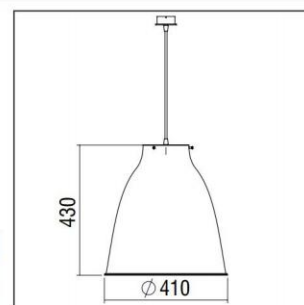

ERATO

ERATO $\varnothing$ 190 Hook

CE	F	⊕	IP 20
CFL TUBE			
E27			

- Version for CFL/E27.
- 2m suspension cable, adjustable.
- Hook finish.
- Aluminium rosette $\varnothing$ 70mm.

Code	Description	Kg
87610	Erato Suspension Flat $\varnothing$190	0,260
80741	Erato Reflector $\varnothing$190	0,350

ERATO $\varnothing$ 310 Flat

CE	F	⊕	IP 20
CFL TUBE			
E27			

- Version for CFL/E27.
- 2m suspension cable, adjustable.
- Flat finish.
- Aluminium rosette $\varnothing$ 70mm.

Code	Description	Kg
87605	Erato Suspension Flat $\varnothing$310	0,260
80734	Erato Reflector $\varnothing$310	0,450

ERATO $\varnothing$ 310 Hook

CE	F	⊕	IP 20
CFL TUBE			
E27			

- Version for CFL/E27.
- 2m suspension cable, adjustable.
- Hook finish.
- Aluminium rosette $\varnothing$ 70mm.

Code	Description	Kg
87606	Erato Suspension Hook $\varnothing$310	0,300
80734	Erato Reflector $\varnothing$310	0,450

ERATO $\varnothing$ 410 Flat

CE	F	⊕	IP 20
CFL TUBE			
E27			

- Version for CFL/E27.
- 2m suspension cable, adjustable.
- Flat finish.
- Aluminium rosette $\varnothing$ 70mm.

Code	Description	Kg
87607	Erato Suspension Flat $\varnothing$410	0,260
80735	Erato Reflector $\varnothing$410	1,050

ERATO $\varnothing$ 410 Hook

CE	F	⊕	IP 20
CFL TUBE			
E27			

- Version for CFL/E27.
- 2m suspension cable, adjustable.
- Hook finish.
- Aluminium rosette $\varnothing$ 70mm.

Code	Description	Kg
87608	Erato Suspension Hook $\varnothing$410	0,300
80735	Erato Reflector $\varnothing$410	1,050

Colour Codes:

0 Colours 1 White 2 Titan 3 Black