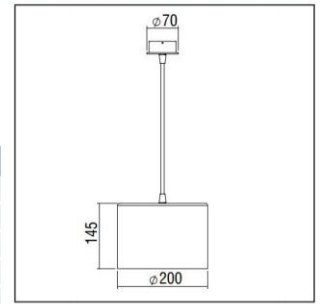

Code	Description	Kg
87301	CUPOLA PICCOLA 1x max.100W/E27	0,340

CUPOLA PICCOLA BODY G12

CE	F	⊕	IP 20
HQI			
G12			

- Version for G12.
- 1m suspension cable, adjustable.
- Flat finish.
- Aluminium rosette $\varnothing 148$ mm.

Code	Description	Kg
87302	CUPOLA PICCOLA 1x 35W/G12	0,680

CUPOLA PICCOLA ALUMINIUM REFLECTOR

- Version for E27, G12.

Code	Description	Kg
80732	Cupola Reflector $\varnothing 315$	0,420

CUPOLA PICCOLA PRISMATIC REFLECTOR

- Version for E27, G12.

Code	Description	Kg
807301	Cupola Reflector $\varnothing 315$	0,410

Colour Codes:

0 Colours 1 White 2 Titan 3 Black 9 Anodized

CUPOLA

CUPOLA GRANDE BODY

- Version for E27, G12, LED.
- 1m suspension cable, adjustable.
- Flat finish.
- Aluminium rosette \varnothing 70mm.

Code	Description	Kg
87303	CUPOLA GRANDE 1x max.250W/E27	0,800
87304	CUPOLA GRANDE 1x 70W/HIT-TC-CE/G12	1,900
87305	CUPOLA GRANDE 1x 150W/HIT-TC-CE/G12	2,460
87307	CUPOLA GRANDE 1x22W LED Warm	1,080
87308	CUPOLA GRANDE 1x22W LED Neutral	1,180