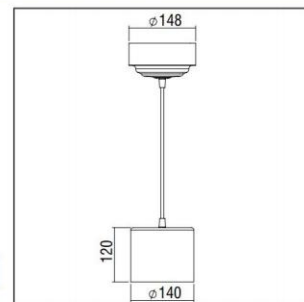

Upon request

- Textile cord in red colour.

CUPOLA

CUPOLA PICCOLA BODY E27

CE	F	⊕	IP 20
CFL TUBE			
E27			

- Version for E27.
- 1m suspension cable, adjustable.
- Flat finish.
- Aluminium rosette $\varnothing 70$ mm.

Code	Description	Kg
87301	CUPOLA PICCOLA 1x max.100W/E27	0,340

CUPOLA PICCOLA BODY G12

CE	F	⊕	IP 20
HQI			
G12			

- Version for G12.
- 1m suspension cable, adjustable.
- Flat finish.
- Aluminium rosette $\varnothing 148$ mm.

Code	Description	Kg
87302	CUPOLA PICCOLA 1x 35W/G12	0,680

CUPOLA PICCOLA ALUMINIUM REFLECTOR

- Version for E27, G12.

Code	Description	Kg
80732	Cupola Reflector $\varnothing 315$	0,420

CUPOLA PICCOLA PRISMATIC REFLECTOR

- Version for E27, G12.

Code	Description	Kg
807301	Cupola Reflector $\varnothing 315$	0,410

Colour Codes:

0 Colours 1 White 2 Titan 3 Black 9 Anodized

CUPOLA

CUPOLA GRANDE BODY

- Version for E27, G12, LED.
- 1m suspension cable, adjustable.
- Flat finish.
- Aluminium rosette \varnothing 70mm.