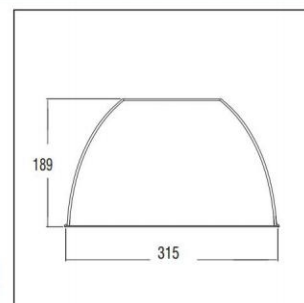

Code	Description	Kg
87301	CUPOLA PICCOLA 1x max.100W/E27	0,340

CUPOLA PICCOLA BODY G12

CE	F	⊕	IP 20
HQI			
G12			

- Version for G12.
- 1m suspension cable, adjustable.
- Flat finish.
- Aluminium rosette $\varnothing 148$ mm.

Code	Description	Kg
87302	CUPOLA PICCOLA 1x 35W/G12	0,680

CUPOLA PICCOLA ALUMINIUM REFLECTOR

- Version for E27, G12.

Code	Description	Kg
80732	Cupola Reflector $\varnothing 315$	0,420

CUPOLA PICCOLA PRISMATIC REFLECTOR

- Version for E27, G12.

Code	Description	Kg
807301	Cupola Reflector $\varnothing 315$	0,410

Colour Codes:

0 Colours 1 White 2 Titan 3 Black 9 Anodized

CUPOLA

CUPOLA GRANDE BODY

- Version for E27, G12, LED.
- 1m suspension cable, adjustable.
- Flat finish.
- Aluminium rosette \varnothing 70mm.