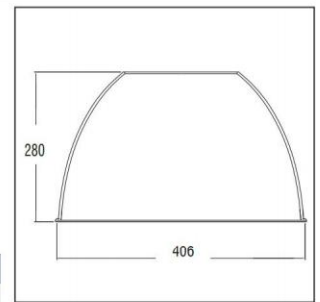

Colour Codes:

0 Colours 1 White 2 Titan 3 Black 9 Anodized