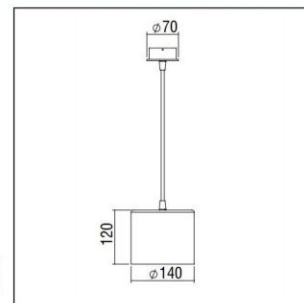

Upon request

- Textile cord in red colour.

CUPOLA

CUPOLA PICCOLA BODY E27

CE	F	⊕	IP 20
CFL TUBE			
E27			

- Version for E27.
- 1m suspension cable, adjustable.
- Flat finish.
- Aluminium rosette $\varnothing 70$ mm.

Code	Description	Kg
87301	CUPOLA PICCOLA 1x max.100W/E27	0,340

CUPOLA PICCOLA BODY G12

CE	F	⊕	IP 20
HQI			
G12			

- Version for G12.
- 1m suspension cable, adjustable.
- Flat finish.
- Aluminium rosette $\varnothing 148$ mm.

Code	Description	Kg
87302	CUPOLA PICCOLA 1x 35W/G12	0,680

CUPOLA PICCOLA ALUMINIUM REFLECTOR

- Version for E27, G12.

Code	Description	Kg
80732	Cupola Reflector $\varnothing 315$	0,420

CUPOLA PICCOLA PRISMATIC REFLECTOR

- Version for E27, G12.

Code	Description	Kg
807301	Cupola Reflector $\varnothing 315$	0,410

Colour Codes:

0 Colours 1 White 2 Titan 3 Black 9 Anodized

CUPOLA

CUPOLA GRANDE BODY

- Version for E27, G12, LED.
- 1m suspension cable, adjustable.
- Flat finish.
- Aluminium rosette \varnothing 70mm.