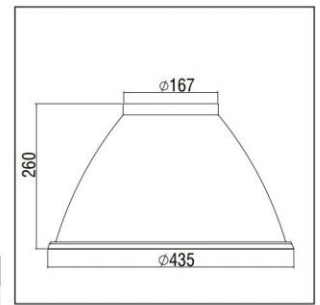

CUPOLA

CUPOLA GRANDE BODY

- Version for E27, G12, LED.
- 1m suspension cable, adjustable.
- Flat finish.
- Aluminium rosette $\varnothing$ 70mm.

Code	Description	Kg
87303	CUPOLA GRANDE 1x max.250W/E27	0,800
87304	CUPOLA GRANDE 1x 70W/HIT-TC-CE/G12	1,900
87305	CUPOLA GRANDE 1x 150W/HIT-TC-CE/G12	2,460
87307	CUPOLA GRANDE 1x22W LED Warm	1,080
87308	CUPOLA GRANDE 1x22W LED Neutral	1,180

CUPOLA GRANDE ALUMINIUM REFLECTOR

- Version for E27, G12, LED.

Code	Description	Kg
80733	Cupola Reflector $\varnothing$435	0,590

CUPOLA GRANDE PRISMATIC REFLECTOR

- Version for E27, G12, LED.

Code	Description	Kg
807302	Cupola Reflector $\varnothing$406	0,580

Colour Codes:

0 Colours 1 White 2 Titan 3 Black 9 Anodized