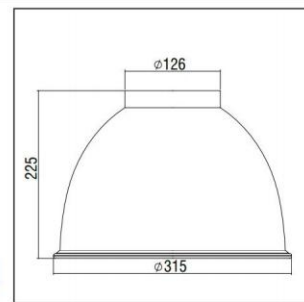

Code	Description	Kg
87301	CUPOLA PICCOLA 1x max.100W/E27	0,340

CUPOLA PICCOLA BODY G12

CE	F	⊕	IP 20
HQI			
G12			

- Version for G12.
- 1m suspension cable, adjustable.
- Flat finish.
- Aluminium rosette $\varnothing 148$ mm.

Code	Description	Kg
87302	CUPOLA PICCOLA 1x 35W/G12	0,680

CUPOLA PICCOLA ALUMINIUM REFLECTOR

- Version for E27, G12.

Code	Description	Kg
80732	Cupola Reflector $\varnothing 315$	0,420

CUPOLA PICCOLA PRISMATIC REFLECTOR

- Version for E27, G12.

Code	Description	Kg
807301	Cupola Reflector $\varnothing 315$	0,410

Colour Codes:

0 Colours 1 White 2 Titan 3 Black 9 Anodized

CUPOLA

CUPOLA GRANDE BODY

- Version for E27, G12, LED.
- 1m suspension cable, adjustable.
- Flat finish.
- Aluminium rosette \varnothing 70mm.