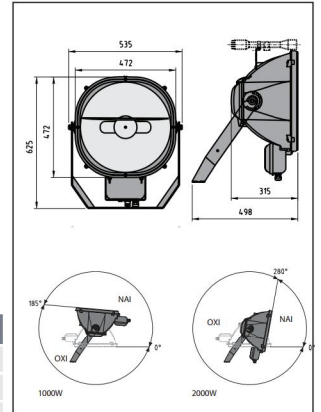

LIGHTMASTER ONE 2000

LIGHTMASTER 2000 - Symmetrical

- High intensity circular reflector (with baffle to avoid the direct glare), type C1, C2, C3, C4, C5, C6 for short arc lamps.

Code	Description
FA75081	FLOODLIGHT LIGHTMASTER ONE 2000 / K12s-36 (short arc) 75081 R1 (empty with ignitor)
FA75082	FLOODLIGHT LIGHTMASTER ONE 2000 / K12s-36 (short arc) 75082 R2 (empty with ignitor)
FA75083	FLOODLIGHT LIGHTMASTER ONE 2000 / K12s-36 (short arc) 75083 R3 (empty with ignitor)
FA75084	FLOODLIGHT LIGHTMASTER ONE 2000 / K12s-36 (short arc) 75084 R4 (empty with ignitor)
FA75085	FLOODLIGHT LIGHTMASTER ONE 2000 / K12s-36 (short arc) 75085 R5 (empty with ignitor)
FA75086	FLOODLIGHT LIGHTMASTER ONE 2000 / K12s-36 (short arc) 75086 R6 (empty with ignitor)
FA75087	FLOODLIGHT LIGHTMASTER ONE 2000 / K12s-36 (short arc) 75087 R7 (empty with ignitor)
FA75088	FLOODLIGHT LIGHTMASTER ONE 2000 / K12s-36 (short arc) 75088 R8 (empty with ignitor)
FA75089	FLOODLIGHT LIGHTMASTER ONE 2000 / K12s-36 (short arc) 75089 R9 (empty with ignitor)