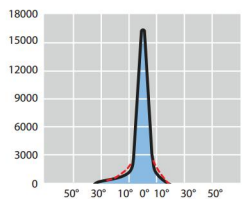

MD 2000W ad arco corto Osram