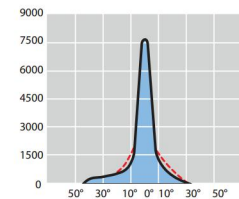

2000W HIT-DE / K12s-36: OSRAM (short arc) HQI-TS 2000/D/S

Note: The preceding luminaires are also available in **class II**.

MD 2000W ad arco corto Osram

MD 2000W ad arco corto Osram

MD 2000W ad arco corto Osram