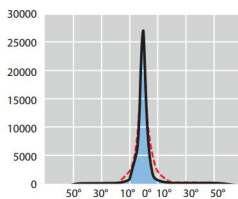

MD 2000W ad arco corto Philips