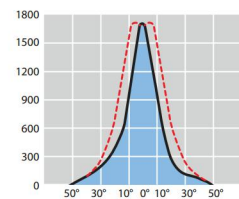

MD 2000W ad arco corto Osram