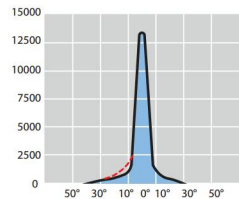

MD 2000W ad arco corto Osram