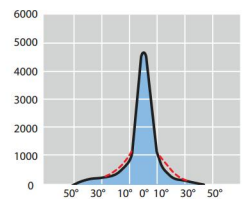

MD 2000W ad arco corto Osram