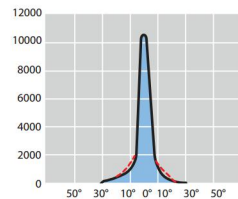

2000W HIT-DE / K12s-36: OSRAM (short arc) HQI-TS 2000/D/S

Note: The preceding luminaires are also available in **class II**.

MD 2000W ad arco corto Osram

MD 2000W ad arco corto Osram

MD 2000W ad arco corto Osram