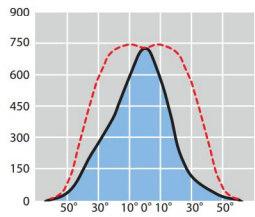

LIGHTMASTER 2000

LIGHTMASTER 2000 - Symmetrical

- Symmetrical reflector (with baffle to avoid the direct glare), peened for wide beam and specular for narrow beam, from anodised high purity aluminum.

2000W HIT-DE  
 LIGHTMASTER 2000 Symmetrical Wide beam