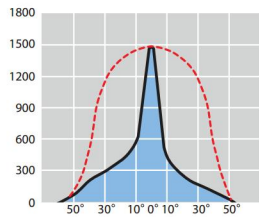

2000W HIT-DE
LIGHTMASTER 2000 Symmetrical Narrow beam