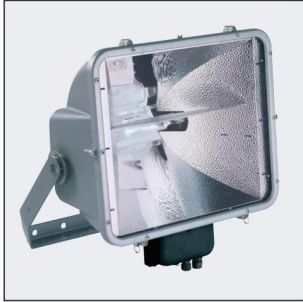

LIGHTMASTER 2000

LIGHTMASTER 2000 - Symmetrical

- Symmetrical reflector (with baffle to avoid the direct glare), peened for wide beam and specular for narrow beam, from anodised high purity aluminum.

2000W HIT-DE  
 LIGHTMASTER 2000 Symmetrical Wide beam

Code	Description
<b>Wide beam</b>	
FA70012	FLOODLIGHT LIGHTMASTER 2000 SYM / K12s-36 (short arc OSRAM) 70012 (empty with ignitor)
FA70015	FLOODLIGHT LIGHTMASTER 2000 SYM / K12s-36 (long arc OSRAM) 70015 (empty with ignitor)
FA70018	FLOODLIGHT LIGHTMASTER 2000 SYM / X528 (long arc PHILIPS) 70018 (empty with ignitor)
<b>Narrow beam</b>	
FA70011	FLOODLIGHT LIGHTMASTER 2000 SYM / K12s-36 (short arc OSRAM) 70011 (empty with ignitor)
FA70014	FLOODLIGHT LIGHTMASTER 2000 SYM / K12s-36 (long arc OSRAM) 70014 (empty with ignitor)
FA70017	FLOODLIGHT LIGHTMASTER 2000 SYM / X528 (long arc PHILIPS) 70017 (empty with ignitor)

2000W HIT-DE  
 LIGHTMASTER 2000 Symmetrical Narrow beam