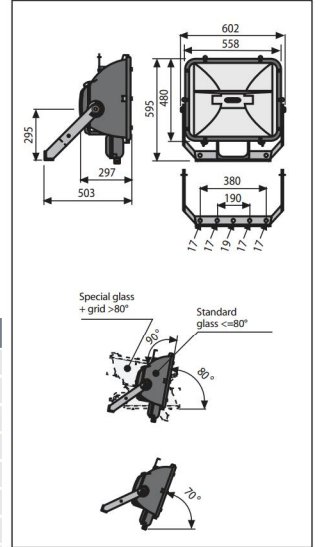

LIGHTMASTER 2000

LIGHTMASTER 2000 - Symmetrical

- Symmetrical reflector (with baffle to avoid the direct glare), peened for wide beam and specular for narrow beam, from anodised high purity aluminum.

2000W HIT-DE  
 LIGHTMASTER 2000 Symmetrical Wide beam