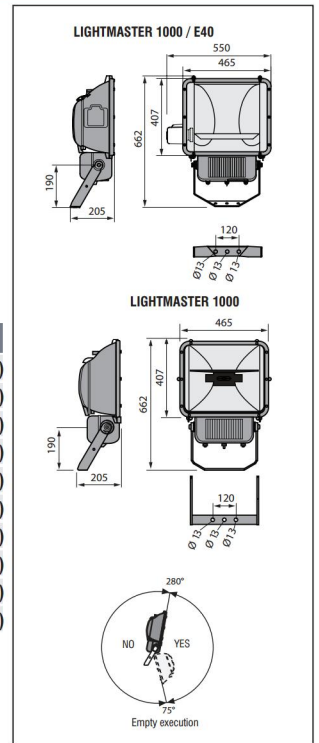

Description	Type	Conventional ballast and capacitor	
		CODE	
For metal halide lamp			
1x1000W HIT / E40, HIT-DE / K12s-36 Osram, HIT-DE / X528 Philips	CONTROL GEAR (in aluminium base)	701112	
1x1000W HIT / E40, HIT-DE / K12s-36 Osram, HIT-DE / X528 Philips	CONTROL GEAR (in waterproof gear box)	701110	
For high pressure sodium lamp			
1x1000W HST / E40	CONTROL GEAR (in aluminium base)	701116	
1x1000W HST / E40	CONTROL GEAR (in waterproof gear box)	701114