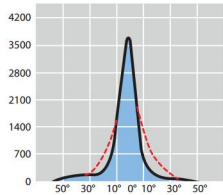

1000W HIT-DE / K12s-36
short arc
LIGHTMASTER 1000
Circular C1

1000W HIT / E40
LIGHTMASTER 1000 E40
Circular

Code	Description
FA70839	FLOODLIGHT LIGHTMASTER 1000 CIRC - HIT or HST / E40 70839 (empty with ignitor)
FA70581	FLOODLIGHT LIGHTMASTER 1000 CIRC - K12s-36 Osram 70581 C1 (empty with ignitor)
FA70582	FLOODLIGHT LIGHTMASTER 1000 CIRC - K12s-36 Osram 70582 C2 (empty with ignitor)
FA70583	FLOODLIGHT LIGHTMASTER 1000 CIRC - K12s-36 Osram 70583 C3 (empty with ignitor)
FA70584	FLOODLIGHT LIGHTMASTER 1000 CIRC - K12s-36 Osram 70584 C4 (empty with ignitor)
FA70585	FLOODLIGHT LIGHTMASTER 1000 CIRC - K12s-36 Osram 70585 C5 (empty with ignitor)
FA70592	FLOODLIGHT LIGHTMASTER 1000 CIRC - X528 Philips 70592 C2 (empty with ignitor)
FA70593	FLOODLIGHT LIGHTMASTER 1000 CIRC - X528 Philips 70593 C3 (empty with ignitor)
FA70594	FLOODLIGHT LIGHTMASTER 1000 CIRC - X528 Philips 70594 C4 (empty with ignitor)
FA70595	FLOODLIGHT LIGHTMASTER 1000 CIRC - X528 Philips 70595 C5 (empty with ignitor)