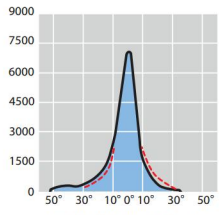

FLOODLIGHTS

LIGHTMASTER 1000

LIGHTMASTER 1000 - Circular

CE	F	IP 66	
HIT	HST	HIT-DE	HIT-DE
OSRAM HQI-T/HQI-F	OSRAM NAV-T	OSRAM HQI-TS / K12s-36	PHILIPS MHN-LA / X528

- High intensity circular reflector, type C1, C2, C3, C4, C5 (with baffle to avoid the direct glare), from anodised high purity aluminium.

1000W HIT-DE / K12s-36
short arc
LIGHTMASTER 1000
Circular C1

1000W HIT / E40
LIGHTMASTER 1000 E40
Circular

Code	Description
FA70839	FLOODLIGHT LIGHTMASTER 1000 CIRC - HIT or HST / E40 70839 (empty with ignitor)
FA70581	FLOODLIGHT LIGHTMASTER 1000 CIRC - K12s-36 Osram 70581 C1 (empty with ignitor)
FA70582	FLOODLIGHT LIGHTMASTER 1000 CIRC - K12s-36 Osram 70582 C2 (empty with ignitor)
FA70583	FLOODLIGHT LIGHTMASTER 1000 CIRC - K12s-36 Osram 70583 C3 (empty with ignitor)
FA70584	FLOODLIGHT LIGHTMASTER 1000 CIRC - K12s-36 Osram 70584 C4 (empty with ignitor)
FA70585	FLOODLIGHT LIGHTMASTER 1000 CIRC - K12s-36 Osram 70585 C5 (empty with ignitor)
FA70592	FLOODLIGHT LIGHTMASTER 1000 CIRC - X528 Philips 70592 C2 (empty with ignitor)
FA70593	FLOODLIGHT LIGHTMASTER 1000 CIRC - X528 Philips 70593 C3 (empty with ignitor)
FA70594	FLOODLIGHT LIGHTMASTER 1000 CIRC - X528 Philips 70594 C4 (empty with ignitor)
FA70595	FLOODLIGHT LIGHTMASTER 1000 CIRC - X528 Philips 70595 C5 (empty with ignitor)