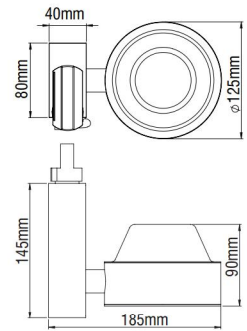

ERMIS

ERMIS - QR111

- Version for QR111/G53 and LED R111/G53.
- Aluminium body.
- With Universal adapter for mounting on 3-phase track.
- With point outlet for surface-mounted installation.

Code	Description	Kg
89399	ERMIS QR111/G53 max. 60W Track	0,650
89409	ERMIS LED R111/G53 12W Track	0,650
89479	ERMIS QR111/G53 max. 60W Ceiling	0,650
89489	ERMIS LED R111/G53 12W Ceiling	0,650