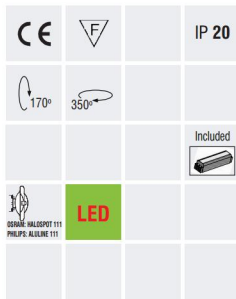

Technical Features

- Aluminium body, painted electrostatically in selected colour.
- With Universal adapter for mounting on 3-phase track.
- Connection for operation on 230V-50/60Hz with electronic ballast.

Upon request

- Connection for operation with electronic dimmable ballast.

CREA 1

CREA 1 - QR111

- Version for QR111/G53 or LED R111/G53.
- Aluminium body.
- With Universal adapter for mounting on 3-phase track.