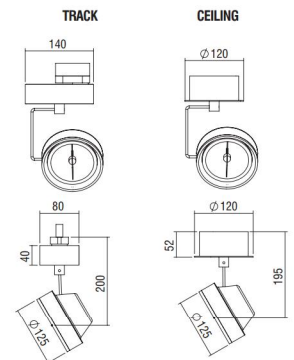

- Version for QR111/G53 or LED R111/G53.
- Aluminium body.
- With Universal adapter for mounting on 3-phase track.

Code	Description	Kg
89509	CREA 1 TRACK 1x max.70W QR111/G53	0,700
89519	CREA 1 CEILING 1x max.70W QR111/G53	0,800
89549	CREA 1 TRACK 1x LED R111/G53	0,700
89559	CREA 1 CEILING 1x LED R111/G53	0,800