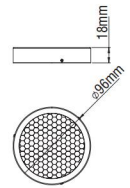

**CLUB 1 - ACCESSORIES**

**HONEYCOMB LOUVRE Ø90**

CE	▽		

- Aluminium external ring.
- Honeycomb louvre.

Code	Description
80913	Honeycomb Louvre Ø90

**OVAL OUTLINE LENS Ø90**

CE	▽		

- Aluminium external ring.
- Glass oval outline lens.