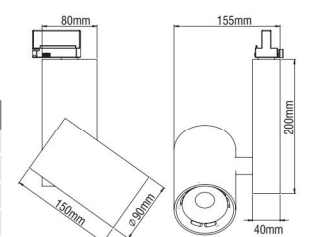

CLUB

CLUB 1 - LED

- Version for LED CHIP.
- Aluminium body.
- High pure aluminium reflectors in Spot, Medium, Wide versions.
- With Universal adapter for mounting on 3-phase track.
- With point outlet for surface-mounted installation.
- Efficiency:
  - 22W: 4000 K: 2440 Lumen, CRI: min. 80
  - 22W: 3000 K: 2331 Lumen, CRI: min. 80
  - 30W: 4000 K: 3290 Lumen, CRI: min. 80
  - 30W: 3000 K: 3143 Lumen, CRI: min. 80
- Maximum: 111 Lm/W

Code	Description	Kg
89330	CLUB1 22W Track	1,250
89340	CLUB1 22W Ceiling	1,300
89331	CLUB1 30W Track	1,250
89341	CLUB1 30W Ceiling	1,300

CE	F	IP 20
170°	350°	
LED	ta 25°C	Included

CLUB 1 LEVEL - LED

- Version for LED CHIP.
- Aluminium body.
- High pure aluminium reflectors in Spot, Medium, Wide versions.
- With Universal adapter for mounting on 3-phase track.
- With point outlet for surface-mounted installation.
- Efficiency:
  - 22W: 4000 K: 2440 Lumen, CRI: min. 80
  - 22W: 3000 K: 2331 Lumen, CRI: min. 80
  - 30W: 4000 K: 3290 Lumen, CRI: min. 80
  - 30W: 3000 K: 3143 Lumen, CRI: min. 80
- Maximum: 111 Lm/W

Code	Description	Kg
89680	CLUB1 LEVEL 22W Track	1,250
89690	CLUB1 LEVEL 22W Ceiling	1,300
89681	CLUB1 LEVEL 30W Track	1,250
89691	CLUB1 LEVEL 30W Ceiling	1,300

CE	F	IP 20
170°	350°	
LED	ta 25°C	Included

CLUB 1 - LED SUN

- Version for LED CHIP.
- Aluminium body.
- High efficiency LED lens.
- With Universal adapter for mounting on 3-phase track.
- With point outlet for surface-mounted installation.
- Efficiency:
  - 22W: 4000 K: 2440 Lumen, CRI: min. 80
  - 22W: 3000 K: 2331 Lumen, CRI: min. 80
  - 30W: 4000 K: 3290 Lumen, CRI: min. 80
  - 30W: 3000 K: 3143 Lumen, CRI: min. 80
- Maximum: 111 Lm/W

Code	Description	Kg
89332	CLUB1 Sun 22W Track	1,250
89342	CLUB1 Sun 22W Ceiling	1,300
89333	CLUB1 Sun 30W Track	1,250
89343	CLUB1 Sun 30W Ceiling	1,300

CE	F	IP 20
170°	350°	
LED	ta 25°C	Included