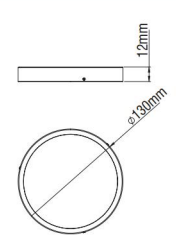

OVAL OUTLINE LENS Ø125

CE	▽		

- Aluminium external ring.
- Glass oval outline lens.

Code	Description
80922	Oval Outline lens Ø125

SOFT OUTLINE LENS Ø125

CE	▽		

- Aluminium external ring.
- Glass soft outline lens.

Code	Description
80921	Soft Outline Lens Ø125

ANTI-GLARE BLADES Ø125

CE	▽		

- Aluminium external ring.
- Anti-glare blades.

Code	Description
80924	Anti-glare Blades Ø125

**SPOTLIGHT**

**TRACK or CEILING**

**CLUB**