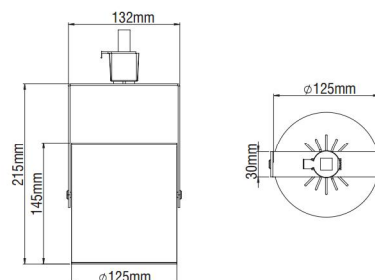

- Version for QR111/G53, LED R111/GU10.
- Aluminium body.
- With Universal adapter for mounting on 3-phase track.

Code	Description	Kg
89840	CLUB2 SHORT LED R111 / GU10	1,200
89849	CLUB2 SHORT QR111/G53 max. 60W	1,200

CE	F	IP 20
180°	350°	
		Included
OSRAM HALOSPOT 111 PHILIPS AALINE 111		
LED