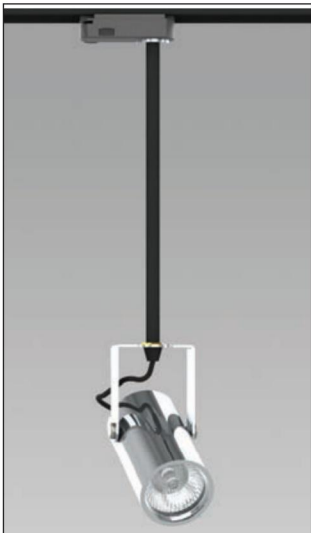

CLUB 60 S - GU10