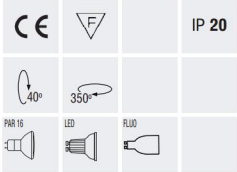

SPOTLIGHT

TRACK or CEILING

CLUB

CLUB 60 - GU10

- Version for PAR16/GU10.
- Aluminium body.
- With Universal adapter for mounting on 3-phase track.
- With point outlet for surface-mounted installation.

Code	Description	Kg
89240	CLUB 60 Track 1x max. 50W / GU10	0,300
89250	CLUB 60 Ceiling 1x max. 50W / GU10	0,350

CLUB 60 S - GU10

- Version for PAR16/GU10.
- Aluminium body.
- With Universal adapter for mounting on 3-phase track.
- With point outlet for surface-mounted installation.

Code	Description	Kg
89241	CLUB 60 S Track 1x max. 50W / GU10 30cm	0,400
89251	CLUB 60 S Ceiling 1x max. 50W / GU10 30cm	0,450
89242	CLUB 60 S Track 1x max. 50W / GU10 60cm	0,430
89252	CLUB 60 S Ceiling 1x max. 50W / GU10 60cm	0,480
89243	CLUB 60 S Track 1x max. 50W / GU10 100cm	0,460
89253	CLUB 60 S Ceiling 1x max. 50W / GU10 100cm	0,510

CLUB MINI - LED CHIP

- Version for LED CHIP.
- Aluminium body.
- Lens in Spot, Medium, Wide versions.
- Reflector in Medium version.
- With Universal adapter for mounting on 3-phase track.
- With point outlet for surface-mounted installation.
- 7W power consumption driven at 500mA.
- Efficiency:
  - 7W: 4000 K: 510 Lumen, CRI: min. 80
  - 7W: 3000 K: 485 Lumen, CRI: min. 80
  - Maximum: 102 Lm/W

Code	Description	Kg
89210	CLUB MINI 7W Track	0,500
89220	CLUB MINI 7W Ceiling	0,550
89211	CLUB MINI 7W Reflector Track	0,500
89221	CLUB MINI 7W Reflector Ceiling	0,550