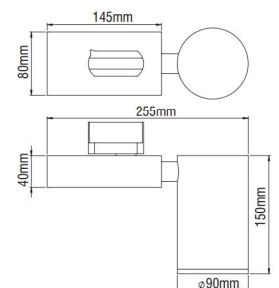

Code	Description	Kg
89241	CLUB 60 S Track 1x max. 50W / GU10 30cm	0,400
89251	CLUB 60 S Ceiling 1x max. 50W / GU10 30cm	0,450
89242	CLUB 60 S Track 1x max. 50W / GU10 60cm	0,430
89252	CLUB 60 S Ceiling 1x max. 50W / GU10 60cm	0,480
89243	CLUB 60 S Track 1x max. 50W / GU10 100cm	0,460
89253	CLUB 60 S Ceiling 1x max. 50W / GU10 100cm	0,510

Code	Description	Kg
89330	CLUB1 22W Track	1,250
89340	CLUB1 22W Ceiling	1,300
89331	CLUB1 30W Track	1,250
89341	CLUB1 30W Ceiling	1,300

CE	F	IP 20
170°	350°	
LED	ta 25°C	Included

**CLUB 1 LEVEL - LED**

- Version for LED CHIP.
- Aluminium body.
- High pure aluminium reflectors in Spot, Medium, Wide versions.
- With Universal adapter for mounting on 3-phase track.
- With point outlet for surface-mounted installation.
- Efficiency:
  - 22W: 4000 K: 2440 Lumen, CRI: min. 80
  - 22W: 3000 K: 2331 Lumen, CRI: min. 80
  - 30W: 4000 K: 3290 Lumen, CRI: min. 80
  - 30W: 3000 K: 3143 Lumen, CRI: min. 80
- Maximum: 111 Lm/W

Code	Description	Kg
89680	CLUB1 LEVEL 22W Track	1,250
89690	CLUB1 LEVEL 22W Ceiling	1,300
89681	CLUB1 LEVEL 30W Track	1,250
89691	CLUB1 LEVEL 30W Ceiling	1,300

CE	F	IP 20
170°	350°	
LED	ta 25°C	Included