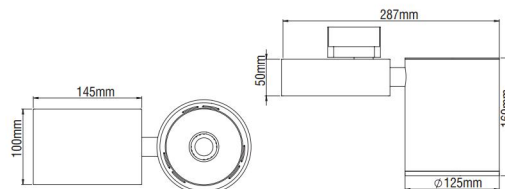

Code	Description	Kg
89817	CLUB2 LEVEL 35W HI-PAR 111 / GX8,5	1,500
89818	CLUB2 LEVEL 70W HI-PAR 111 / GX8,5	1,500
89810	CLUB2 LEVEL LED R111 / GU10	1,500
89819	CLUB2 LEVEL QR111/G53 max. 60W	1,500

CE	F	IP 20
90°	350°	
		Included
OSRAM HALOSPOT 111 PHILIPS AALINE 111	OSRAM HCL-R 111 PHILIPS COM-R 111	
LED		