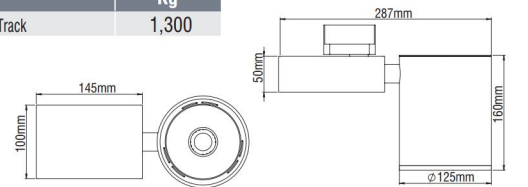

Code	Description	Kg
89890	CLUB2 LEVEL 43W Track	1,300