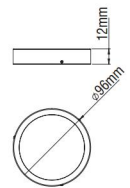

CLUB 1 - ACCESSORIES

HONEYCOMB LOUVRE Ø90

CE	▽		

- Aluminium external ring.
- Honeycomb louvre.

Code	Description
80913	Honeycomb Louvre Ø90

OVAL OUTLINE LENS Ø90

CE	▽		

- Aluminium external ring.
- Glass oval outline lens.

Code	Description
80912	Oval Outline lens Ø90

SOFT OUTLINE LENS Ø90

CE	▽		

- Aluminium external ring.
- Glass soft outline lens.

Code	Description
80911	Soft Outline Lens Ø90

ANTI-GLARE BLADES Ø90

CE	▽		

- Aluminium external ring.
- Anti-glare blades.

Code	Description
80914	Anti-glare Blades Ø90