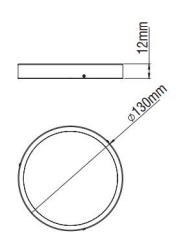

## Colour Codes:

0 Colours 1 White 2 Titan 3 Black 4 Chrome 5 matt Alum.

CLUB 2 - ACCESSORIES

HONEYCOMB LOUVRE Ø125

CE	▽		

- Aluminium external ring.
- Honeycomb louvre.

Code	Description
80923	Honeycomb Louvre Ø125

OVAL OUTLINE LENS Ø125

CE	▽		

- Aluminium external ring.
- Glass oval outline lens.

Code	Description
80922	Oval Outline lens Ø125

SOFT OUTLINE LENS Ø125

CE	▽		

- Aluminium external ring.
- Glass soft outline lens.