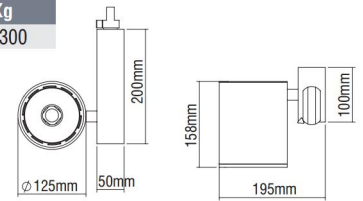

Code	Description	Kg
89350	CLUB2 43W Track	1,300