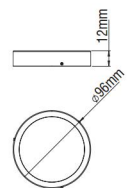

Code	Description
80912	Oval Outline lens Ø90

**SOFT OUTLINE LENS Ø90**

CE	▽		

- Aluminium external ring.
- Glass soft outline lens.

Code	Description
80911	Soft Outline Lens Ø90

**ANTI-GLARE BLADES Ø90**

CE	▽		