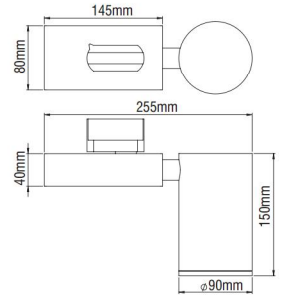

SPOTLIGHT

CLUB

CLUB 1 LEVEL - LED SUN

- Version for LED CHIP.
- Aluminium body.
- High efficiency LED lens.
- With Universal adapter for mounting on 3-phase track.
- With point outlet for surface-mounted installation.
- Efficiency: 22W: 4000 K: 2440 Lumen, CRI: min. 80
  22W: 3000 K: 2331 Lumen, CRI: min. 80
  30W: 4000 K: 3290 Lumen, CRI: min. 80
  30W: 3000 K: 3143 Lumen, CRI: min. 80
- Maximum: 111 Lm/W

Code	Description	Kg
89700	CLUB1 LEVEL Sun 22W Track	1,250
89760	CLUB1 LEVEL Sun 22W Ceiling	1,300
89701	CLUB1 LEVEL Sun 30W Track	1,250
89761	CLUB1 LEVEL Sun 30W Ceiling	1,300

CLUB 1 SHORT - LED

- Version for LED CHIP.
- Aluminium body.
- High pure aluminium reflectors in Spot, Medium, Wide versions.
- With Universal adapter for mounting on 3-phase track.
- With point outlet for surface-mounted installation.
- Efficiency: 10W: 4000 K: 950 Lumen, CRI: min. 80
  10W: 3000 K: 900 Lumen, CRI: min. 80
  15W: 4000 K: 1425 Lumen, CRI: min. 80
  15W: 3000 K: 1350 Lumen, CRI: min. 80
  20W: 4000 K: 1900 Lumen, CRI: min. 80
  20W: 3000 K: 1800 Lumen, CRI: min. 80
- Maximum: 95 Lm/W

Code	Description	Kg
89960	CLUB1 SHORT 10W/230V Track	1,000
89961	CLUB1 SHORT 10W/230V Ceiling	1,000
89970	CLUB1 SHORT 15W/230V Track	1,000
89971	CLUB1 SHORT 15W/230V Ceiling	1,000
89980	CLUB1 SHORT 20W/230V Track	1,000
89981	CLUB1 SHORT 20W/230V Ceiling	1,000