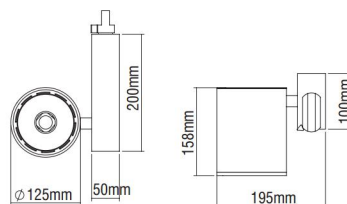

- Version for QR111/G53, HI-PAR111/GX8,5, LED R111/GU10.
- Aluminium body.
- With Universal adapter for mounting on 3-phase track.

Code	Description	Kg
89367	CLUB2 35W HI-PAR 111 / GX8,5	1,500
89368	CLUB2 70W HI-PAR 111 / GX8,5	1,500
89360	CLUB2 LED R111 / GU10	1,500
89369	CLUB2 QR111/G53 max. 60W	1,500

CE	F	IP 20
170°	350°	
		Included
OSRAM HALOSPOT 111 PHILIPS AALINE 111	OSRAM HCL-R 111 PHILIPS COM-R 111	
LED