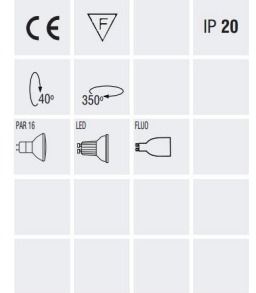

- Version for PAR16/GU10.
- Aluminium body.
- With Universal adapter for mounting on 3-phase track.
- With point outlet for surface-mounted installation.