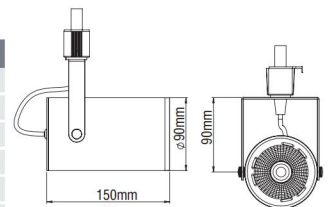

SPOTLIGHT

CLUB

CLUB 1 LEVEL - LED SUN

- Version for LED CHIP.
- Aluminium body.
- High efficiency LED lens.
- With Universal adapter for mounting on 3-phase track.
- With point outlet for surface-mounted installation.
- Efficiency: 22W: 4000 K: 2440 Lumen, CRI: min. 80
  22W: 3000 K: 2331 Lumen, CRI: min. 80
  30W: 4000 K: 3290 Lumen, CRI: min. 80
  30W: 3000 K: 3143 Lumen, CRI: min. 80
- Maximum: 111 Lm/W

Code	Description	Kg
89700	CLUB1 LEVEL Sun 22W Track	1,250
89760	CLUB1 LEVEL Sun 22W Ceiling	1,300
89701	CLUB1 LEVEL Sun 30W Track	1,250
89761	CLUB1 LEVEL Sun 30W Ceiling	1,300

CLUB 1 SHORT - LED

- Version for LED CHIP.
- Aluminium body.
- High pure aluminium reflectors in Spot, Medium, Wide versions.
- With Universal adapter for mounting on 3-phase track.
- With point outlet for surface-mounted installation.
- Efficiency: 10W: 4000 K: 950 Lumen, CRI: min. 80
  10W: 3000 K: 900 Lumen, CRI: min. 80
  15W: 4000 K: 1425 Lumen, CRI: min. 80
  15W: 3000 K: 1350 Lumen, CRI: min. 80
  20W: 4000 K: 1900 Lumen, CRI: min. 80
  20W: 3000 K: 1800 Lumen, CRI: min. 80
- Maximum: 95 Lm/W

Code	Description	Kg
89960	CLUB1 SHORT 10W/230V Track	1,000
89961	CLUB1 SHORT 10W/230V Ceiling	1,000
89970	CLUB1 SHORT 15W/230V Track	1,000
89971	CLUB1 SHORT 15W/230V Ceiling	1,000
89980	CLUB1 SHORT 20W/230V Track	1,000
89981	CLUB1 SHORT 20W/230V Ceiling	1,000