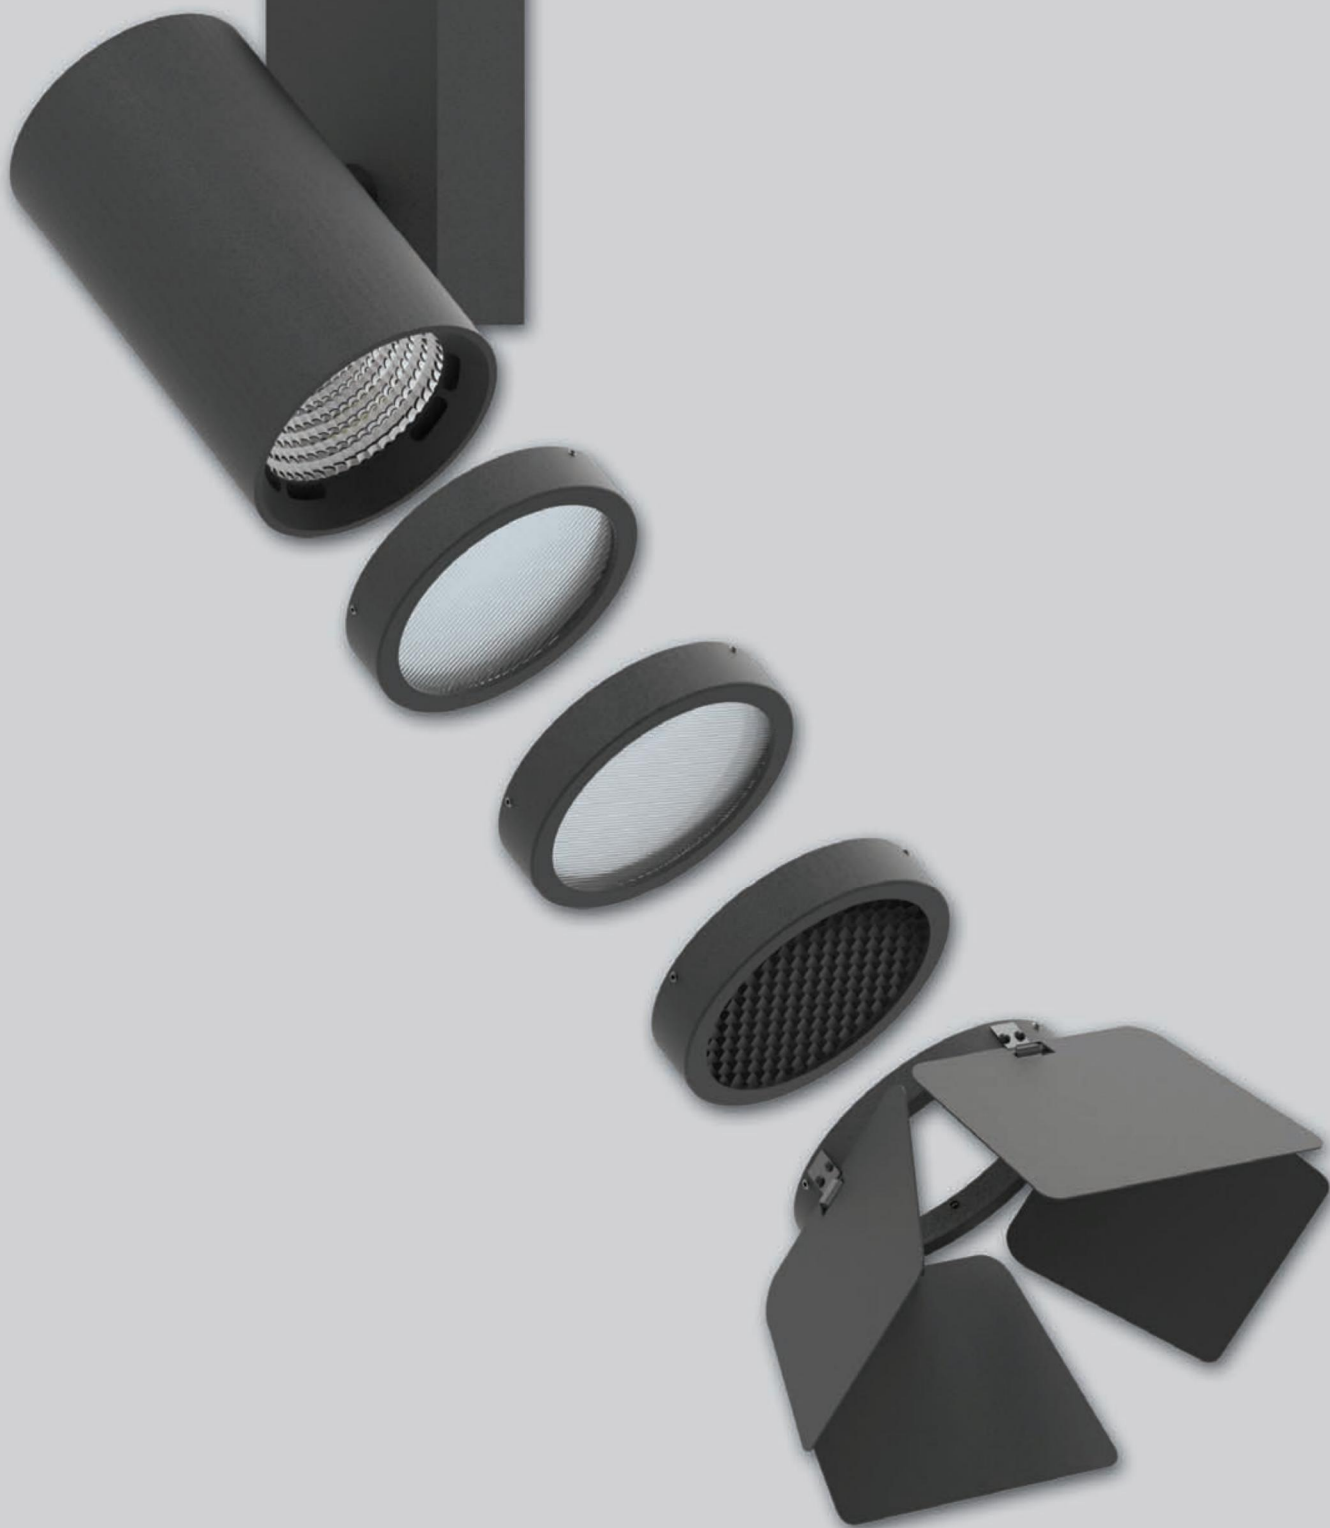

- Aluminium external ring.
- Anti-glare blades.

Code	Description
80914	Anti-glare Blades Ø90

**SPOTLIGHT**

**TRACK or CEILING**

**CLUB**

---

**CLUB**

**CLUB 2 - HIT-CE / HIT-TC-CE**