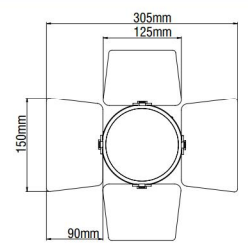

Code	Description
80921	Soft Outline Lens Ø125

ANTI-GLARE BLADES Ø125

CE	▽		

- Aluminium external ring.
- Anti-glare blades.

Code	Description
80924	Anti-glare Blades Ø125

**SPOTLIGHT**

**TRACK or CEILING**

**CLUB**