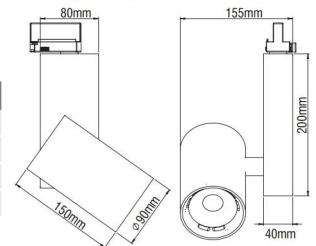

- Version for LED CHIP.
- Aluminium body.
- High pure aluminium reflectors in Spot, Medium, Wide versions.
- With Universal adapter for mounting on 3-phase track.
- With point outlet for surface-mounted installation.
- Efficiency:
  - 22W: 4000 K: 2440 Lumen, CRI: min. 80
  - 22W: 3000 K: 2331 Lumen, CRI: min. 80
  - 30W: 4000 K: 3290 Lumen, CRI: min. 80
  - 30W: 3000 K: 3143 Lumen, CRI: min. 80
- Maximum: 111 Lm/W

Code	Description	Kg
89330	CLUB1 22W Track	1,250
89340	CLUB1 22W Ceiling	1,300
89331	CLUB1 30W Track	1,250
89341	CLUB1 30W Ceiling	1,300

CE	F	IP 20
170°	350°	
LED	ta 25°C	Included