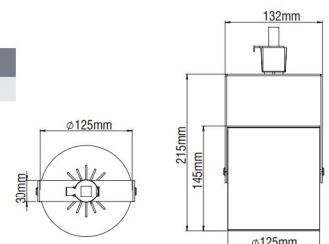

Code	Description	Kg
89856	CLUB2 SHORT 25W/230V Track	1,300