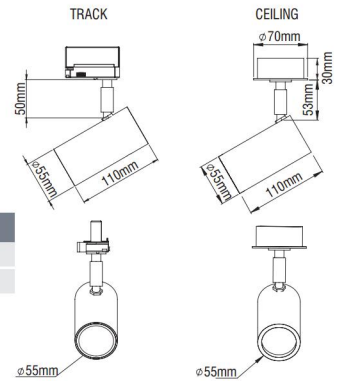

Code	Description	Kg
89240	CLUB 60 Track 1x max. 50W / GU10	0,300
89250	CLUB 60 Ceiling 1x max. 50W / GU10	0,350

**CLUB 60 S - GU10**

- Version for PAR16/GU10.
- Aluminium body.
- With Universal adapter for mounting on 3-phase track.
- With point outlet for surface-mounted installation.