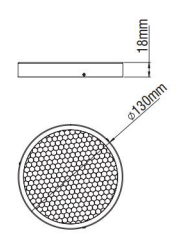

## BEAM CODES:

01 spot 02 medium 03 wide

## Colour Codes:

0 Colours 1 White 2 Titan 3 Black 4 Chrome 5 matt Alum.

CLUB 2 - ACCESSORIES

HONEYCOMB LOUVRE Ø125

CE	▽		

- Aluminium external ring.
- Honeycomb louvre.

Code	Description
80923	Honeycomb Louvre Ø125

OVAL OUTLINE LENS Ø125

CE	▽		

- Aluminium external ring.
- Glass oval outline lens.

Code	Description
80922	Oval Outline lens Ø125

SOFT OUTLINE LENS Ø125

CE	▽		

- Aluminium external ring.
- Glass soft outline lens.