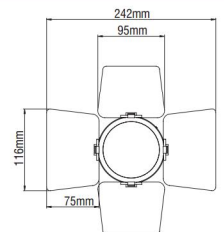

CLUB 1 - ACCESSORIES

HONEYCOMB LOUVRE Ø90

CE	▽		

- Aluminium external ring.
- Honeycomb louvre.

Code	Description
80913	Honeycomb Louvre Ø90

OVAL OUTLINE LENS Ø90

CE	▽		

- Aluminium external ring.
- Glass oval outline lens.

Code	Description
80912	Oval Outline lens Ø90

SOFT OUTLINE LENS Ø90

CE	▽		

- Aluminium external ring.
- Glass soft outline lens.

Code	Description
80911	Soft Outline Lens Ø90

ANTI-GLARE BLADES Ø90

CE	▽		

- Aluminium external ring.
- Anti-glare blades.

Code	Description
80914	Anti-glare Blades Ø90