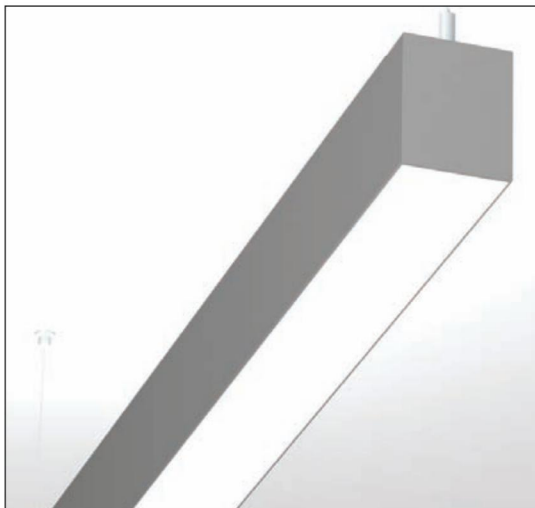

SLOTLIGHT UP / DOWN LED

- Version for LED CHIP.
- Aluminium body.
- Removable plastic heads.
- High efficient diffuser in opal PMMA.
- Flow recuperator in white colour.
- Suspension and power supply included.
- Efficiency: max.138 Lumen / Watt.

Code	Description	L	Kg
92973	Slotlight U/D Led 33W+16W 4400+2200 lm Neutral	1160	2,400
92974	Slotlight U/D Led 49W+33W 6600+4400 lm Neutral	1720	3,570
92975	Slotlight U/D Led 49W+16W 6600+2200 lm Neutral	1720	3,570
92976	Slotlight U/D Led 33W+16W 4400+2200 lm Warm	1160	2,400
92977	Slotlight U/D Led 49W+33W 6600+4400 lm Warm	1720	3,570
92978	Slotlight U/D Led 49W+16W 6600+2200 lm Warm	1720	3,570