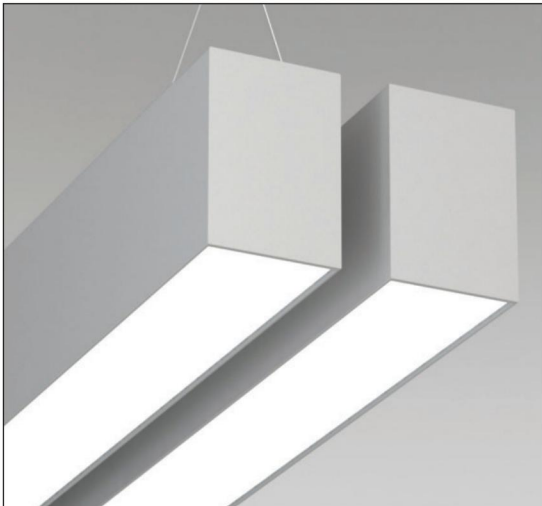

SLOTLIGHT DOUBLE LED

- Version for LED CHIP.
- Aluminium body.
- Removable plastic heads.
- High efficient diffuser in opal PMMA.
- Flow recuperator in white colour.
- Suspension and power supply not included.
- Efficiency: max.138 Lumen / Watt.