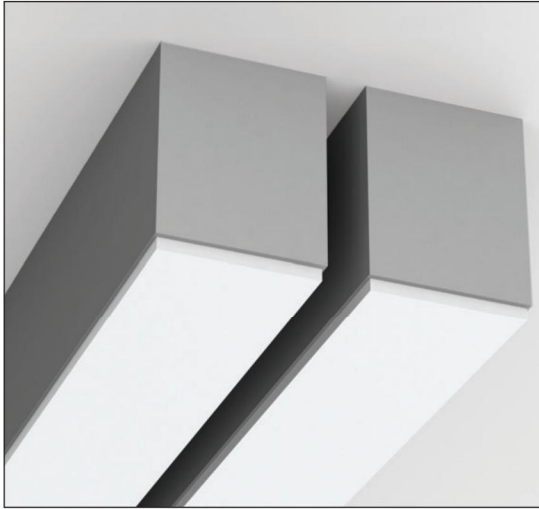

SLOTLIGHT

SLOTLIGHT DOUBLE ANAGLYPH

- Version for T16.
- Aluminium body.
- Removable plastic heads.
- Diffuser in opal of 10mm PMMA.
- Flow recuperator in white colour.
- Suspension and power supply not included.