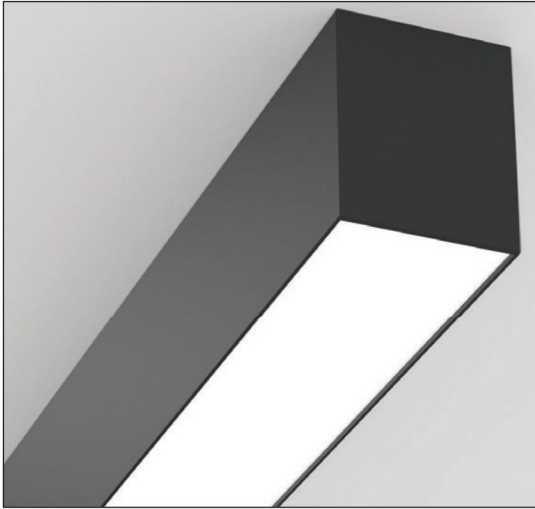

SLOTLIGHT

SLOTLIGHT

- Version for T16.
- Aluminium body.
- Removable plastic heads.
- High efficient diffuser in opal PMMA.
- Flow recuperator in white colour.
- Suspension and power supply not included.

Code	Description	L	Kg
90101	Slotlight 1x13/14W T16	585	1,650
90103	Slotlight 1x20/24W T16	585	1,650
90105	Slotlight 1x19/21W T16	885	2,350
90107	Slotlight 1x34/39W T16	885	2,400
90109	Slotlight 1x25/28W T16	1185	3,600
90111	Slotlight 1x50/54W T16	1185	3,600
90113	Slotlight 1x32/35W T16	1485	3,750
90115	Slotlight 1x45/49W T16	1485	3,750
90117	Slotlight 1x73/80W T16	1485	3,750
90137	Slotlight 2x13/14W T16	585	1,980
90139	Slotlight 2x20/24W T16	585	1,980
90141	Slotlight 2x19/21W T16	885	2,360
90143	Slotlight 2x34/39W T16	885	2,360
90145	Slotlight 2x25/28W T16	1185	3,670
90147	Slotlight 2x50/54W T16	1185	3,670
90149	Slotlight 2x32/35W T16	1485	3,870
90151	Slotlight 2x45/49W T16	1485	3,870
90119	Slotlight 1 + 1x13/14W T16	1050	2,900
90121	Slotlight 1 + 1x20/24W T16	1050	2,900
90123	Slotlight 1 + 1x19/21W T16	1650	3,500
90125	Slotlight 1 + 1x34/39W T16	1650	3,500
90127	Slotlight 1 + 1x25/28W T16	2250	5,850
90129	Slotlight 1 + 1x50/54W T16	2250	5,880
90131	Slotlight 1 + 1x32/35W T16	2850	7,230
90133	Slotlight 1 + 1x45/49W T16	2850	7,230
90135	Slotlight 1 + 1x73/80W T16	2850	7,230
90155	Slotlight 2 + 2x13/14W T16	1262	3,500
90157	Slotlight 2 + 2x20/24W T16	1262	3,500
90159	Slotlight 2 + 2x19/21W T16	1862	5,300
90161	Slotlight 2 + 2x34/39W T16	1862	5,300
90163	Slotlight 2 + 2x25/28W T16	2462	7,130
90165	Slotlight 2 + 2x50/54W T16	2462	7,130
90167	Slotlight 2 + 2x32/35W T16	3062	9,400
90169	Slotlight 2 + 2x45/49W T16	3062	9,400