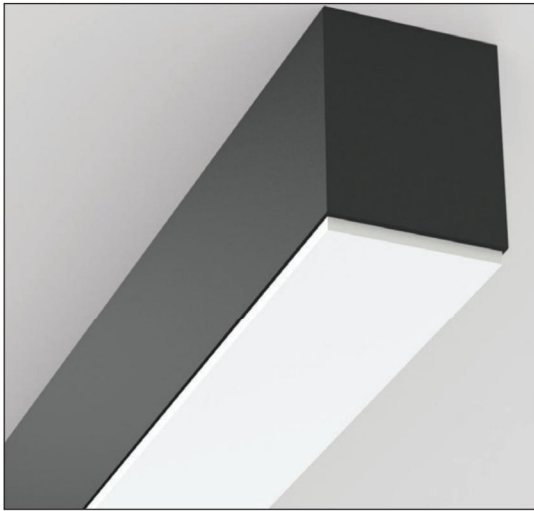

Colour Codes:

0	Colours	1	White	2	Titan	3	Black	5	matt Alum.	9	Anodized
---	---------	---	-------	---	-------	---	-------	---	------------	---	----------

SLOTLIGHT

SLOTLIGHT ANAGLYPH LED

- Version for LED CHIP.
- Aluminium body.
- Removable plastic heads.
- Diffuser in opal of 10mm PMMA.
- Flow recuperator in white colour.
- Suspension and power supply not included.
- Efficiency: max.138 Lumen / Watt.