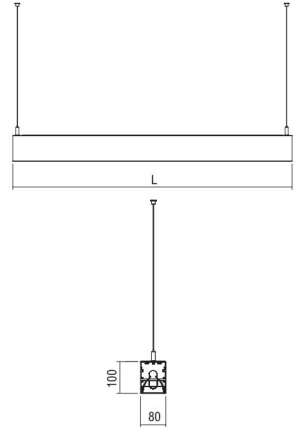

SLOTLIGHT

SLOTLIGHT UP / DOWN LOUVRE

CE	F	IP 43
		Included
T16		

- Version for T16.
- Aluminium body.
- Removable plastic heads.
- High efficient diffuser in opal PMMA.
- Flow recuperator from specular aluminium.
- Suspension and power supply included.

Code	Description	L	Kg
92705	Slotlight U/D Louvre 1x21W+1x14W	899	2,610
92707	Slotlight U/D Louvre 1x39W+1x14W	899	2,610
92709	Slotlight U/D Louvre 1x28W+1x21W	1199	3,500
92711	Slotlight U/D Louvre 1x54W+1x21W	1199	3,500
92713	Slotlight U/D Louvre 1x35W+1x28W	1499	4,400
92715	Slotlight U/D Louvre 1x49W+1x28W	1499	4,400
92723	Slotlight U/D Louvre 2x21W+2x14W	1778	4,900
92725	Slotlight U/D Louvre 2x39W+2x14W	1778	4,900
92727	Slotlight U/D Louvre 2x28W+2x21W	2378	6,650
92729	Slotlight U/D Louvre 2x54W+2x21W	2378	6,650
92731	Slotlight U/D Louvre 2x35W+2x28W	2978	8,400
92733	Slotlight U/D Louvre 2x49W+2x28W	2978	8,400

SLOTLIGHT UP / DOWN APPLIQUE

CE	F	IP 43
		Included
T16		

- Version for T16.
- Aluminium body.
- Removable plastic heads.
- High efficient diffuser in opal PMMA.
- Flow recuperator in white colour.

Code	Description	L	Kg
92805	Slotlight U/D Applique 1x21W+1x14W	885	2,610
92807	Slotlight U/D Applique 1x39W+1x14W	885	2,610
92809	Slotlight U/D Applique 1x28W+1x21W	1185	3,500
92811	Slotlight U/D Applique 1x54W+1x21W	1185	3,500
92813	Slotlight U/D Applique 1x35W+1x28W	1485	4,350
92815	Slotlight U/D Applique 1x49W+1x28W	1485	4,350

SLOTLIGHT UP / DOWN APPLIQUE LED

CE	F	IP 43
		Included
LED		ta 25°C

- Version for LED CHIP.
- Aluminium body.
- Removable plastic heads.
- High efficient diffuser in opal PMMA.
- Flow recuperator in white colour.
- Efficiency: max. 138 Lumen / Watt.