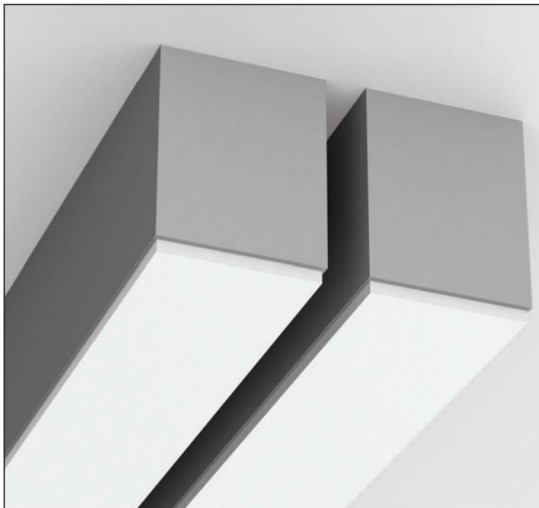

SLOTLIGHT DOUBLE ANAGLYPH LED

- Version for LED CHIP.
- Aluminium body.
- Removable plastic heads.
- Diffuser in opal of 10mm PMMA.
- Flow recuperator in white colour.
- Suspension and power supply not included.
- Efficiency: max.138 Lumen / Watt.