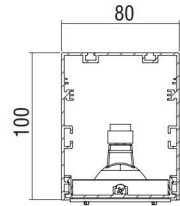

SLOTLIGHT

SLOTLIGHT + Module 50 G5.3

CE	F	850°C	IP 20
25°	350°		
SONIA: RECEZIONE DI PHILIPS: WASTELINE			
		12V	

- Simple version for incandescent halogen max.50W 12V (QR-CBC 51).

Code	Description	L	Kg
90704	Slotlight Module 50 1x max.50W/G5,3	300	0,850
90705	Slotlight Module 50 2x max.50W/G5,3	450	1,270

SLOTLIGHT + Module 50 GU10

CE	F	850°C	IP 20
30°	350°		
PAR 16	LED	FLUO	

- Simple version for incandescent halogen max.50W 230V (PAR16).

Code	Description	L	Kg
90701	Slotlight Module 50 1x max.50W/GU10	170	0,450
90702	Slotlight Module 50 2x max.50W/GU10	250	0,620

SLOTLIGHT + Module 50 IRA 2 Reflector

CE	F	850°C	IP 20
25°	350°		
LED	350mA	ta 25°C	

- Reflectors: Medium, Wide.
- 7W power consumption driven at 350mA.
- Efficiency:
4000 K: 770 Lumen, CRI: min. 80
3000 K: 730 Lumen, CRI: min. 80
Maximum: 110 Lm/W

Code	Description	L	Kg
90707	Slotlight Module 50 1x IRA 2 7W Reflector	300	0,850
90708	Slotlight Module 50 2x IRA 2 7W Reflector	450	1,270

SLOTLIGHT + Module 50 DIMITRA 2 Reflector HO

CE	F	850°C	IP 40
25°	350°		
LED	500mA	ta 25°C	

- Reflectors: Spot, Medium, Wide.
- 5W power consumption driven at 500mA.
- Efficiency:
5W: 4000 K: 510 Lumen, CRI: min. 80
5W: 3000 K: 485 Lumen, CRI: min. 80
Maximum: 102 Lm/W

Code	Description	L	Kg
90709	Slotlight Module 50 1x DIMITRA 2 5W Ref.HO	300	0,850
90710	Slotlight Module 50 2x DIMITRA 2 5W Ref.HO	450	1,270

SLOTLIGHT + Module 50 ARTEMIS 2 Diffuser Prismatic

CE	F	850°C	IP 40
25°	350°		
D	LED	350/500mA	ta 25°C

- Beam: Diffuser.
- 5W power consumption driven at 500mA.
- 7W power consumption driven at 350mA.
- Efficiency:
5W: 4000 K: 510 Lumen, CRI: min. 80
5W: 3000 K: 485 Lumen, CRI: min. 80
7W: 4000 K: 770 Lumen, CRI: min. 80
7W: 3000 K: 730 Lumen, CRI: min. 80
Maximum: 110 Lm/W