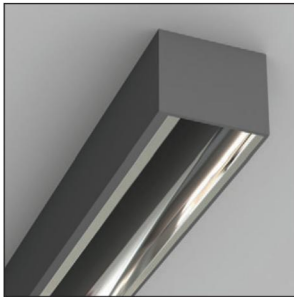

SLOTLIGHT

SLOTLIGHT WW

CE	VF	IP 20
T16		
OSRAM: T5 PHILIPS: T5		
		Included

- Version for T16.
- Aluminium body.
- Flow recuperator wall washer in semi-glossy anodized aluminium.
- Suspension and power supply not included.

Code	Description	L	Kg
90403	Slotlight WW 1x20/24W T16	576	2,000
90407	Slotlight WW 1x34/39W T16	876	2,300
90411	Slotlight WW 1x50/54W T16	1176	2,950
90417	Slotlight WW 1x73/80W T16	1476	3,600

Colour Codes:

0 Colours 1 White 2 Titan 3 Black