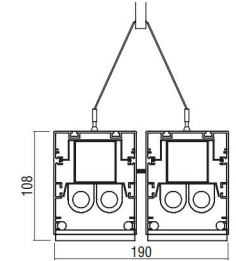

Code	Description	L	Kg
90943	Slotlight Double Anaglyph 2x34/39W T16	885	7,300
90945	Slotlight Double Anaglyph 2x25/28W T16	1185	8,800
90947	Slotlight Double Anaglyph 2x50/54W T16	1185	8,800
90949	Slotlight Double Anaglyph 2x32/35W T16	1485	9,970
90951	Slotlight Double Anaglyph 2x45/49W T16	1485	9,970
90953	Slotlight Double Anaglyph 2x73/80W T16	1485	9,970
90961	Slotlight Double Anaglyph 4x34/39W T16	885	7,300
90963	Slotlight Double Anaglyph 4x25/28W T16	1185	8,800
90965	Slotlight Double Anaglyph 4x50/54W T16	1185	8,800
90967	Slotlight Double Anaglyph 4x32/35W T16	1485	9,970
90969	Slotlight Double Anaglyph 4x45/49W T16	1485	9,970