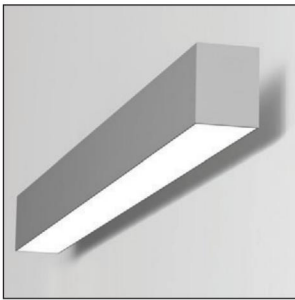

SLOTLIGHT UP / DOWN APPLIQUE

CE	F	IP 43
		Included
T16		

- Version for T16.
- Aluminium body.
- Removable plastic heads.
- High efficient diffuser in opal PMMA.
- Flow recuperator in white colour.

Code	Description	L	Kg
92805	Slotlight U/D Applique 1x21W+1x14W	885	2,610
92807	Slotlight U/D Applique 1x39W+1x14W	885	2,610
92809	Slotlight U/D Applique 1x28W+1x21W	1185	3,500
92811	Slotlight U/D Applique 1x54W+1x21W	1185	3,500
92813	Slotlight U/D Applique 1x35W+1x28W	1485	4,350
92815	Slotlight U/D Applique 1x49W+1x28W	1485	4,350