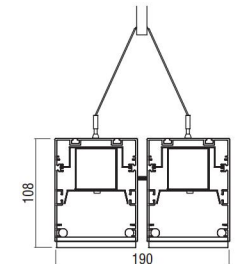

Code	Description	L	Kg
90973	Slotlight Double An. Led 2x28W 6200 lm Neutral	1160	8,700
90974	Slotlight Double An. Led 2x33W 8800 lm Neutral	1160	8,700
90975	Slotlight Double An. Led 2x42W 9300 lm Neutral	1720	11,200
90976	Slotlight Double An. Led 2x49W 13200 lm Neutral	1720	11,200
90980	Slotlight Double An. Led 2x33W 8800 lm Warm	1160	8,700
90982	Slotlight Double An. Led 2x49W 13200 lm Warm	1720	11,200

CE	F	IP 43
LED	ta 25°C	Included

Colour Codes:

0	Colours	1	White	2	Titan	3	Black	5	matt Alum.	9	Anodized