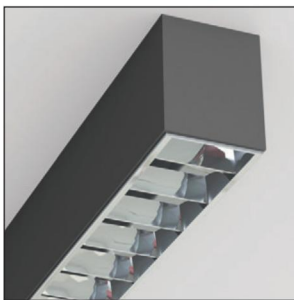

0 Colours 1 White 2 Titan 3 Black

SLOTLIGHT LOUVRE

CE	VF	IP 20
T16		
OSRAM: T5 PHILIPS: T5		
		Included

- Version for T16.
- Aluminium body.
- Removable plastic heads.
- Parabolic louvre in specular anodized aluminium.
- Suspension and power supply not included.