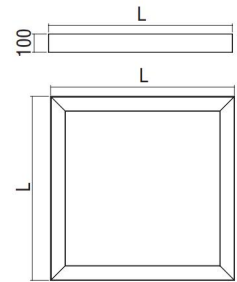

Code	Description	L	Kg
90601	Slotlight Square 4x20/24W T16	700	6,510
90605	Slotlight Square 4x34/39W T16	1000	9,300
90607	Slotlight Square 4x50/54W T16	1300	14,160
90609	Slotlight Square 4x73/80W T16	1600	18,700
90603	Slotlight Square 8x20/24W T16	700	6,810
90606	Slotlight Square 8x34/39W T16	1000	9,500
90608	Slotlight Square 8x50/54W T16	1300	14,320
90602	Slotlight Square 4x20/24W T16+4x Led / GU10	700	6,510
90604	Slotlight Square 8x20/24W T16+4x Led / GU10	700	6,710