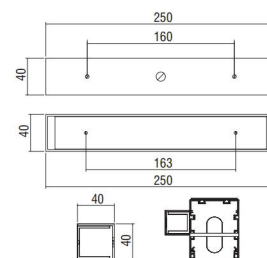

SLOTLIGHT ACCESSORIES

POWER SUPPLY

CE

- For pendant use.
- Plastic body.
- With transparent cable 3x0,75mm².
- Round version.

Code	Description	L	Kg
900121	Power Supply with Rosette Ø75	500	0,060
900122	Power Supply with Rosette Ø75	1000	0,120
900123	Power Supply with Rosette Ø75	1500	0,180
900124	Power Supply with Rosette Ø75	2000	0,240
900126	Power Supply with Rosette Ø75	3000	0,360

POWER SUPPLY

CE

- For pendant use.
- Body from aluminium profile.
- With 2m transparent cable 3x0,75mm².
- Square or round version.

Code	Description	Kg
90042	Power Supply L 2m with Rosette Ø80	0,130
90043	Power Supply L 2m with Rosette Ø70	0,130
90044	Power Supply L 2m with Rosette 80x80	0,210
90045	Power Supply L 2m with Rosette 70x70	0,200

SCONCE BASE

CE

- For one way applique version.
- Body from aluminium profile.
- **Required:**
  1 base for length <or = 1650mm &
  2 bases for length > 1650mm

Code	Description	Kg
90013	Sconce Base	0,160

SURFACE SCONCE BASE

CE

- For surface one way applique version.
- Body from aluminium profile.
- **Required:**
  1 base for length <or = 1650mm &
  2 bases for length > 1650mm

Code	Description	Kg
90046	Surface Sconce Base	0,080

SINGLE ADJUSTABLE SUSPENSION

CE

- Stainless steel cable and regulators.
- **Required:**
  2 pieces for up to 3m profile.

Code	Description	L	Kg
900111	Single Suspension	500	0,050
900112	Single Suspension	1000	0,100
900113	Single Suspension	1500	0,150
900114	Single Suspension	2000	0,200
900116	Single Suspension	3000	0,300