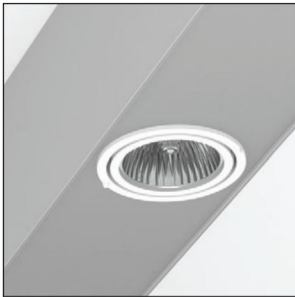

SLOTLIGHT

SLOTLIGHT + Module 50 G5.3

CE	F	850°C	IP 20
25°	350°		
SONIA: RECEZIONE DI PHILIPS: WASTELINE			
		12V	

- Simple version for incandescent halogen max.50W 12V (QR-CBC 51).

Code	Description	L	Kg
90704	Slotlight Module 50 1x max.50W/G5,3	300	0,850
90705	Slotlight Module 50 2x max.50W/G5,3	450	1,270