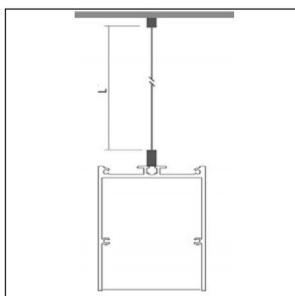

SINGLE ADJUSTABLE SUSPENSION

CE

- Stainless steel cable and regulators.
- **Required:**
  2 pieces for up to 3m profile.

Code	Description	L	Kg
900111	Single Suspension	500	0,050
900112	Single Suspension	1000	0,100
900113	Single Suspension	1500	0,150
900114	Single Suspension	2000	0,200
900116	Single Suspension	3000	0,300