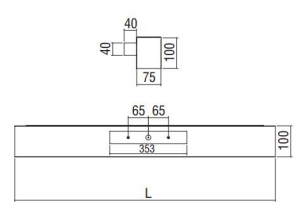

Colour Codes:

1. 0 Colours   1 White   2 Titan   3 Black   5 matt Alum.   9 Anodized