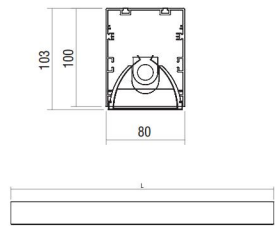

SLOTLIGHT

SLOTLIGHT WW

CE	VF	IP 20
T16		
OSRAM: T5 PHILIPS: T5		
		Included

- Version for T16.
- Aluminium body.
- Flow recuperator wall washer in semi-glossy anodized aluminium.
- Suspension and power supply not included.

Code	Description	L	Kg
90403	Slotlight WW 1x20/24W T16	576	2,000
90407	Slotlight WW 1x34/39W T16	876	2,300
90411	Slotlight WW 1x50/54W T16	1176	2,950
90417	Slotlight WW 1x73/80W T16	1476	3,600

Colour Codes:

0 Colours 1 White 2 Titan 3 Black

SLOTLIGHT LOUVRE

CE	VF	IP 20
T16		
OSRAM: T5 PHILIPS: T5		
		Included

- Version for T16.
- Aluminium body.
- Removable plastic heads.
- Parabolic louvre in specular anodized aluminium.
- Suspension and power supply not included.

Code	Description	L	Kg
90203	Slotlight Louvre 1x20/24W T16	599	1,680
90207	Slotlight Louvre 1x34/39W T16	899	2,300
90211	Slotlight Louvre 1x50/54W T16	1199	3,150
90215	Slotlight Louvre 1x45/49W T16	1499	4,020
90217	Slotlight Louvre 1x73/80W T16	1499	4,020
90221	Slotlight Louvre 1 + 1x20/24W T16	1178	2,760
90225	Slotlight Louvre 1 + 1x34/39W T16	1778	2,950
90229	Slotlight Louvre 1 + 1x50/54W T16	2378	4,700
90233	Slotlight Louvre 1 + 1x45/49W T16	2978	5,130
90235	Slotlight Louvre 1 + 1x73/80W T16	2978	5,130

Colour Codes:

0 Colours 1 White 2 Titan 3 Black 5 matt Alum. 9 Anodized