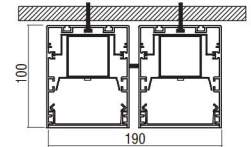

Code	Description	L	Kg
90373	Slotlight Double Led 2x28W 6200 lm Neutral	1160	5,200
90374	Slotlight Double Led 2x33W 8800 lm Neutral	1160	5,200
90375	Slotlight Double Led 2x42W 9300 lm Neutral	1720	8,760
90376	Slotlight Double Led 2x49W 13200 lm Neutral	1720	8,760
90380	Slotlight Double Led 2x33W 8800 lm Warm	1160	5,200
90382	Slotlight Double Led 2x49W 13200 lm Warm	1720	8,760

CE	F	IP 43
LED	ta 25°C	Included

Colour Codes:

1. 0 Colours 1 White 2 Titan 3 Black 5 matt Alum. 9 Anodized