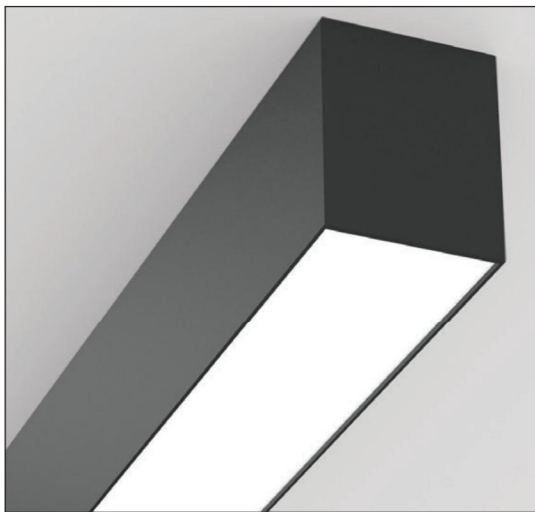

SLOTLIGHT

SLOTLIGHT LED

CE	F	IP 43
LED	ta 25°C	Included

- Version for LED CHIP.
- Aluminium body.
- Removable plastic heads.
- High efficient diffuser in opal PMMA.
- Flow recuperator in white colour.
- Suspension and power supply not included.
- Efficiency: max.138 Lumen / Watt.