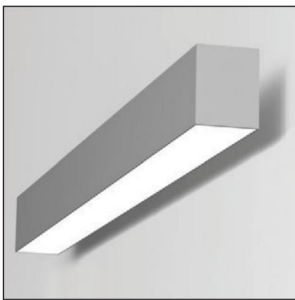

SLOTLIGHT UP / DOWN APPLIQUE LED

CE	F	IP 43
		Included
LED		ta 25°C

- Version for LED CHIP.
- Aluminium body.
- Removable plastic heads.
- High efficient diffuser in opal PMMA.
- Flow recuperator in white colour.
- Efficiency: max. 138 Lumen / Watt.

Code	Description	L	Kg
92773	Slotlight U/D Ap.Led 33W+16W 4400+2200 lm Neutral	1160	3,500
92774	Slotlight U/D Ap.Led 33W+16W 4400+2200 lm Warm	1160	3,500