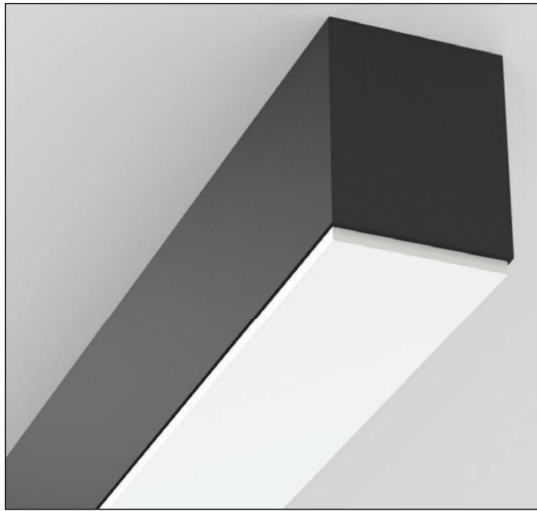

SLOTLIGHT

SLOTLIGHT ANAGLYPH

- Version for T16.
- Aluminium body.
- Removable plastic heads.
- Diffuser in opal of 10mm PMMA.
- Flow recuperator in white colour.
- Suspension and power supply not included.

Code	Description	L	Kg
90801	Slotlight Anaglyph 1x13/14W T16	585	1,970
90803	Slotlight Anaglyph 1x20/24W T16	585	1,970
90805	Slotlight Anaglyph 1x19/21W T16	885	3,000
90807	Slotlight Anaglyph 1x34/39W T16	885	3,000
90809	Slotlight Anaglyph 1x25/28W T16	1185	3,950
90811	Slotlight Anaglyph 1x50/54W T16	1185	3,950
90813	Slotlight Anaglyph 1x32/35W T16	1485	5,500
90815	Slotlight Anaglyph 1x45/49W T16	1485	5,500
90817	Slotlight Anaglyph 1x73/80W T16	1485	5,500
90837	Slotlight Anaglyph 2x13/14W T16	585	2,500
90839	Slotlight Anaglyph 2x20/24W T16	585	2,500
90841	Slotlight Anaglyph 2x19/21W T16	885	1,970
90843	Slotlight Anaglyph 2x34/39W T16	885	1,970
90845	Slotlight Anaglyph 2x25/28W T16	1185	4,280
90847	Slotlight Anaglyph 2x50/54W T16	1185	4,280
90849	Slotlight Anaglyph 2x32/35W T16	1485	5,500
90851	Slotlight Anaglyph 2x45/49W T16	1485	5,500
90819	Slotlight Anaglyph 1 + 1x13/14W T16	1050	3,900
90821	Slotlight Anaglyph 1 + 1x20/24W T16	1050	3,900
90823	Slotlight Anaglyph 1 + 1x19/21W T16	1650	6,000
90825	Slotlight Anaglyph 1 + 1x34/39W T16	1650	6,000
90827	Slotlight Anaglyph 1 + 1x25/28W T16	2250	7,800
90829	Slotlight Anaglyph 1 + 1x50/54W T16	2250	7,800
90831	Slotlight Anaglyph 1 + 1x32/35W T16	2850	10,960
90833	Slotlight Anaglyph 1 + 1x45/49W T16	2850	10,960
90835	Slotlight Anaglyph 1 + 1x73/80W T16	2850	10,960
90855	Slotlight Anaglyph 2 + 2x13/14W T16	1262	4,500
90857	Slotlight Anaglyph 2 + 2x20/24W T16	1262	4,500
90859	Slotlight Anaglyph 2 + 2x19/21W T16	1862	6,500
90861	Slotlight Anaglyph 2 + 2x34/39W T16	1862	6,500
90863	Slotlight Anaglyph 2 + 2x25/28W T16	2462	8,500
90865	Slotlight Anaglyph 2 + 2x50/54W T16	2462	8,500
90867	Slotlight Anaglyph 2 + 2x32/35W T16	3062	10,200
90869	Slotlight Anaglyph 2 + 2x45/49W T16	3062	10,200