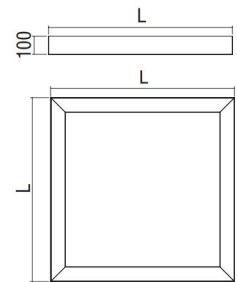

Code	Description	L	Kg
90611	Slotlight Square Led 4x28W 12400 lm Neutral	1215	14,130
90612	Slotlight Square Led 4x33W 17600 lm Neutral	1215	14,130
90613	Slotlight Square Led 4x42W 18600 lm Neutral	1780	21,350
90614	Slotlight Square Led 4x49W 26400 lm Neutral	1780	21,350
90618	Slotlight Square Led 4x33W 17600 lm Warm	1215	14,130
90620	Slotlight Square Led 4x49W 26400 lm Warm	1780	21,350