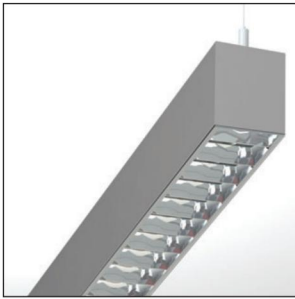

SLOTLIGHT

SLOTLIGHT UP / DOWN LOUVRE

CE	F	IP 43
		Included
T16		

- Version for T16.
- Aluminium body.
- Removable plastic heads.
- High efficient diffuser in opal PMMA.
- Flow recuperator from specular aluminium.
- Suspension and power supply included.

Code	Description	L	Kg
92705	Slotlight U/D Louvre 1x21W+1x14W	899	2,610
92707	Slotlight U/D Louvre 1x39W+1x14W	899	2,610
92709	Slotlight U/D Louvre 1x28W+1x21W	1199	3,500
92711	Slotlight U/D Louvre 1x54W+1x21W	1199	3,500
92713	Slotlight U/D Louvre 1x35W+1x28W	1499	4,400
92715	Slotlight U/D Louvre 1x49W+1x28W	1499	4,400
92723	Slotlight U/D Louvre 2x21W+2x14W	1778	4,900
92725	Slotlight U/D Louvre 2x39W+2x14W	1778	4,900
92727	Slotlight U/D Louvre 2x28W+2x21W	2378	6,650
92729	Slotlight U/D Louvre 2x54W+2x21W	2378	6,650
92731	Slotlight U/D Louvre 2x35W+2x28W	2978	8,400
92733	Slotlight U/D Louvre 2x49W+2x28W	2978	8,400