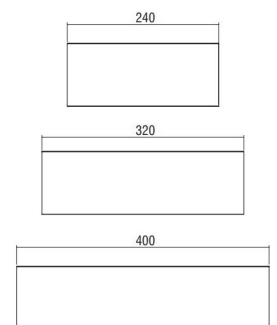

LED COLOUR CODES:
2 Warm **3** Neutral

BEAM CODES:
01 spot **02** medium **03** wide

Colour Codes:
0 Colours **1** White **2** Titan **3** Black **5** matt Alum. **9** Anodized