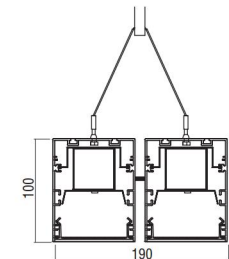

Code	Description	L	Kg
90373	Slotlight Double Led 2x28W 6200 lm Neutral	1160	5,200
90374	Slotlight Double Led 2x33W 8800 lm Neutral	1160	5,200
90375	Slotlight Double Led 2x42W 9300 lm Neutral	1720	8,760
90376	Slotlight Double Led 2x49W 13200 lm Neutral	1720	8,760
90380	Slotlight Double Led 2x33W 8800 lm Warm	1160	5,200
90382	Slotlight Double Led 2x49W 13200 lm Warm	1720	8,760

CE	F	IP 43
LED	ta 25°C	Included

Colour Codes:

1. 0 Colours 1 White 2 Titan 3 Black 5 matt Alum. 9 Anodized