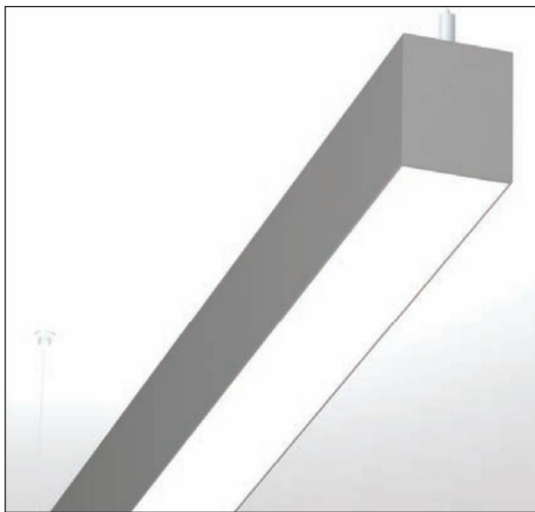

Colour Codes:

- 0 Colours 1 White 2 Titan 3 Black 5 matt Alum. 9 Anodized

SLOTLIGHT

SLOTLIGHT UP / DOWN

- Version for T16.
- Aluminium body.
- Removable plastic heads.
- High efficient diffuser in opal PMMA.
- Flow recuperator in white colour.
- Suspension and power supply included.