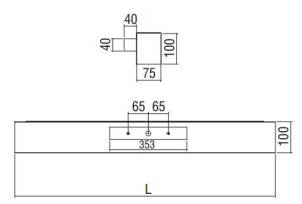

SLOTLIGHT

SLOTLIGHT UP / DOWN LOUVRE

CE	F	IP 43
		Included
T16		

- Version for T16.
- Aluminium body.
- Removable plastic heads.
- High efficient diffuser in opal PMMA.
- Flow recuperator from specular aluminium.
- Suspension and power supply included.

Code	Description	L	Kg
92705	Slotlight U/D Louvre 1x21W+1x14W	899	2,610
92707	Slotlight U/D Louvre 1x39W+1x14W	899	2,610
92709	Slotlight U/D Louvre 1x28W+1x21W	1199	3,500
92711	Slotlight U/D Louvre 1x54W+1x21W	1199	3,500
92713	Slotlight U/D Louvre 1x35W+1x28W	1499	4,400
92715	Slotlight U/D Louvre 1x49W+1x28W	1499	4,400
92723	Slotlight U/D Louvre 2x21W+2x14W	1778	4,900
92725	Slotlight U/D Louvre 2x39W+2x14W	1778	4,900
92727	Slotlight U/D Louvre 2x28W+2x21W	2378	6,650
92729	Slotlight U/D Louvre 2x54W+2x21W	2378	6,650
92731	Slotlight U/D Louvre 2x35W+2x28W	2978	8,400
92733	Slotlight U/D Louvre 2x49W+2x28W	2978	8,400

SLOTLIGHT UP / DOWN APPLIQUE

CE	F	IP 43
		Included
T16		

- Version for T16.
- Aluminium body.
- Removable plastic heads.
- High efficient diffuser in opal PMMA.
- Flow recuperator in white colour.

Code	Description	L	Kg
92805	Slotlight U/D Applique 1x21W+1x14W	885	2,610
92807	Slotlight U/D Applique 1x39W+1x14W	885	2,610
92809	Slotlight U/D Applique 1x28W+1x21W	1185	3,500
92811	Slotlight U/D Applique 1x54W+1x21W	1185	3,500
92813	Slotlight U/D Applique 1x35W+1x28W	1485	4,350
92815	Slotlight U/D Applique 1x49W+1x28W	1485	4,350

SLOTLIGHT UP / DOWN APPLIQUE LED

CE	F	IP 43
		Included
LED		ta 25°C

- Version for LED CHIP.
- Aluminium body.
- Removable plastic heads.
- High efficient diffuser in opal PMMA.
- Flow recuperator in white colour.
- Efficiency: max. 138 Lumen / Watt.