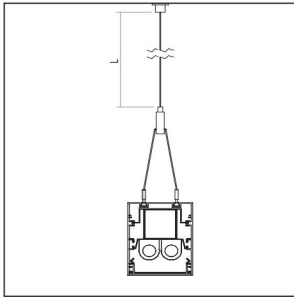

SLOTLIGHT ACCESSORIES

SURFACE SCONCE BASE