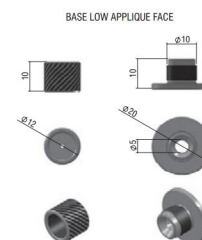

SLOTLIGHT ACCESSORIES

POWER SUPPLY

CE

- For pendant use.
- Plastic body.
- With transparent cable 3x0,75mm².
- Round version.

Code	Description	L	Kg
900121	Power Supply with Rosette Ø75	500	0,060
900122	Power Supply with Rosette Ø75	1000	0,120
900123	Power Supply with Rosette Ø75	1500	0,180
900124	Power Supply with Rosette Ø75	2000	0,240
900126	Power Supply with Rosette Ø75	3000	0,360

POWER SUPPLY

CE

- For pendant use.
- Body from aluminium profile.
- With 2m transparent cable 3x0,75mm².
- Square or round version.

Code	Description	Kg
90042	Power Supply L 2m with Rosette Ø80	0,130
90043	Power Supply L 2m with Rosette Ø70	0,130
90044	Power Supply L 2m with Rosette 80x80	0,210
90045	Power Supply L 2m with Rosette 70x70	0,200

SCONCE BASE

CE

- For one way applique version.
- Body from aluminium profile.
- **Required:**
  1 base for length <or = 1650mm &
  2 bases for length > 1650mm

Code	Description	Kg
90013	Sconce Base	0,160

SURFACE SCONCE BASE

CE

- For surface one way applique version.
- Body from aluminium profile.
- **Required:**
  1 base for length <or = 1650mm &
  2 bases for length > 1650mm

Code	Description	Kg
90046	Surface Sconce Base	0,080

SINGLE ADJUSTABLE SUSPENSION

CE

- Stainless steel cable and regulators.
- **Required:**
  2 pieces for up to 3m profile.

Code	Description	L	Kg
900111	Single Suspension	500	0,050
900112	Single Suspension	1000	0,100
900113	Single Suspension	1500	0,150
900114	Single Suspension	2000	0,200
900116	Single Suspension	3000	0,300