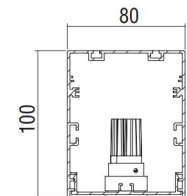

LED COLOUR CODES:
2 Warm **3** Neutral

BEAM CODES:
01 spot **02** medium **03** wide

Colour Codes:
0 Colours **1** White **2** Titan **3** Black **5** matt Alum. **9** Anodized