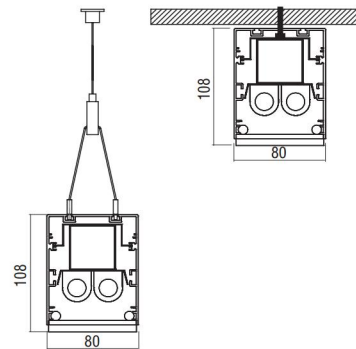

Code	Description	L	Kg
90801	Slotlight Anaglyph 1x13/14W T16	585	1,970
90803	Slotlight Anaglyph 1x20/24W T16	585	1,970
90805	Slotlight Anaglyph 1x19/21W T16	885	3,000
90807	Slotlight Anaglyph 1x34/39W T16	885	3,000
90809	Slotlight Anaglyph 1x25/28W T16	1185	3,950
90811	Slotlight Anaglyph 1x50/54W T16	1185	3,950
90813	Slotlight Anaglyph 1x32/35W T16	1485	5,500
90815	Slotlight Anaglyph 1x45/49W T16	1485	5,500
90817	Slotlight Anaglyph 1x73/80W T16	1485	5,500
90837	Slotlight Anaglyph 2x13/14W T16	585	2,500
90839	Slotlight Anaglyph 2x20/24W T16	585	2,500
90841	Slotlight Anaglyph 2x19/21W T16	885	1,970
90843	Slotlight Anaglyph 2x34/39W T16	885	1,970
90845	Slotlight Anaglyph 2x25/28W T16	1185	4,280
90847	Slotlight Anaglyph 2x50/54W T16	1185	4,280
90849	Slotlight Anaglyph 2x32/35W T16	1485	5,500
90851	Slotlight Anaglyph 2x45/49W T16	1485	5,500
90819	Slotlight Anaglyph 1 + 1x13/14W T16	1050	3,900
90821	Slotlight Anaglyph 1 + 1x20/24W T16	1050	3,900
90823	Slotlight Anaglyph 1 + 1x19/21W T16	1650	6,000
90825	Slotlight Anaglyph 1 + 1x34/39W T16	1650	6,000
90827	Slotlight Anaglyph 1 + 1x25/28W T16	2250	7,800
90829	Slotlight Anaglyph 1 + 1x50/54W T16	2250	7,800
90831	Slotlight Anaglyph 1 + 1x32/35W T16	2850	10,960
90833	Slotlight Anaglyph 1 + 1x45/49W T16	2850	10,960
90835	Slotlight Anaglyph 1 + 1x73/80W T16	2850	10,960
90855	Slotlight Anaglyph 2 + 2x13/14W T16	1262	4,500
90857	Slotlight Anaglyph 2 + 2x20/24W T16	1262	4,500
90859	Slotlight Anaglyph 2 + 2x19/21W T16	1862	6,500
90861	Slotlight Anaglyph 2 + 2x34/39W T16	1862	6,500
90863	Slotlight Anaglyph 2 + 2x25/28W T16	2462	8,500
90865	Slotlight Anaglyph 2 + 2x50/54W T16	2462	8,500
90867	Slotlight Anaglyph 2 + 2x32/35W T16	3062	10,200
90869	Slotlight Anaglyph 2 + 2x45/49W T16	3062	10,200