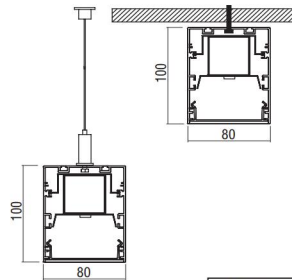

SLOTLIGHT

SLOTLIGHT LED

CE	F	IP 43
LED	ta 25°C	Included

- Version for LED CHIP.
- Aluminium body.
- Removable plastic heads.
- High efficient diffuser in opal PMMA.
- Flow recuperator in white colour.
- Suspension and power supply not included.
- Efficiency: max.138 Lumen / Watt.

Code	Description	L	Kg
90173	Slotlight Led 16W 2200 lm Neutral	600	1,800
90174	Slotlight Led 28W 3100 lm Neutral	1160	3,500
90175	Slotlight Led 33W 4400 lm Neutral	1160	3,500
90176	Slotlight Led 42W 4650 lm Neutral	1720	4,500
90177	Slotlight Led 49W 6600 lm Neutral	1720	4,500
90178	Slotlight Led 56W 6200 lm Neutral	2280	5,900
90179	Slotlight Led 65W 8800 lm Neutral	2280	5,900
90180	Slotlight Led 16W 2200 lm Warm	600	1,800
90182	Slotlight Led 33W 4400 lm Warm	1160	3,500
90184	Slotlight Led 49W 6600 lm Warm	1720	4,500
90186	Slotlight Led 65W 8800 lm Warm	2280	5,900

Colour Codes:

1. 0 Colours   1 White   2 Titan   3 Black   5 matt Alum.   9 Anodized