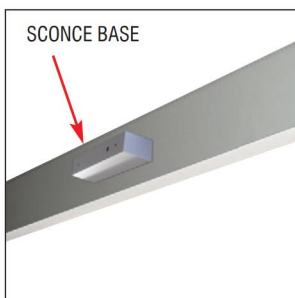

SCONCE BASE

CE

- For one way applique version.
- Body from aluminium profile.
- **Required:**
  1 base for length <or = 1650mm &
  2 bases for length > 1650mm

Code	Description	Kg
90013	Sconce Base	0,160