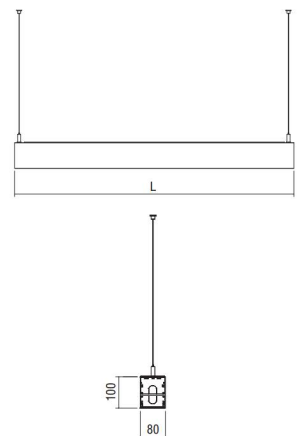

CE	F	IP 43
EN 60598-2-1		
LED	ta 25°C	Included

Colour Codes:

0	Colours	1	White	2	Titan	3	Black	5	matt Alum.	9	Anodized