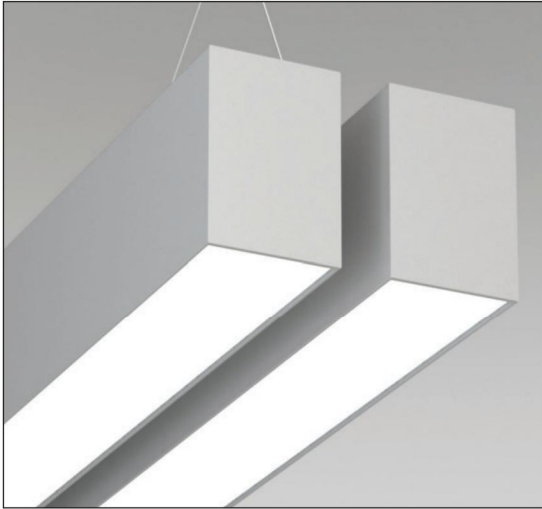

SLOTLIGHT

SLOTLIGHT DOUBLE

- Version for T16.
- Aluminium body.
- Removable plastic heads.
- High efficient diffuser in opal PMMA.
- Flow recuperator in white colour.
- Suspension and power supply not included.