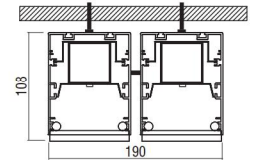

Code	Description	L	Kg
90973	Slotlight Double An. Led 2x28W 6200 lm Neutral	1160	8,700
90974	Slotlight Double An. Led 2x33W 8800 lm Neutral	1160	8,700
90975	Slotlight Double An. Led 2x42W 9300 lm Neutral	1720	11,200
90976	Slotlight Double An. Led 2x49W 13200 lm Neutral	1720	11,200
90980	Slotlight Double An. Led 2x33W 8800 lm Warm	1160	8,700
90982	Slotlight Double An. Led 2x49W 13200 lm Warm	1720	11,200

CE	F	IP 43
LED	ta 25°C	Included

Colour Codes:

0	Colours	1	White	2	Titan	3	Black	5	matt Alum.	9	Anodized