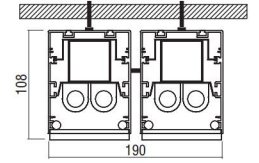

Code	Description	L	Kg
90943	Slotlight Double Anaglyph 2x34/39W T16	885	7,300
90945	Slotlight Double Anaglyph 2x25/28W T16	1185	8,800
90947	Slotlight Double Anaglyph 2x50/54W T16	1185	8,800
90949	Slotlight Double Anaglyph 2x32/35W T16	1485	9,970
90951	Slotlight Double Anaglyph 2x45/49W T16	1485	9,970
90953	Slotlight Double Anaglyph 2x73/80W T16	1485	9,970
90961	Slotlight Double Anaglyph 4x34/39W T16	885	7,300
90963	Slotlight Double Anaglyph 4x25/28W T16	1185	8,800
90965	Slotlight Double Anaglyph 4x50/54W T16	1185	8,800
90967	Slotlight Double Anaglyph 4x32/35W T16	1485	9,970
90969	Slotlight Double Anaglyph 4x45/49W T16	1485	9,970