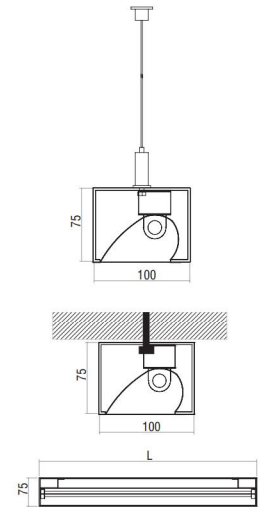

SLOTLIGHT

SLOTLIGHT WW

CE	VF	IP 20
T16		
OSRAM: T5 PHILIPS: T5		
		Included

- Version for T16.
- Aluminium body.
- Flow recuperator wall washer in semi-glossy anodized aluminium.
- Suspension and power supply not included.

Code	Description	L	Kg
90403	Slotlight WW 1x20/24W T16	576	2,000
90407	Slotlight WW 1x34/39W T16	876	2,300
90411	Slotlight WW 1x50/54W T16	1176	2,950
90417	Slotlight WW 1x73/80W T16	1476	3,600

Colour Codes:

0 Colours 1 White 2 Titan 3 Black

SLOTLIGHT LOUVRE

CE	VF	IP 20
T16		
OSRAM: T5 PHILIPS: T5		
		Included

- Version for T16.
- Aluminium body.
- Removable plastic heads.
- Parabolic louvre in specular anodized aluminium.
- Suspension and power supply not included.

Code	Description	L	Kg
90203	Slotlight Louvre 1x20/24W T16	599	1,680
90207	Slotlight Louvre 1x34/39W T16	899	2,300
90211	Slotlight Louvre 1x50/54W T16	1199	3,150
90215	Slotlight Louvre 1x45/49W T16	1499	4,020
90217	Slotlight Louvre 1x73/80W T16	1499	4,020
90221	Slotlight Louvre 1 + 1x20/24W T16	1178	2,760
90225	Slotlight Louvre 1 + 1x34/39W T16	1778	2,950
90229	Slotlight Louvre 1 + 1x50/54W T16	2378	4,700
90233	Slotlight Louvre 1 + 1x45/49W T16	2978	5,130
90235	Slotlight Louvre 1 + 1x73/80W T16	2978	5,130

Colour Codes:

0 Colours 1 White 2 Titan 3 Black 5 matt Alum. 9 Anodized