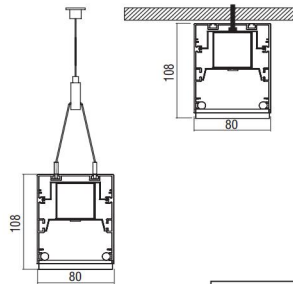

SLOTLIGHT

SLOTLIGHT ANAGLYPH LED

- Version for LED CHIP.
- Aluminium body.
- Removable plastic heads.
- Diffuser in opal of 10mm PMMA.
- Flow recuperator in white colour.
- Suspension and power supply not included.
- Efficiency: max.138 Lumen / Watt.

Code	Description	L	Kg
90873	Slotlight An. Led 16W 2200 lm Neutral	600	1,800
90874	Slotlight An.Led 28W 3100 lm Neutral	1160	3,500
90875	Slotlight An.Led 33W 4400 lm Neutral	1160	3,500
90876	Slotlight An.Led 42W 4650 lm Neutral	1720	4,500
90877	Slotlight An.Led 49W 6600 lm Neutral	1720	4,500
90878	Slotlight An.Led 56W 6200 lm Neutral	2280	5,900
90879	Slotlight An.Led 65W 8800 lm Neutral	2280	5,900
90880	Slotlight An.Led 16W 2200 lm Warm	600	1,800
90882	Slotlight An.Led 33W 4400 lm Warm	1160	3,500
90884	Slotlight An.Led 49W 6600 lm Warm	1720	4,500
90886	Slotlight An.Led 65W 8800 lm Warm	2280	5,900

Colour Codes:

1. 0 Colours   1 White   2 Titan   3 Black   5 matt Alum.   9 Anodized