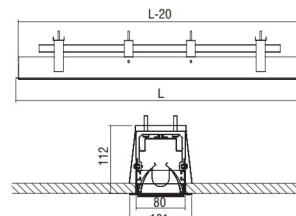

- Version for T16.
- Aluminium body.
- Removable plastic heads.
- Parabolic reflector in specular anodized aluminium.
- Suspension brackets not included.

Code	Description	L	Kg
92103	Slotlight Louvre 1x20/24W T16	618	1,160
92107	Slotlight Louvre 1x34/39W T16	918	1,740
92111	Slotlight Louvre 1x50/54W T16	1218	2,310
92115	Slotlight Louvre 1x45/49W T16	1518	2,890
92117	Slotlight Louvre 1x73/80W T16	1518	2,890
92125	Slotlight Louvre 1+1x34/39W T16	1797	2,430
92129	Slotlight Louvre 1+1x50/54W T16	2397	4,580
92133	Slotlight Louvre 1+1x45/49W T16	2997	5,730
92135	Slotlight Louvre 1+1x73/80W T16	2997	5,730