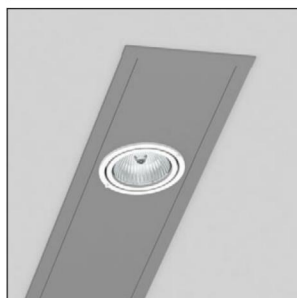

SLOTLIGHT

SLOTLIGHT + Module 50 G5.3