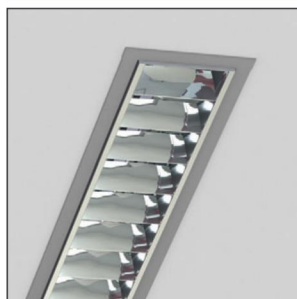

SLOTLIGHT LOUVRE

CE	EF	IP 20	
T16	OSRAM T5 PHILIPS T5S	Included	

- Version for T16.
- Aluminium body.
- Removable plastic heads.
- Parabolic reflector in specular anodized aluminium.
- Suspension brackets not included.

Code	Description	L	Kg
92103	Slotlight Louvre 1x20/24W T16	618	1,160
92107	Slotlight Louvre 1x34/39W T16	918	1,740
92111	Slotlight Louvre 1x50/54W T16	1218	2,310
92115	Slotlight Louvre 1x45/49W T16	1518	2,890
92117	Slotlight Louvre 1x73/80W T16	1518	2,890
92125	Slotlight Louvre 1+1x34/39W T16	1797	2,430
92129	Slotlight Louvre 1+1x50/54W T16	2397	4,580
92133	Slotlight Louvre 1+1x45/49W T16	2997	5,730
92135	Slotlight Louvre 1+1x73/80W T16	2997	5,730