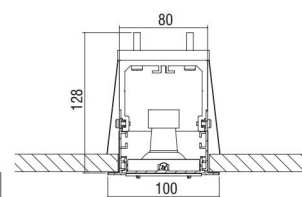

CE	F	IP 20
30°	350°	
PAR 16	LED	FLUO

- Simple version for incandescent halogen max.50W 230V (PAR16).

Code	Description	L	Kg
92301	Slotlight Module 50 1x max.50W/GU10	170	0,900
92302	Slotlight Module 50 2x max.50W/GU10	250	1,300