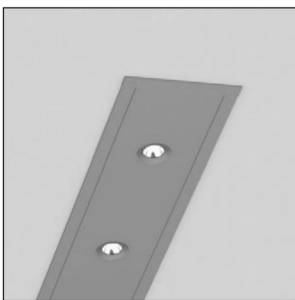

LED COLOUR CODES:	BEAM CODES:	Colour Codes:
2 Warm 3 Neutral	01 spot 02 medium 03 wide	0 Colours 1 White 2 Titan 3 Black 5 matt Alum. 9 Anodized