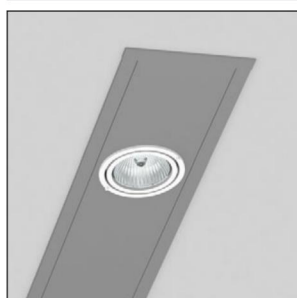

SLOTLIGHT + Module 50 GU10