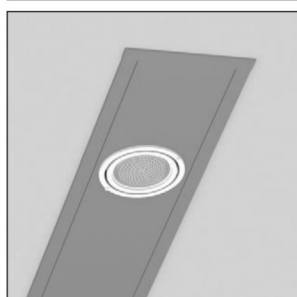

SLOTLIGHT + Module 50 DIMITRA 2 Reflector HO