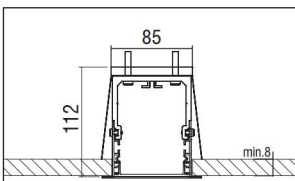

SLOTLIGHT ACCESSORIES

CE		

- Metal suspension bracket.
- Required 1pc per 1m profile length.

Code	Description	Kg
900210	Suspension Bracket Slotlight / Slotlight Louvre	0,270
900220	Suspension Bracket Slotlight WW	0,270