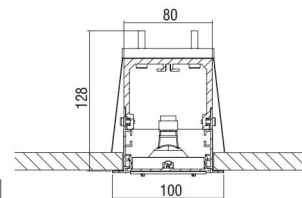

CE	F	IP 20
25°	350°	
OMM: NECESSARIO PHILIPS MASTERLINE		
		12V

- Simple version for incandescent halogen max.50W 12V (QR-CBC 51).

Code	Description	L	Kg
92304	Slotlight Module 50 1x max.50W/G5,3	300	1,570
92305	Slotlight Module 50 2x max.50W/G5,3	450	2,360