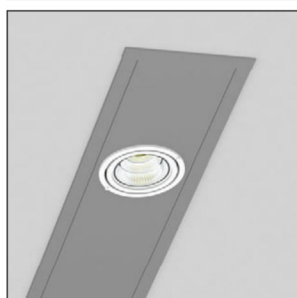

SLOTLIGHT + Module 50 IRA 2 Reflector