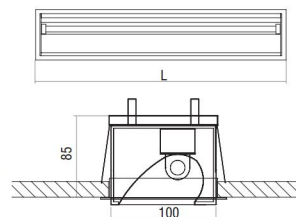

Hole

1x20/24W T16	110 x 586
1x34/39W T16	110 x 886
1x50/54W T16	110 x 1186
1x73/80W T16	110 x 1486

Colour Codes:

1. 0 Colours 1 White 2 Titan 3 Black