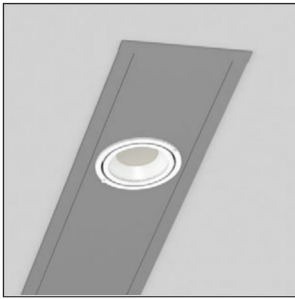

PROFILES

RECESSED

SLOTLIGHT

SLOTLIGHT + Module 50 ATHINA 2 Diffuser Opal

CE	F	IP 40
20°	350°	
D		
LED	350/500mA	ta 25°C

- Beam: Diffuser.
- 5W power consumption driven at 500mA.
- 7W power consumption driven at 350mA.
- Efficiency:
- 5W: 4000 K: 510 Lumen, CRI: min. 80
- 5W: 3000 K: 485 Lumen, CRI: min. 80
- 7W: 4000 K: 770 Lumen, CRI: min. 80
- 7W: 3000 K: 730 Lumen, CRI: min. 80
- Maximum: 110 Lm/W