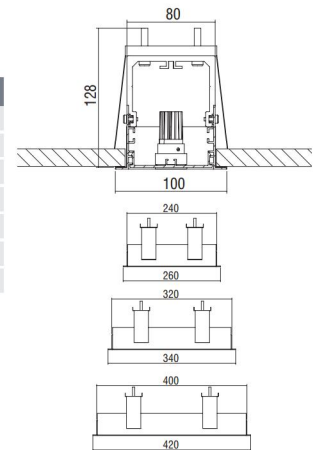

LED COLOUR CODES:	BEAM CODES:	Colour Codes:
2 Warm 3 Neutral	01 spot 02 medium 03 wide	0 Colours 1 White 2 Titan 3 Black 5 matt Alum. 9 Anodized

SLOTLIGHT ACCESSORIES

CE		

- Metal suspension bracket.
- Required 1pc per 1m profile length.

Code	Description	Kg
900210	Suspension Bracket Slotlight / Slotlight Louvre	0,270
900220	Suspension Bracket Slotlight WW	0,270