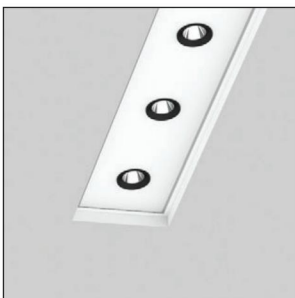

LED COLOUR CODES:

2	Warm	3	Neutral

BEAM CODES:

01	spot	02	medium	03	wide

Colour Codes:

0	Colours	1	White	2	Titan	3	Black