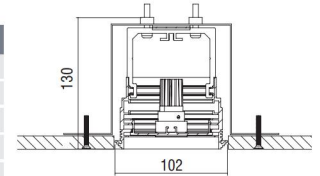

LED COLOUR CODES:

2	Warm	3	Neutral

BEAM CODES:

01	spot	02	medium	03	wide

Colour Codes:

0	Colours	1	White	2	Titan	3	Black