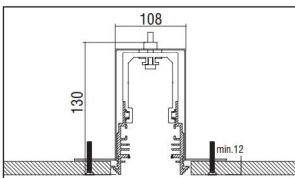

SLOTLIGHT TRIMLESS ACCESSORIES

CE			

- Metal suspension bracket.
- Required 1pc per 1m profile length.

Code	Description	Kg
900510	Suspension Bracket Slotlight Trimless	0,270