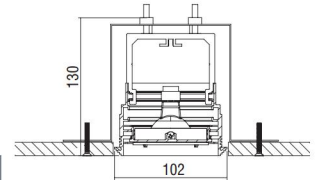

CE	F	850°C	IP 20
25°	350°		
OMM: NECESSARI PHILIPS MASTERLINE			
		12V	

- Simple version for incandescent halogen max.50W 12V (QR-CBC 51).

Code	Description	L	Kg
95204	Slotlight Trimless Module 50 1x max.50W/G5,3	300	1,570
95205	Slotlight Trimless Module 50 2x max.50W/G5,3	450	2,360