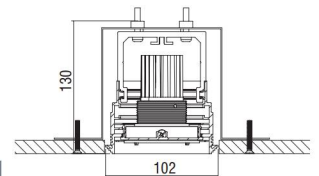

CE	F	850°C	IP 40
25°	350°		
LED	500mA	ta 25°C	

- Reflectors: Spot, Medium, Wide.
- 5W power consumption driven at 500mA.
- Efficiency:
5W: 4000 K: 510 Lumen, CRI: min. 80
5W: 3000 K: 485 Lumen, CRI: min. 80
Maximum: 102 Lm/W

Code	Description	L	Kg
95209	Slotlight Trimless Module 50 1x DIMITRA 2 5W Ref.HO	300	1,570
95210	Slotlight Trimless Module 50 2x DIMITRA 2 5W Ref.HO	450	2,360