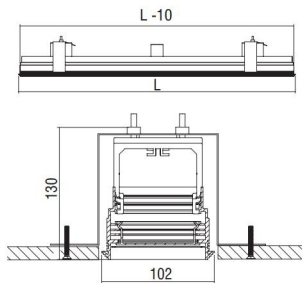

Code	Description	L	Kg
92573	Slotlight Trimless Led 16W 2200 lm Neutral	620	1,320
92574	Slotlight Trimless Led 28W 3100 lm Neutral	1180	2,520
92575	Slotlight Trimless Led 33W 4400 lm Neutral	1180	2,520
92576	Slotlight Trimless Led 42W 4650 lm Neutral	1740	3,700
92577	Slotlight Trimless Led 49W 6600 lm Neutral	1740	3,700
92578	Slotlight Trimless Led 56W 6200 lm Neutral	2300	4,900
92579	Slotlight Trimless Led 65W 8800 lm Neutral	2300	4,900
92580	Slotlight Trimless Led 16W 2200 lm Warm	620	1,320
92582	Slotlight Trimless Led 33W 4400 lm Warm	1180	2,520
92584	Slotlight Trimless Led 49W 6600 lm Warm	1740	3,700
92586	Slotlight Trimless Led 65W 8800 lm Warm	2300	4,900

Hole

16W	108 x 626
28W - 33W	108 x 1186
42W - 49W	108 x 1746
56W - 65W	108 x 2306

Colour Codes:

1. 0 Colours 1 White 2 Titan 3 Black