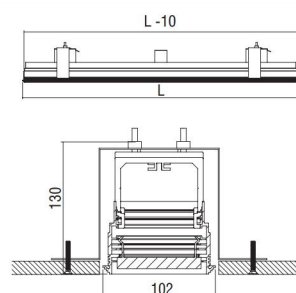

Hole

16W	108 x 626
28W - 33W	108 x 1186
42W - 49W	108 x 1746
56W - 65W	108 x 2306

Code	Description	L	Kg
92673_	Slotlight Trimless Anaglyph Led 16W 2200 lm Neutral	620	2,140
92674_	Slotlight Trimless Anaglyph Led 28W 3100 lm Neutral	1180	4,060
92675_	Slotlight Trimless Anaglyph Led 33W 4400 lm Neutral	1180	4,060
92676_	Slotlight Trimless Anaglyph Led 42W 4650 lm Neutral	1740	5,990
92677_	Slotlight Trimless Anaglyph Led 49W 6600 lm Neutral	1740	5,990
92678_	Slotlight Trimless Anaglyph Led 56W 6200 lm Neutral	2300	7,920
92679_	Slotlight Trimless Anaglyph Led 65W 8800 lm Neutral	2300	7,920
92680_	Slotlight Trimless Anaglyph Led 16W 2200 lm Warm	620	2,140
92682_	Slotlight Trimless Anaglyph Led 33W 4400 lm Warm	1180	4,060
92684_	Slotlight Trimless Anaglyph Led 49W 6600 lm Warm	1740	5,990
92686_	Slotlight Trimless Anaglyph Led 65W 8800 lm Warm	2300	7,920

Colour Codes:

1. 0 Colours 1 White 2 Titan 3 Black