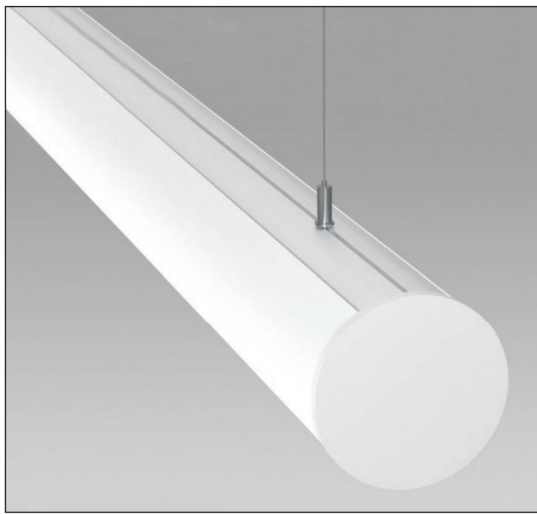

OMICRON

*A linear suspended luminaire with impressive design.
The luminaire unit is made of an opal diffuser
and raises the architectural interest
because it appears almost immaterial.
It is ideal for applications where diffuse lighting
must be combined an elegant shape.*

Technical Features

- Housing from aluminium profile, painted electrostatically in white colour.
- High efficient diffuser from methacrylate PMMA.
- Removable plastic heads painted in white colour.
- Flow recuperator in white colour.

Upon request

- Connection for operation with electronic dimmable ballast.

PROFILES

PENDANT

OMICRON Ø 150mm

- Version for T16 and T16 SEAMLESS.
- Aluminium body.
- Removable plastic heads.
- High efficient diffuser in opal PMMA.
- Flow recuperator in white colour.
- Suspension and power supply not included.

POWER SUPPLY

- For pendant use.
- Body from aluminium profile.
- With 2m transparent cable 3x0,75mm².
- Square or round version.

Code	Description	Kg
90042	Power Supply L 2m with Rosette Ø80	0,130
90043	Power Supply L 2m with Rosette Ø70	0,130
90044	Power Supply L 2m with Rosette 80x80	0,210
90045	Power Supply L 2m with Rosette 70x70	0,200