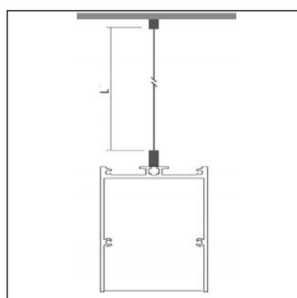

POWER SUPPLY

- For pendant use.
- Body from aluminium profile.
- With 2m transparent cable 3x0,75mm².
- Square or round version.

Code	Description	Kg
90042	Power Supply L 2m with Rosette Ø80	0,130
90043	Power Supply L 2m with Rosette Ø70	0,130
90044	Power Supply L 2m with Rosette 80x80	0,210
90045	Power Supply L 2m with Rosette 70x70	0,200

SINGLE ADJUSTABLE SUSPENSION

- Stainless steel cable and regulators.
- **Required:**
2 pieces for up to 3m profile.

Code	Description	L	Kg
900111	Single Suspension	500	0,050
900112	Single Suspension	1000	0,100
900113	Single Suspension	1500	0,150
900114	Single Suspension	2000	0,200
900116	Single Suspension	3000	0,300