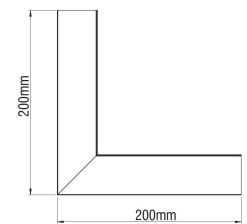

IKAROS ACCESSORIES

TRUNKING METAL COVER

- Aluminium profile.
- Blind metal cover.

Code	Description	L	Kg
968205	Ikaros Trunking Metal Cover Special/m	1000	0,350
968206	Ikaros Trunking Metal Cover White/m	1000	0,350
968207	Ikaros Trunking Metal Cover Titan/m	1000	0,350
968208	Ikaros Trunking Metal Cover Black/m	1000	0,350

TRUNKING ANGLE 90°

- Aluminium profile.
- Blind metal cover included.

Code	Description	L	Kg
968210	Ikaros Trunking Angle Special/m	1000	0,650
968211	Ikaros Trunking Angle White/m	1000	0,650
968212	Ikaros Trunking Angle Titan/m	1000	0,650
968213	Ikaros Trunking Angle Black/m	1000	0,650

TRUNKING +3Phase Track

- Aluminium profile.
- 3phase track included.

Code	Description	L	Kg
968230	Ikaros Trunking+3P Track Special/m	500	0,800
968231	Ikaros Trunking+3P Track White/m	500	0,800
968232	Ikaros Trunking+3P Track Titan/m	500	0,800
968233	Ikaros Trunking+3P Track Black/m	500	0,800
968234	Ikaros Trunking+3P Track Special/m	1000	1,600
968235	Ikaros Trunking+3P Track White/m	1000	1,600
968236	Ikaros Trunking+3P Track Titan/m	1000	1,600
968237	Ikaros Trunking+3P Track Black/m	1000	1,600
968238	Ikaros Trunking+3P Track Special/m	1500	2,300
968239	Ikaros Trunking+3P Track White/m	1500	2,300
968240	Ikaros Trunking+3P Track Titan/m	1500	2,300
968241	Ikaros Trunking+3P Track Black/m	1500	2,300
968242	Ikaros Trunking+3P Track Special/m	2000	3,100
968243	Ikaros Trunking+3P Track White/m	2000	3,100
968244	Ikaros Trunking+3P Track Titan/m	2000	3,100
968245	Ikaros Trunking+3P Track Black/m	2000	3,100

CABLE CONNECTIONS

- PTFE cable connenctions.
- 5pole for standard version and 7pole for dali or emergency versions.