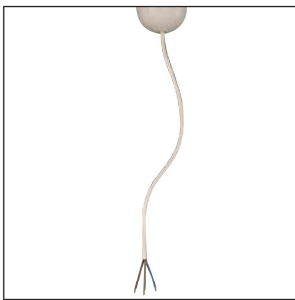

IKAROS ACCESSORIES

SINGLE ADJUSTABLE SUSPENSION

CE

- Stainless steel cable and regulators.
- **Required:**
2 pieces for up to 3m profile.

Code	Description	L	Kg
900111	Single Suspension	500	0,050
900112	Single Suspension	1000	0,100
900113	Single Suspension	1500	0,150
900114	Single Suspension	2000	0,200
900116	Single Suspension	3000	0,300

POWER SUPPLY

CE

- For pendant use.
- Plastic body.
- With transparent cable 3x0,75mm².
- Round version.

Code	Description	L	Kg
900121	Power Supply with Rosette Ø75	500	0,060
900122	Power Supply with Rosette Ø75	1000	0,120
900123	Power Supply with Rosette Ø75	1500	0,180
900124	Power Supply with Rosette Ø75	2000	0,240
900126	Power Supply with Rosette Ø75	3000	0,360

POWER SUPPLY

CE

- For pendant use.
- Body from aluminium profile.
- With 2m transparent cable 3x0,75mm².
- Square or round version.

Code	Description	Kg
90042	Power Supply L 2m with Rosette Ø80	0,130
90043	Power Supply L 2m with Rosette Ø70	0,130
90044	Power Supply L 2m with Rosette 80x80	0,210
90045	Power Supply L 2m with Rosette 70x70	0,200