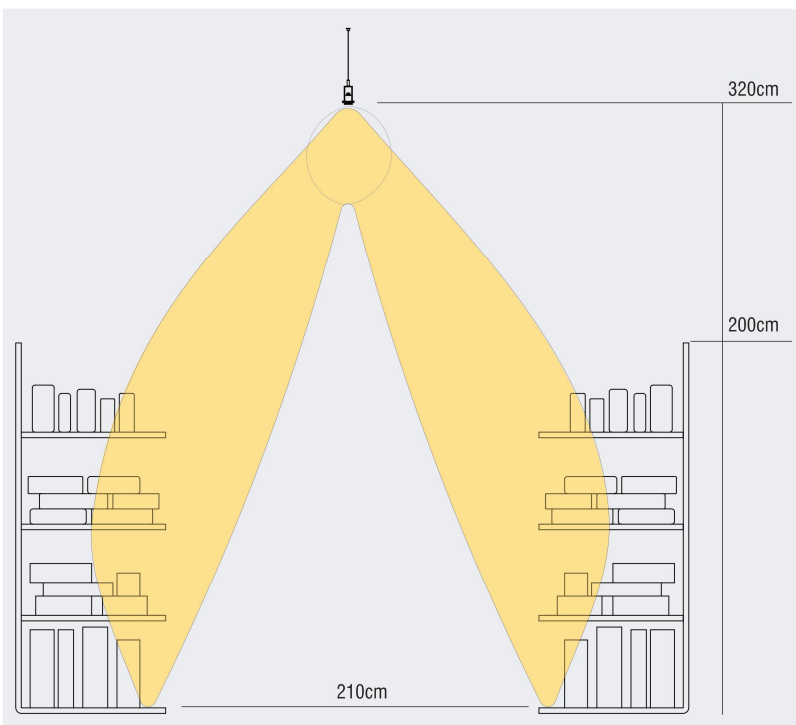

POWER SUPPLY

CE

- For pendant use.
- Plastic body.
- With transparent cable 3x0,75mm².
- Round version.

Code	Description	L	Kg
900121	Power Supply with Rosette Ø75	500	0,060
900122	Power Supply with Rosette Ø75	1000	0,120
900123	Power Supply with Rosette Ø75	1500	0,180
900124	Power Supply with Rosette Ø75	2000	0,240
900126	Power Supply with Rosette Ø75	3000	0,360

POWER SUPPLY

CE

- For pendant use.
- Body from aluminium profile.
- With 2m transparent cable 3x0,75mm².
- Square or round version.

Code	Description	Kg
90042	Power Supply L 2m with Rosette Ø80	0,130
90043	Power Supply L 2m with Rosette Ø70	0,130
90044	Power Supply L 2m with Rosette 80x80	0,210
90045	Power Supply L 2m with Rosette 70x70	0,200