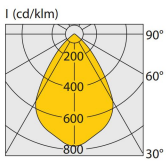

Asymmetric