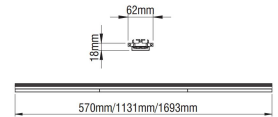

Asymmetric