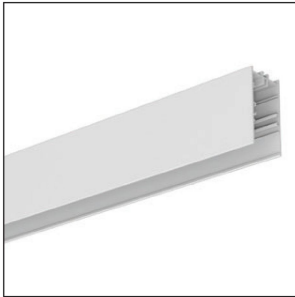

**Technical Features**

- Continuous led line system.
- Trunking from aluminium profile, painted electrostatically in selected colour.
- Gear tray from aluminium profile.
- Driver included.
- Led modules in high efficient or high output operation.
- High efficient PMMA optics in three different versions.
- Pre-wired gear trays for easy and fast installation.
- Pure light without IR/UV radiation.
- Efficient thermal management.
- Up to 63W/m and 8190 Lm luminous flux range.
- Operation life: 50,000 hours with efficiency > 70% of the initial luminous flux.
- Connection for operation on 230V/50Hz.

Upon request

- Connection for operation with electronic dimmable ballast and emergency function.

IKAROS

TRUNKING

CE	F		

- Aluminium profile.
- Suspension and power supply not included.

Code	Description	L	Kg
968200	Ikaros Trunking Special / m	1000	1,250
968201	Ikaros Trunking White / m	1000	1,250
968202	Ikaros Trunking Titan / m	1000	1,250
968203	Ikaros Trunking Black / m	1000	1,250

GEAR TRAY

CE	F	IP 20	

- Version for LED CHIP.
- Aluminium body.
- High efficient optics in PMMA.
- 3 Types of available optics: Standard / 90°, double asymmetric / 2AS, asymmetric / WW.
- Efficiency: 151 Lumen / Watt max.