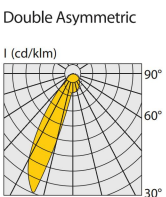

Asymmetric