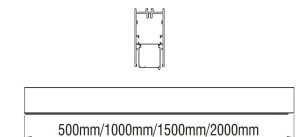

IKAROS ACCESSORIES

TRUNKING METAL COVER

- Aluminium profile.
- Blind metal cover.

Code	Description	L	Kg
968205	Ikaros Trunking Metal Cover Special/m	1000	0,350
968206	Ikaros Trunking Metal Cover White/m	1000	0,350
968207	Ikaros Trunking Metal Cover Titan/m	1000	0,350
968208	Ikaros Trunking Metal Cover Black/m	1000	0,350

TRUNKING ANGLE 90°

- Aluminium profile.
- Blind metal cover included.

Code	Description	L	Kg
968210	Ikaros Trunking Angle Special/m	1000	0,650
968211	Ikaros Trunking Angle White/m	1000	0,650
968212	Ikaros Trunking Angle Titan/m	1000	0,650
968213	Ikaros Trunking Angle Black/m	1000	0,650

TRUNKING +3Phase Track

- Aluminium profile.
- 3phase track included.

Code	Description	L	Kg
968230	Ikaros Trunking+3P Track Special/m	500	0,800
968231	Ikaros Trunking+3P Track White/m	500	0,800
968232	Ikaros Trunking+3P Track Titan/m	500	0,800
968233	Ikaros Trunking+3P Track Black/m	500	0,800
968234	Ikaros Trunking+3P Track Special/m	1000	1,600
968235	Ikaros Trunking+3P Track White/m	1000	1,600
968236	Ikaros Trunking+3P Track Titan/m	1000	1,600
968237	Ikaros Trunking+3P Track Black/m	1000	1,600
968238	Ikaros Trunking+3P Track Special/m	1500	2,300
968239	Ikaros Trunking+3P Track White/m	1500	2,300
968240	Ikaros Trunking+3P Track Titan/m	1500	2,300
968241	Ikaros Trunking+3P Track Black/m	1500	2,300
968242	Ikaros Trunking+3P Track Special/m	2000	3,100
968243	Ikaros Trunking+3P Track White/m	2000	3,100
968244	Ikaros Trunking+3P Track Titan/m	2000	3,100
968245	Ikaros Trunking+3P Track Black/m	2000	3,100

CABLE CONNECTIONS

- PTFE cable connenctions.
- 5pole for standard version and 7pole for dali or emergency versions.