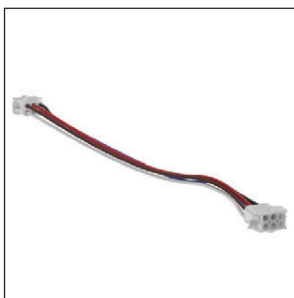

TRUNKING +3Phase Track

- Aluminium profile.
- 3phase track included.

Code	Description	L	Kg
968230	Ikaros Trunking+3P Track Special/m	500	0,800
968231	Ikaros Trunking+3P Track White/m	500	0,800
968232	Ikaros Trunking+3P Track Titan/m	500	0,800
968233	Ikaros Trunking+3P Track Black/m	500	0,800
968234	Ikaros Trunking+3P Track Special/m	1000	1,600
968235	Ikaros Trunking+3P Track White/m	1000	1,600
968236	Ikaros Trunking+3P Track Titan/m	1000	1,600
968237	Ikaros Trunking+3P Track Black/m	1000	1,600
968238	Ikaros Trunking+3P Track Special/m	1500	2,300
968239	Ikaros Trunking+3P Track White/m	1500	2,300
968240	Ikaros Trunking+3P Track Titan/m	1500	2,300
968241	Ikaros Trunking+3P Track Black/m	1500	2,300
968242	Ikaros Trunking+3P Track Special/m	2000	3,100
968243	Ikaros Trunking+3P Track White/m	2000	3,100
968244	Ikaros Trunking+3P Track Titan/m	2000	3,100
968245	Ikaros Trunking+3P Track Black/m	2000	3,100

CABLE CONNECTIONS

- PTFE cable connenctions.
- 5pole for standard version and 7pole for dali or emergency versions.

Code	Description	L	Kg
968250	Cable connections 5x1,5mm ²	1000	0,200
968251	Cable connections 5x1,5mm ²	1500	0,280
968252	Cable connections 5x1,5mm ²	2000	0,380
968256	Cable connections 7x1,5mm ²	1000	0,230
968257	Cable connections 7x1,5mm ²	1500	0,300
968258	Cable connections 7x1,5mm ²	2000	0,440

POWER SUPPLY

CE

- For pendant use.
- Body from aluminium profile.
- With 2m transparent cable 3x0,75mm².
- Square or round version.

Code	Description	Kg
90042	Power Supply L 2m with Rosette Ø80	0,130
90043	Power Supply L 2m with Rosette Ø70	0,130
90044	Power Supply L 2m with Rosette 80x80	0,210
90045	Power Supply L 2m with Rosette 70x70	0,200