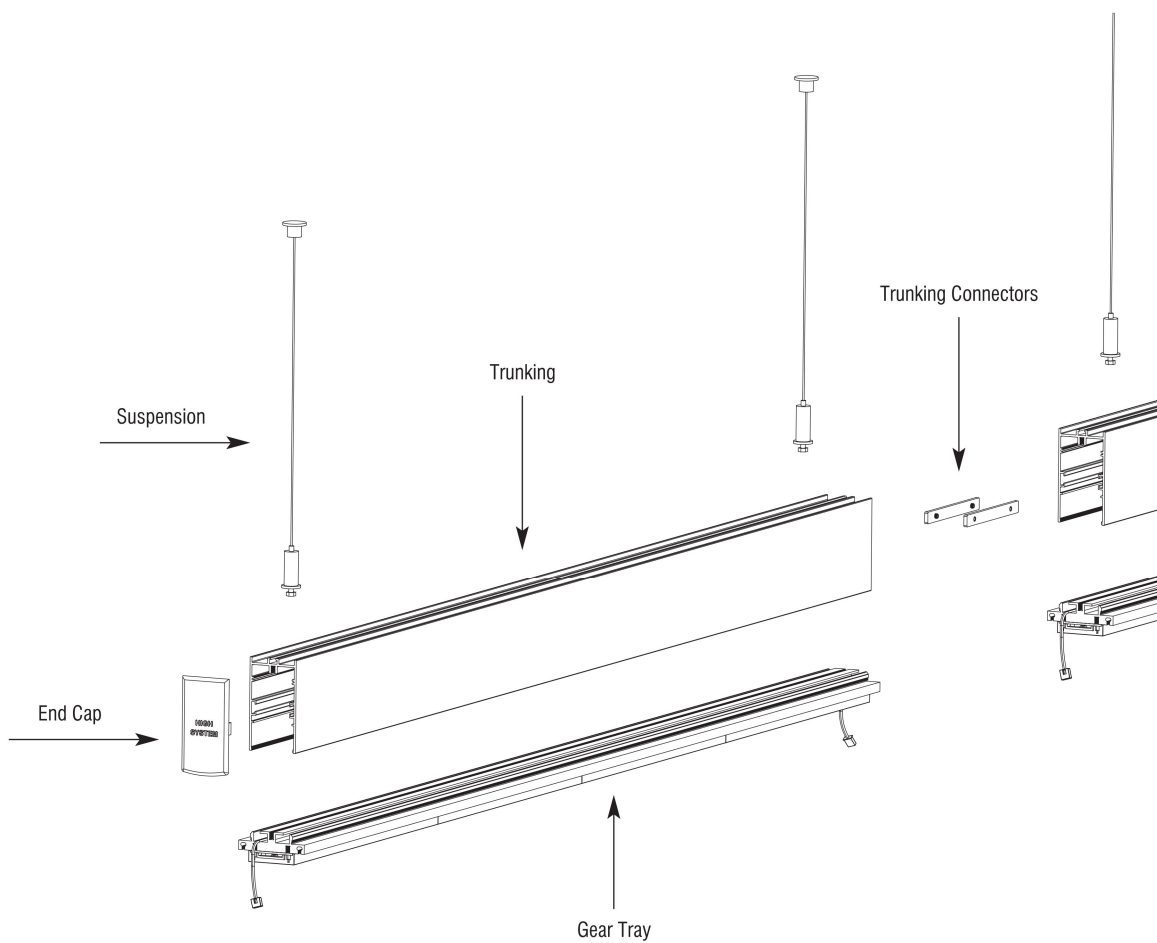

POWER SUPPLY

CE

- For pendant use.
- Body from aluminium profile.
- With 2m transparent cable 3x0,75mm².
- Square or round version.

Code	Description	Kg
90042	Power Supply L 2m with Rosette Ø80	0,130
90043	Power Supply L 2m with Rosette Ø70	0,130
90044	Power Supply L 2m with Rosette 80x80	0,210
90045	Power Supply L 2m with Rosette 70x70	0,200

IKAROS ACCESSORIES

END CAP

- Plastic end cap.

Code	Description	Kg
968254	Plastic End Cap pair	0,050

TRUNKING CONNECTORS

- Aluminium trunking connectors.

Code	Description	Kg
968255	Trunking Metal Connectors pair	0,050