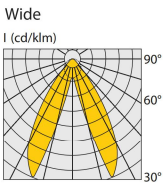

Asymmetric