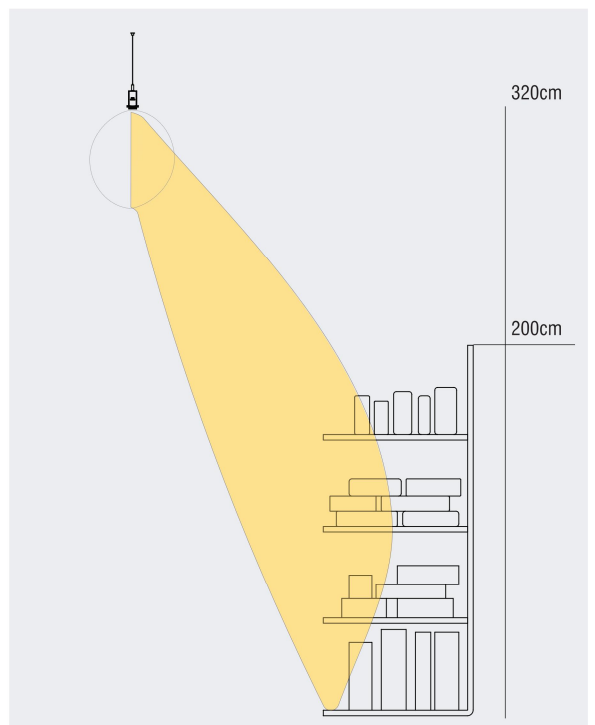

POWER SUPPLY

CE

- For pendant use.
- Plastic body.
- With transparent cable 3x0,75mm².
- Round version.

Code	Description	L	Kg
900121	Power Supply with Rosette Ø75	500	0,060
900122	Power Supply with Rosette Ø75	1000	0,120
900123	Power Supply with Rosette Ø75	1500	0,180
900124	Power Supply with Rosette Ø75	2000	0,240
900126	Power Supply with Rosette Ø75	3000	0,360

POWER SUPPLY

CE

- For pendant use.
- Body from aluminium profile.
- With 2m transparent cable 3x0,75mm².
- Square or round version.

Code	Description	Kg
90042	Power Supply L 2m with Rosette Ø80	0,130
90043	Power Supply L 2m with Rosette Ø70	0,130
90044	Power Supply L 2m with Rosette 80x80	0,210
90045	Power Supply L 2m with Rosette 70x70	0,200