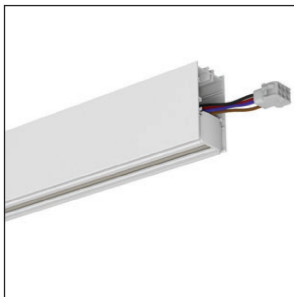

TRUNKING +3Phase Track

- Aluminium profile.
- 3phase track included.

Code	Description	L	Kg
968230	Ikaros Trunking+3P Track Special/m	500	0,800
968231	Ikaros Trunking+3P Track White/m	500	0,800
968232	Ikaros Trunking+3P Track Titan/m	500	0,800
968233	Ikaros Trunking+3P Track Black/m	500	0,800
968234	Ikaros Trunking+3P Track Special/m	1000	1,600
968235	Ikaros Trunking+3P Track White/m	1000	1,600
968236	Ikaros Trunking+3P Track Titan/m	1000	1,600
968237	Ikaros Trunking+3P Track Black/m	1000	1,600
968238	Ikaros Trunking+3P Track Special/m	1500	2,300
968239	Ikaros Trunking+3P Track White/m	1500	2,300
968240	Ikaros Trunking+3P Track Titan/m	1500	2,300
968241	Ikaros Trunking+3P Track Black/m	1500	2,300
968242	Ikaros Trunking+3P Track Special/m	2000	3,100
968243	Ikaros Trunking+3P Track White/m	2000	3,100
968244	Ikaros Trunking+3P Track Titan/m	2000	3,100
968245	Ikaros Trunking+3P Track Black/m	2000	3,100