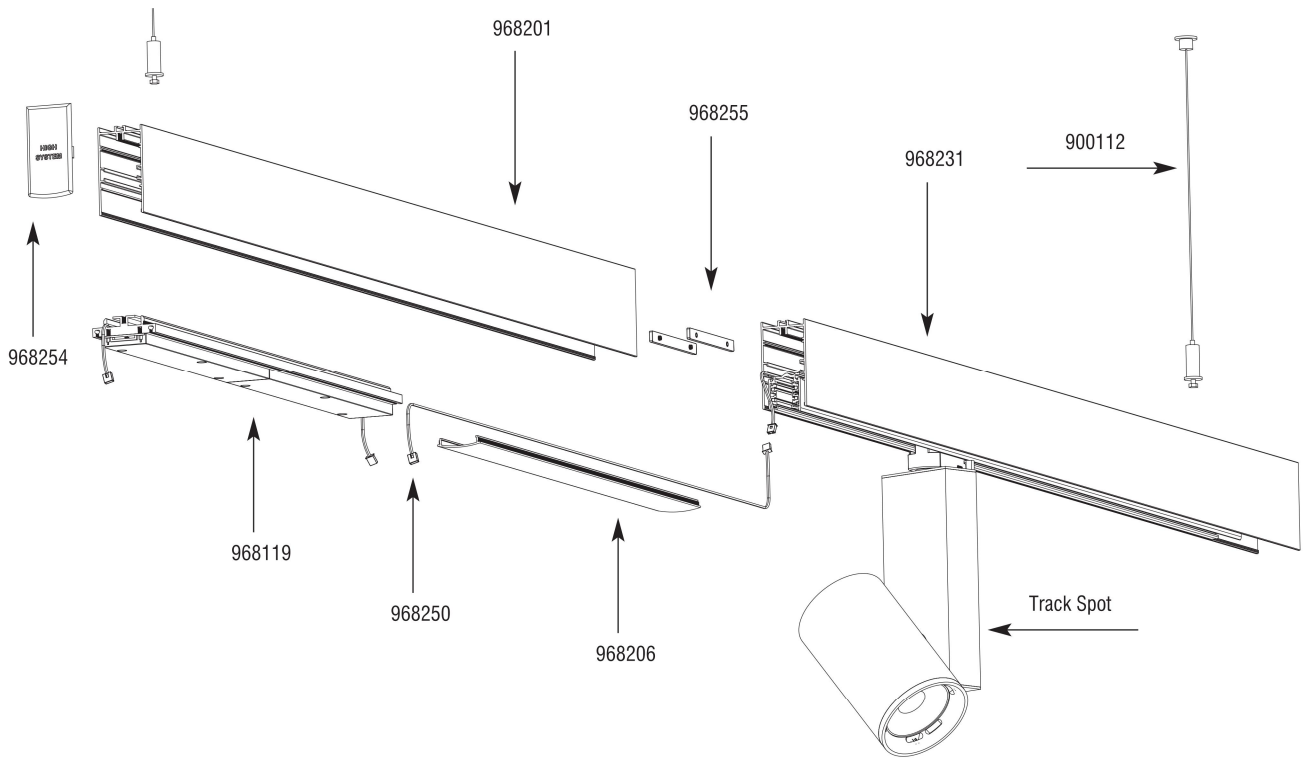

IKAROS

ORDER EXAMPLE

Suspension	Power Supply	Trunking	End Caps	Trunking Connectors	Gear Tray	Trunking Metal Cover	Cable Connections	Trunking + 3ph. Track
CODE	CODE	CODE	CODE	CODE	CODE	CODE	CODE	CODE
900112	900123	968201	968254	968255	968119	968206	968250	968231