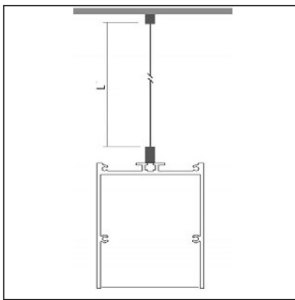

IKAROS ACCESSORIES

SINGLE ADJUSTABLE SUSPENSION