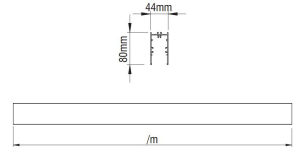

CE	F		

- Aluminium profile.
- Suspension and power supply not included.

Code	Description	L	Kg
968200	Ikaros Trunking Special / m	1000	1,250
968201	Ikaros Trunking White / m	1000	1,250
968202	Ikaros Trunking Titan / m	1000	1,250
968203	Ikaros Trunking Black / m	1000	1,250